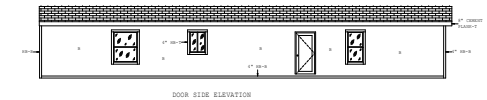

Jackson

Durango Limited Series

1,031 SQ. FT. (Approximate) 3 Bedrooms, 2 Baths

Last Updated: 7-25-23

FACTORY SELECT HOMES
8610 E. Main Street
Mesa, AZ 85207

FactorySelectMobileHomes.com | 1-800-670-1464

IMPORTANT: Alta Cima Corp reserves the right to modify, cancel or substitute products or features of this event at any time without prior notice or obligation. Pictures and other promotional materials are representative and may depict or contain floor plans, square footages, elevations, options, upgrades, extra design features, decorations, floor coverings, specialty light fixtures, custom paint and wall coverings, window treatments, landscaping, sound and alarm systems, furnishings, appliances, and other designer/decorator features and amenities that are not included as part of the home and/or may not be available at all locations. Home, pricing and community information is subject to change, and homes to prior sale, at any time without notice or obligation. ©2020 Alta Cima Corp. All rights reserved.