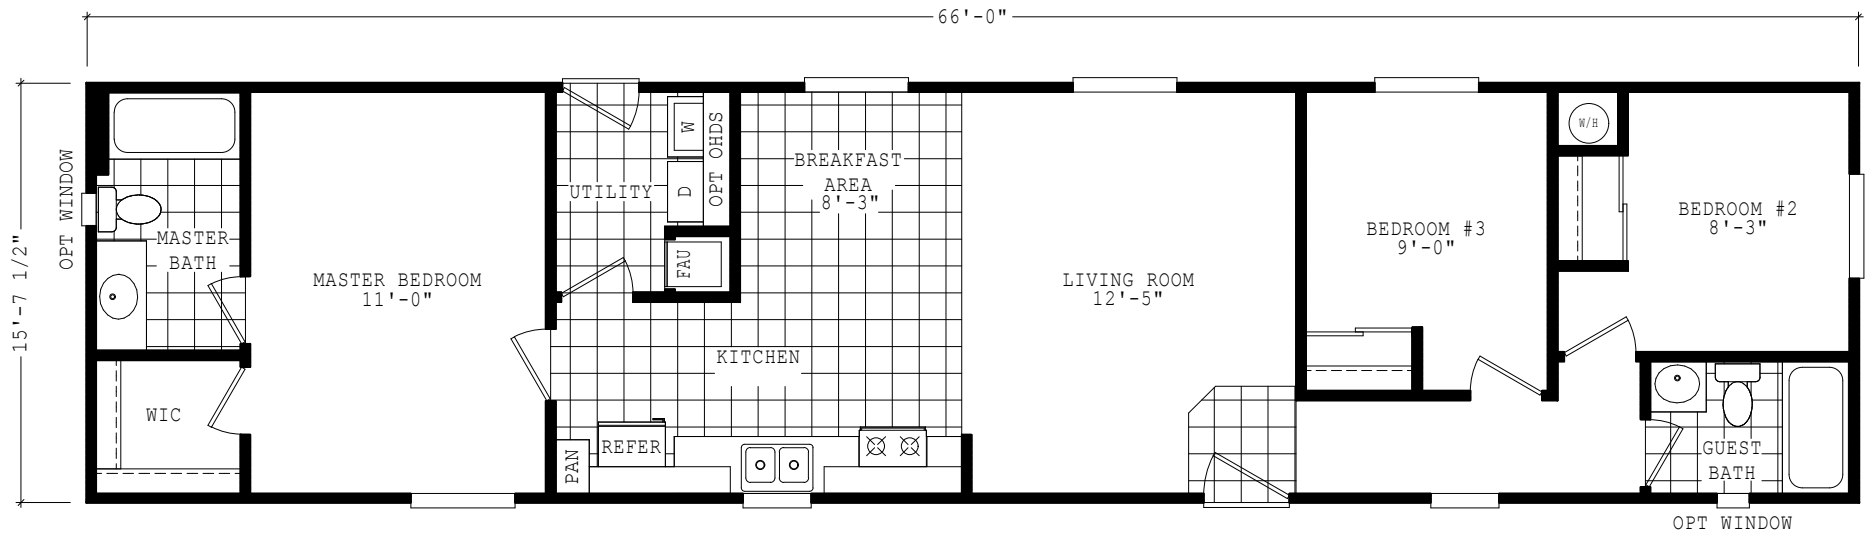

Jackson

Durango Limited Series

1,031 SQ. FT. (Approximate) 3 Bedrooms, 2 Baths

Last Updated: 7-25-23

FACTORY SELECT HOMES
8610 E. Main Street
Mesa, AZ 85207

FactorySelectMobileHomes.com | 1-800-670-1464

IMPORTANT: Alta Cima Corp reserves the right to modify, cancel or substitute products or features of this event at any time without prior notice or obligation. Pictures and other promotional materials are representative and may depict or contain floor plans, square footages, elevations, options, upgrades, extra design features, decorations, floor coverings, specialty light fixtures, custom paint and wall coverings, window treatments, landscaping, sound and alarm systems, furnishings, appliances, and other designer/decorator features and amenities that are not included as part of the home and/or may not be available at all locations. Home, pricing and community information is subject to change, and homes to prior sale, at any time without notice or obligation. ©2020 Alta Cima Corp. All rights reserved.