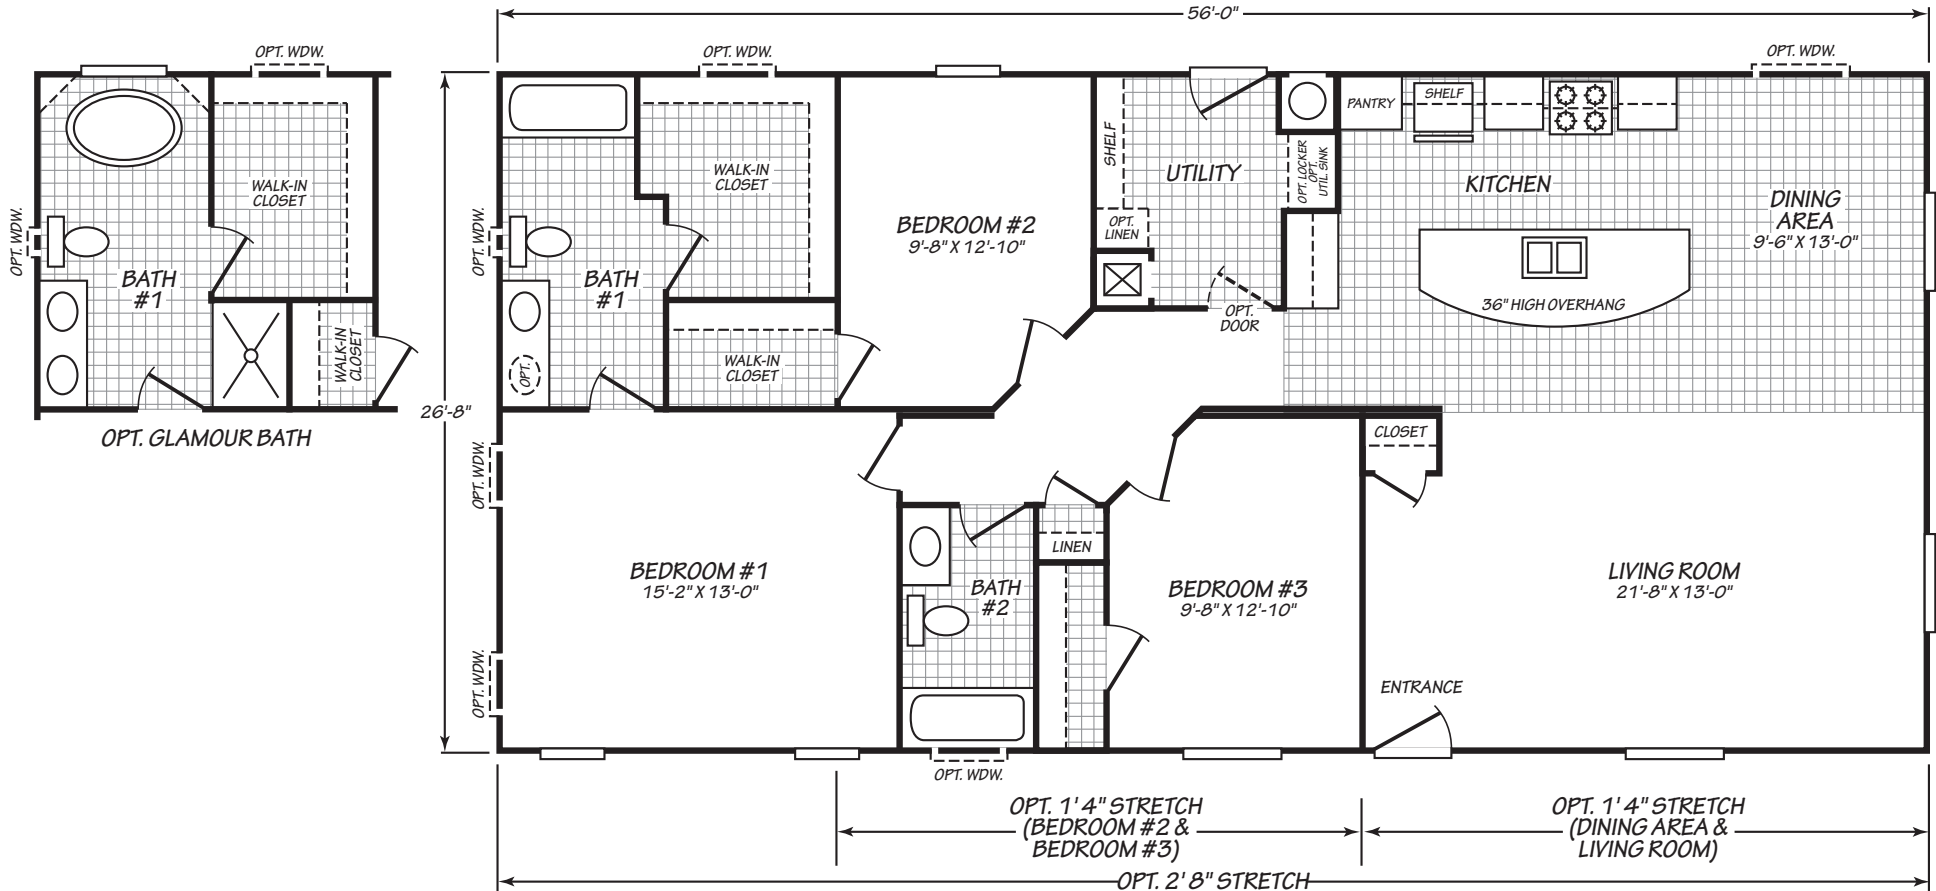

# Hubbell

Canyon Lake Series

1492 SQ. FT. (Approximate) 3 Bedrooms, 2 Baths

Last Updated: 10-11-24

**FACTORY SELECT HOMES**

8610 E. Main Street  
Mesa, AZ 85207

**FactorySelectMobileHomes.com | 1-800-670-1464**