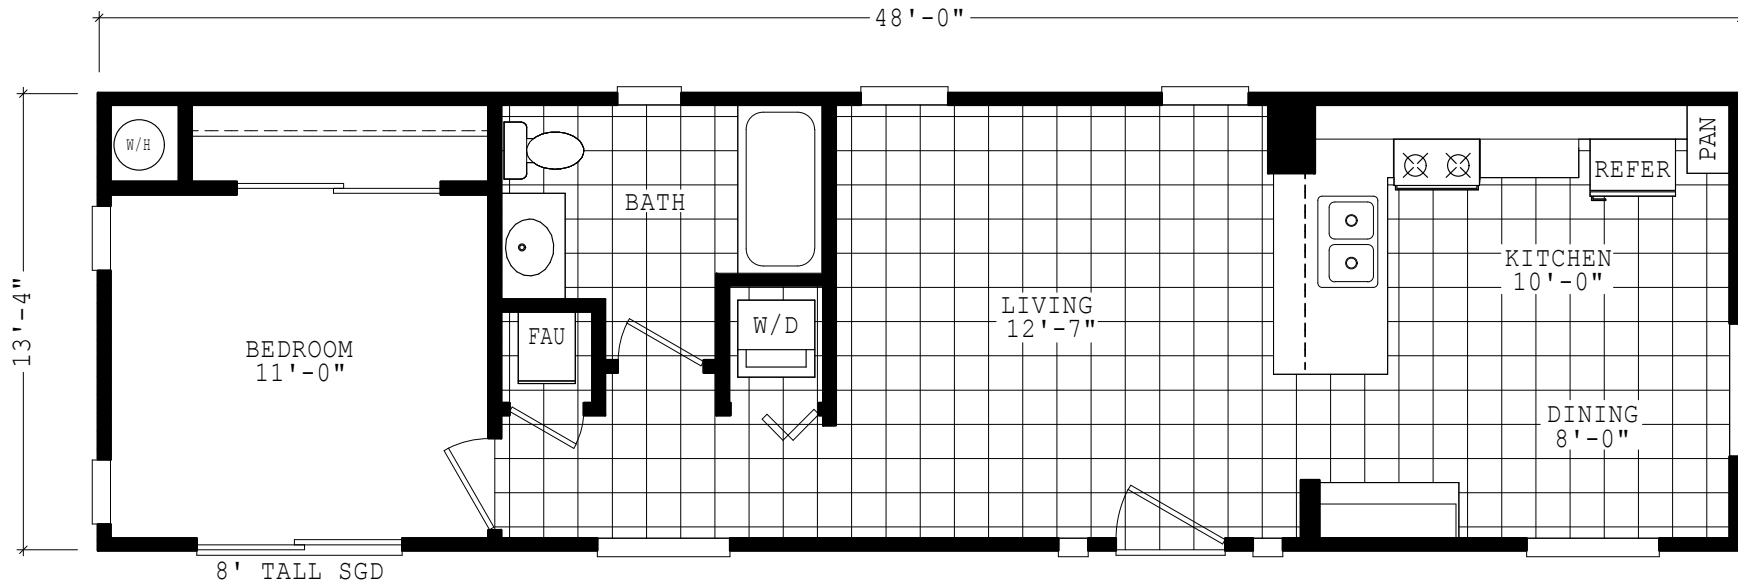

Hornbeck

Accessory Dwellings Series

640 SQ. FT. (Approximate) 1 Bedroom, 1 Bath

Last Updated: 2-9-23

FACTORY SELECT HOMES

8610 E. Main Street
Mesa, AZ 85207

FactorySelectMobileHomes.com | 1-800-670-1464

IMPORTANT: Alta Cima Corp reserves the right to modify, cancel or substitute products or features of this event at any time without prior notice or obligation. Pictures and other promotional materials are representative and may depict or contain floor plans, square footages, elevations, options, upgrades, extra design features, decorations, floor coverings, specialty light fixtures, custom paint and wall coverings, window treatments, landscaping, sound and alarm systems, furnishings, appliances, and other designer/decorator features and amenities that are not included as part of the home and/or may not be available at all locations. Home, pricing and community information is subject to change, and homes to prior sale, at any time without notice or obligation. ©2020 Alta Cima Corp. All rights reserved.