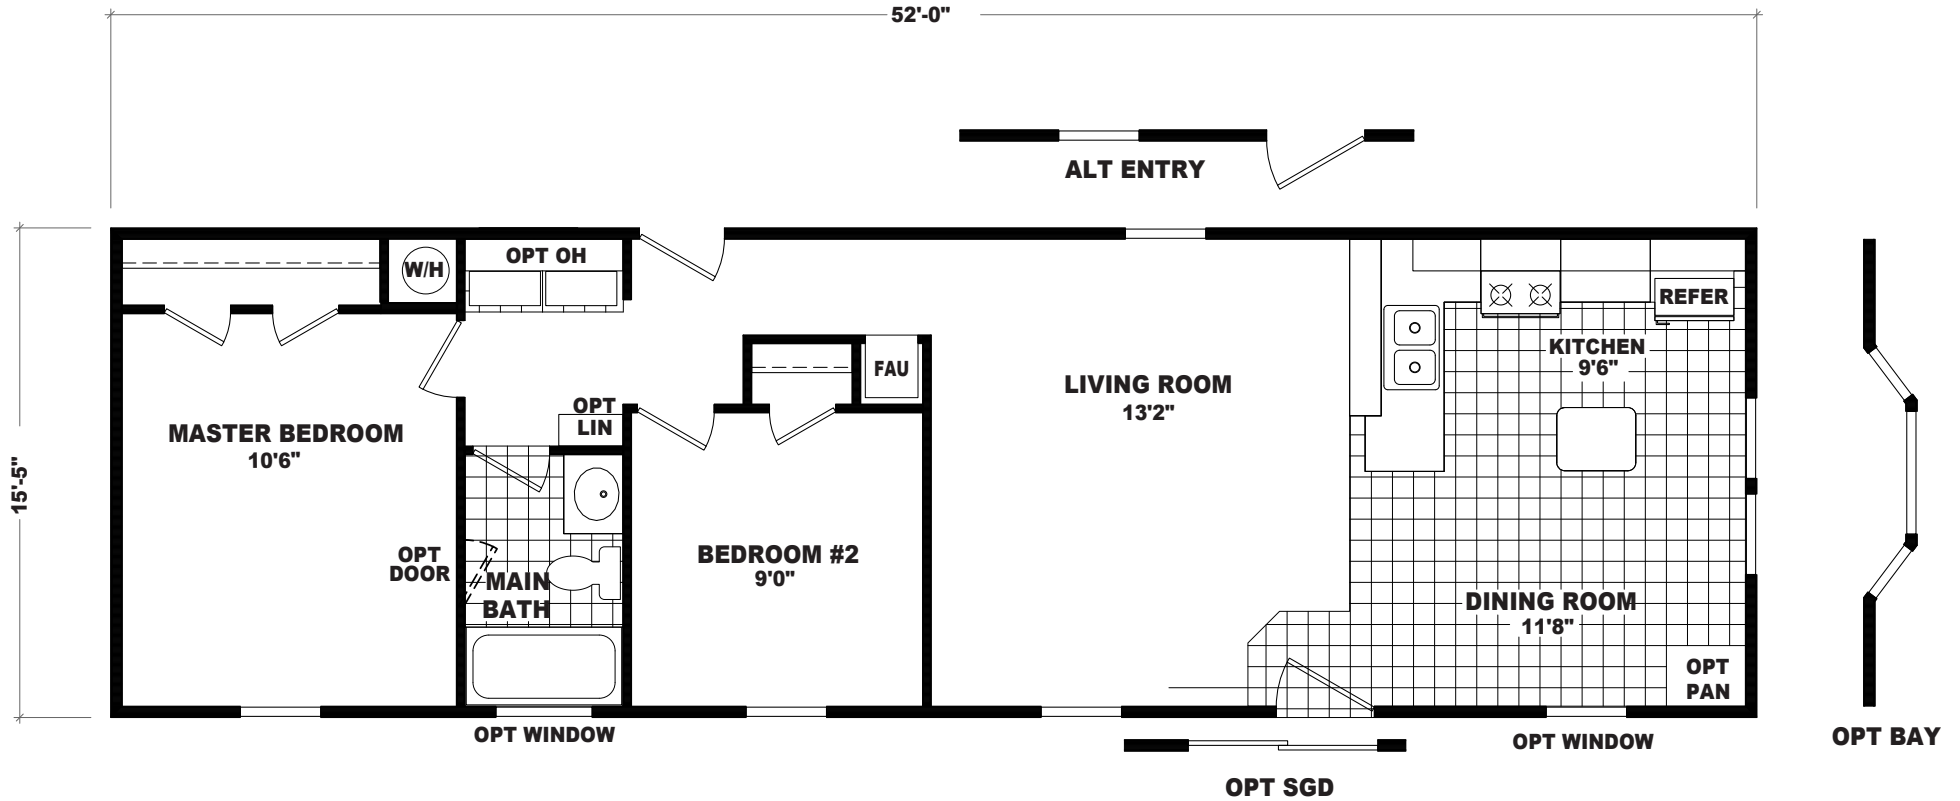

# Hidalgo

Laurel Manor Series 

## FactorySelectHomes

2 Bedroom, 1 Bath  
Approx. 802 Sq. Ft.

Last Updated: 8-5-16

• Flagstaff

  
© Mesa

**Factory Select Homes**  
8610 E. Main Street  
Mesa, Arizona 85207

I authorize Factory Select Homes to build my house, per this plan.