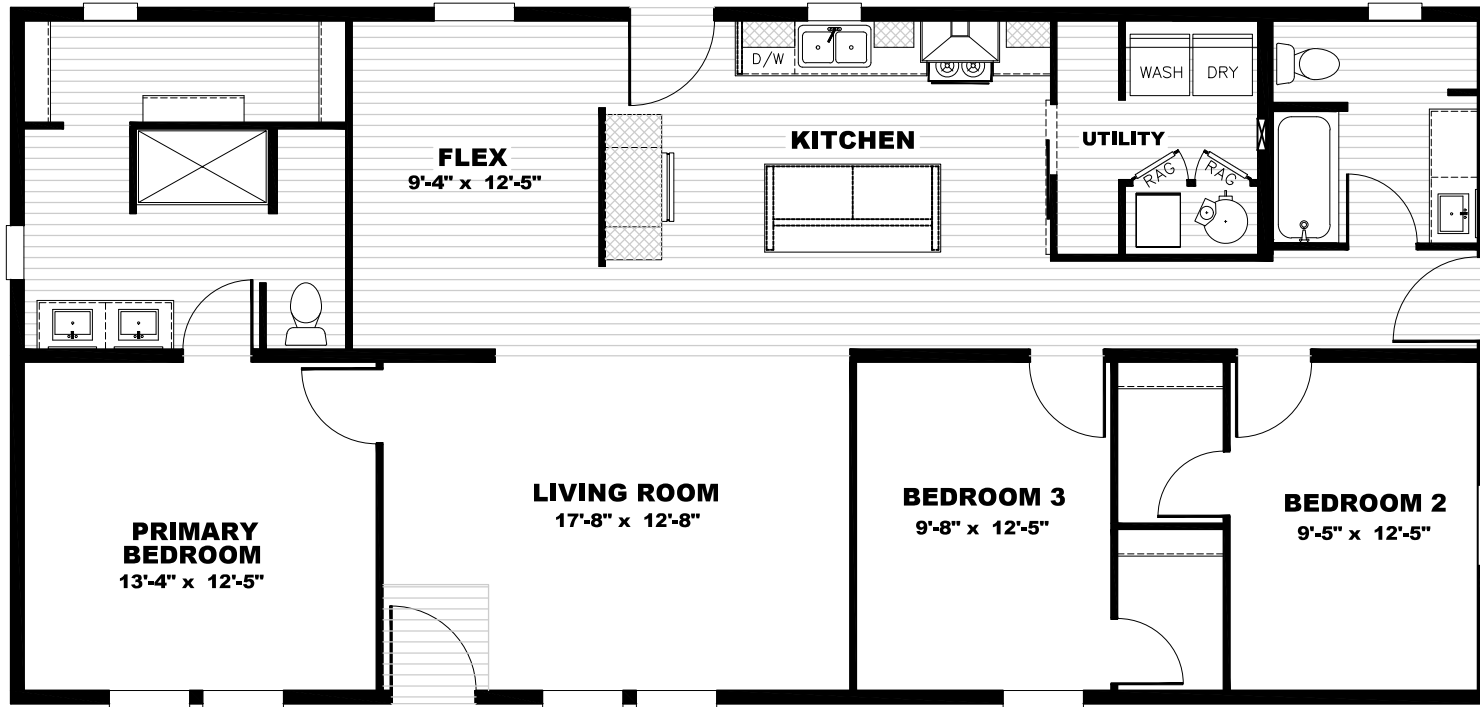

Hemsby

Tempo Series - Multi Section

1,475 SQ. FT. (Approximate) 3 Bedroom, 2 Bath

Last Updated: 8-10-23

WINDOW OPT.

28' x 56'

FACTORY SELECT HOMES
8610 E. Main Street
Mesa, AZ 85207

FactorySelectMobileHomes.com | 1-800-670-1464