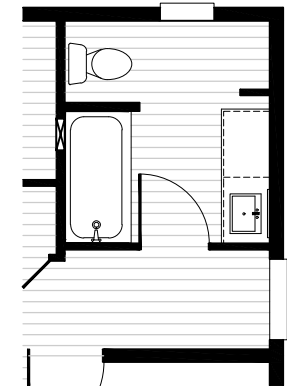

Hemsby

Tempo Series - Multi Section

1,475 SQ. FT. (Approximate) 3 Bedroom, 2 Bath

Last Updated: 8-10-23

WINDOW OPT.

28' x 56'

FACTORY SELECT HOMES
8610 E. Main Street
Mesa, AZ 85207

FactorySelectMobileHomes.com | 1-800-670-1464