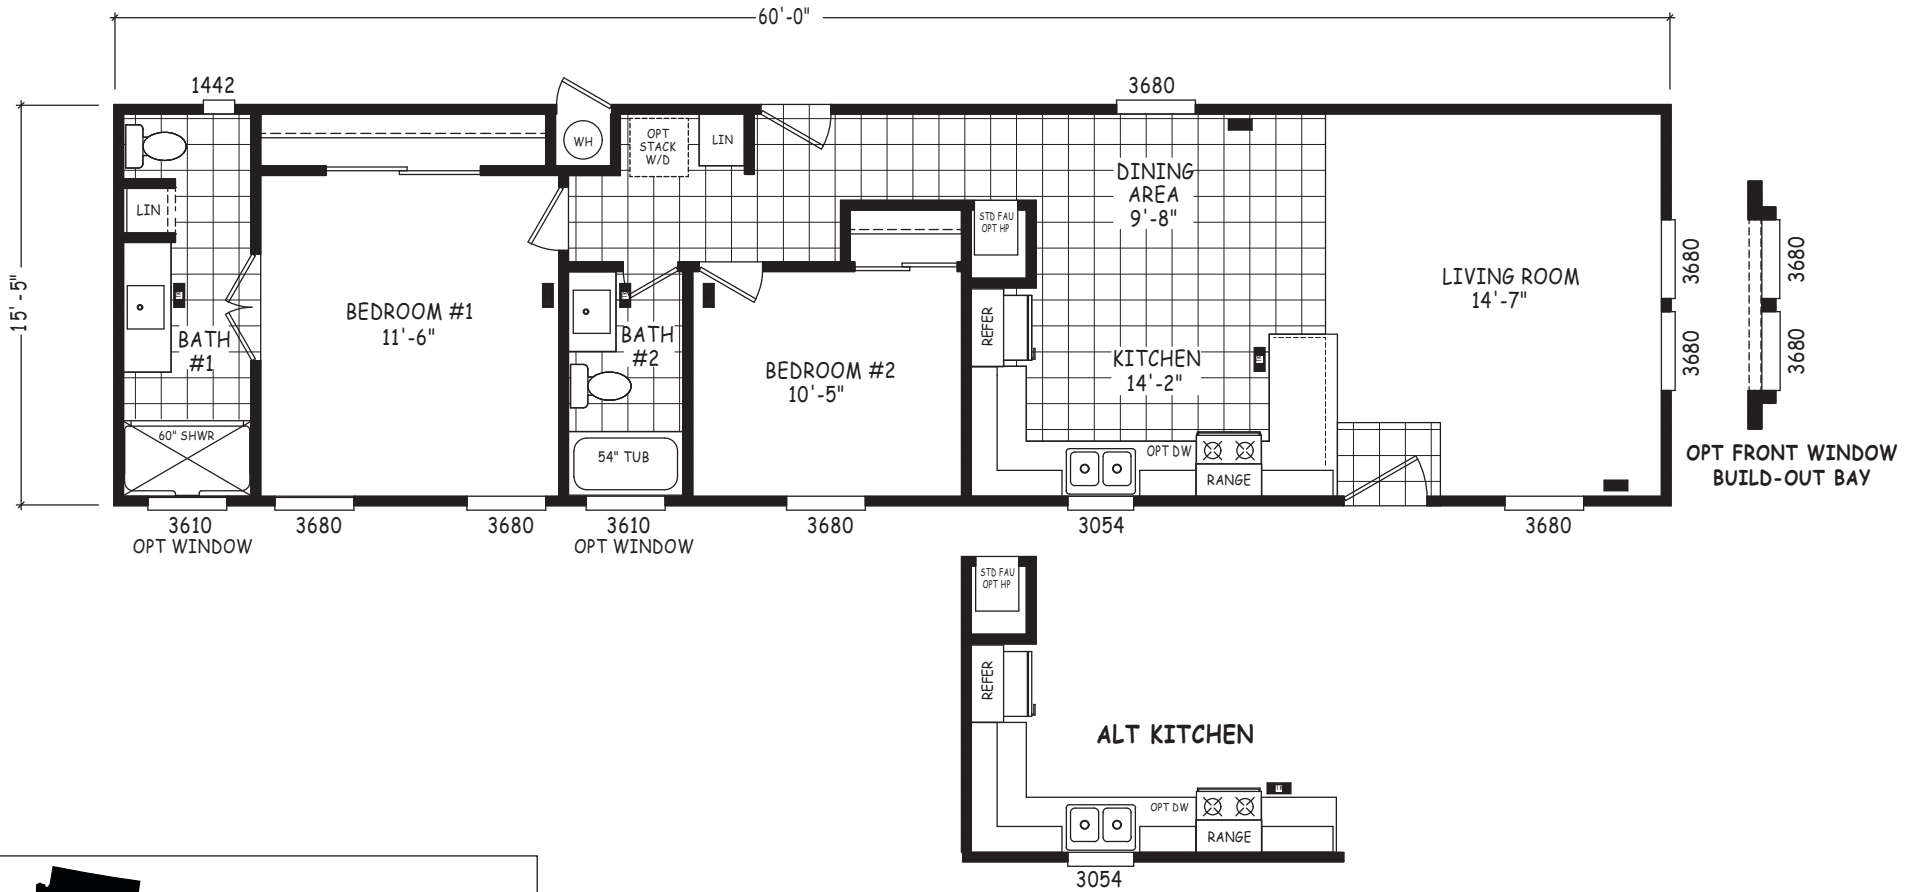

# Hedrick

Encore Single Wide Series

925 SQ. FT. (Approximate) 2 Bedroom, 2 Bath

Last Updated: 12-8-22

**FACTORY SELECT HOMES**  
8610 E. Main Street  
Mesa, AZ 85207

**FactorySelectMobileHomes.com | 1-800-670-1464**