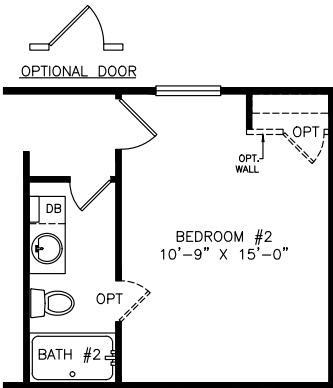

Hayden

Select Series - Single Section Series

880 SQ. FT. (Approximate) 2 Bedrooms, 2 Baths

Last Updated: 12-7-21

OPTIONAL SHOWER

OPTIONAL DOOR

FACTORY SELECT HOMES
8610 E. Main Street
Mesa, AZ 85207

FactorySelectMobileHomes.com | 1-800-670-1464