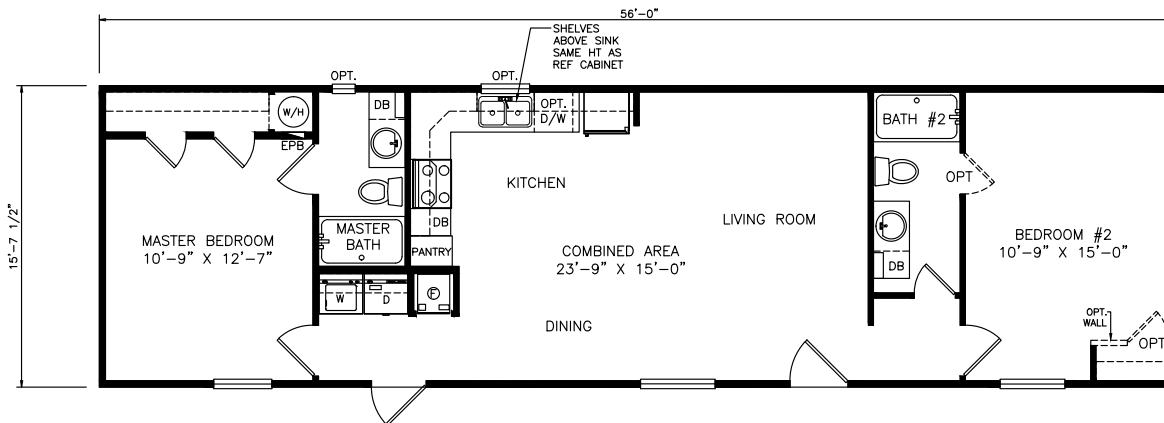

Hayden

Select Series - Single Section Series

880 SQ. FT. (Approximate) 2 Bedrooms, 2 Baths

Last Updated: 12-7-21

OPTIONAL SHOWER

OPTIONAL DOOR

FACTORY SELECT HOMES
8610 E. Main Street
Mesa, AZ 85207

FactorySelectMobileHomes.com | 1-800-670-1464