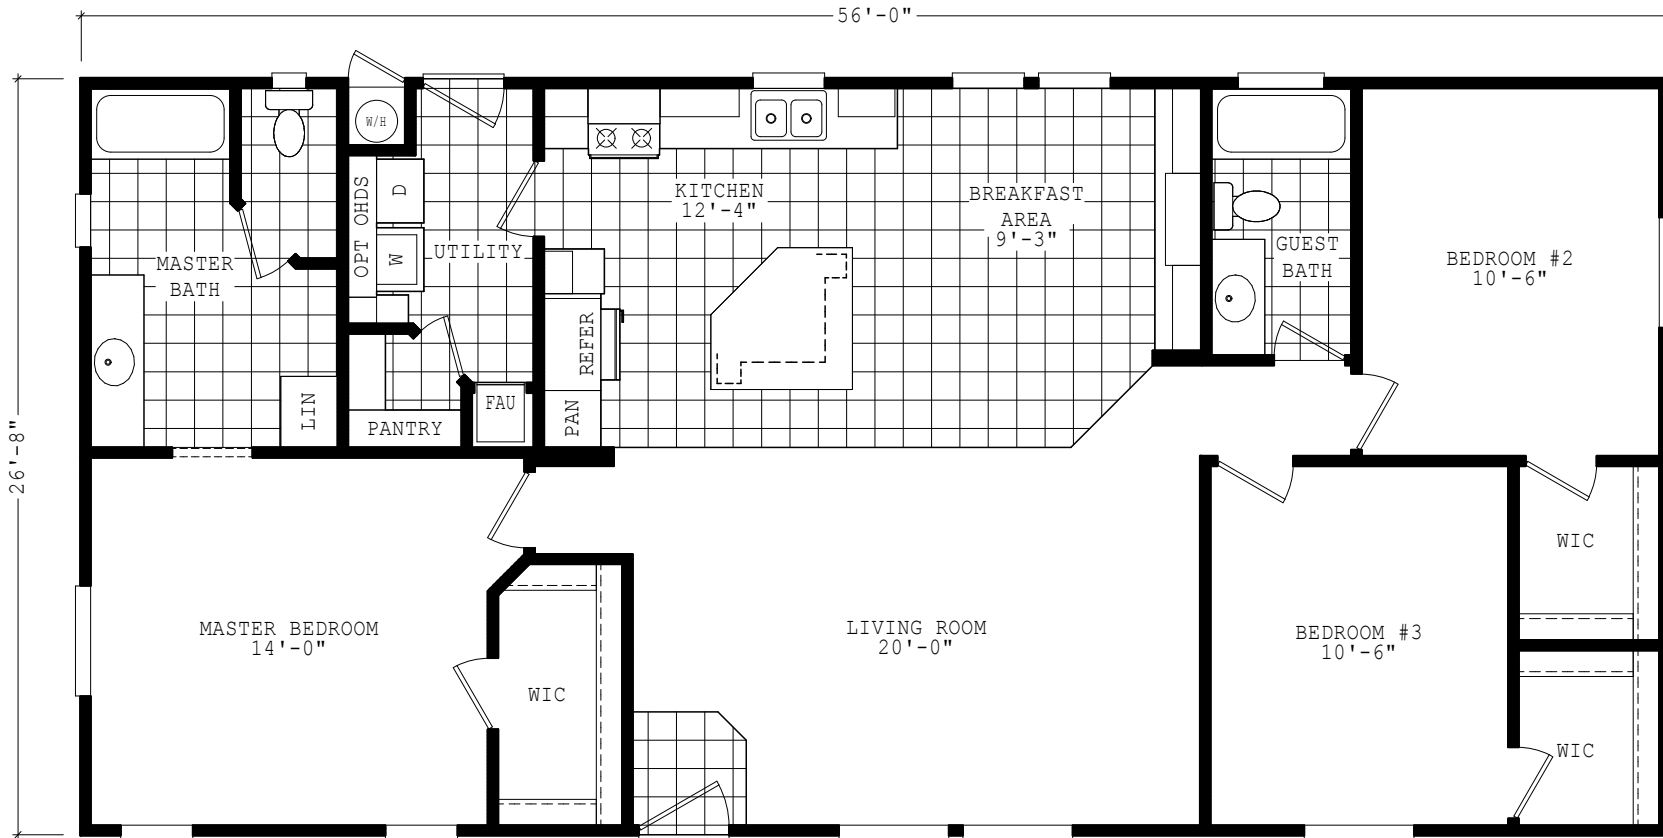

# Harlee

Sierra Value Series

1,493 SQ. FT. (Approximate) 3 Bedrooms, 2 Baths

Last Updated: 9-1-22