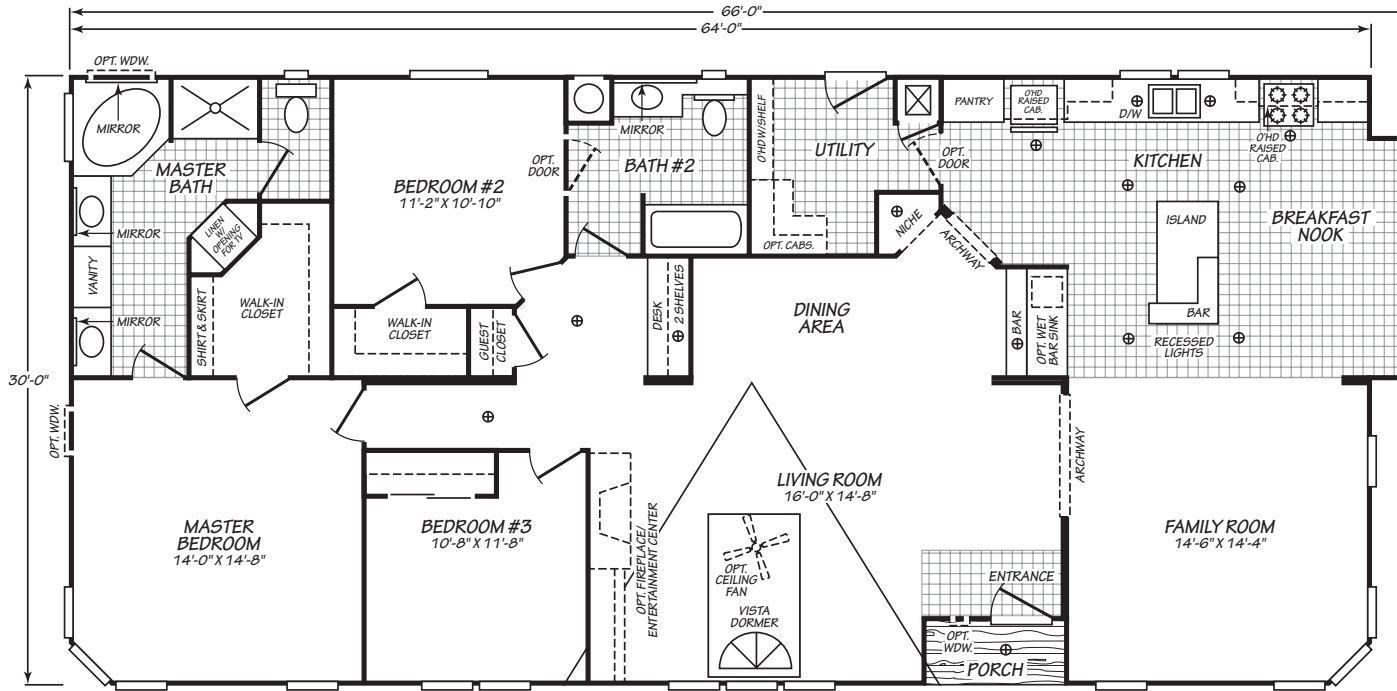

Hale

Vogue II Series

FactorySelectHomes

3 Bedrooms, 2 Baths
Approx. 1,917 Sq. Ft.

Last Updated: 8-16-19

• Flagstaff

FactorySelectHomes
Mesa

Factory Select Homes
8610 E. Main Street
Mesa, Arizona 85207