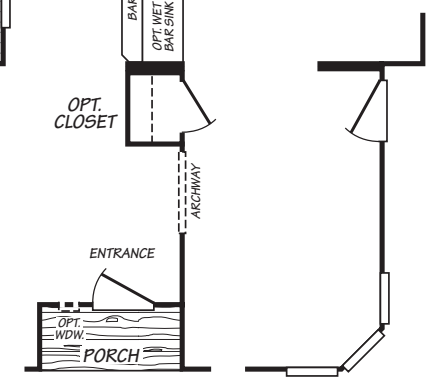

Hale

Vogue II Series

FactorySelectHomes

3 Bedrooms, 2 Baths
Approx. 1,917 Sq. Ft.

Last Updated: 8-16-19

• Flagstaff

FactorySelectHomes
Mesa

Factory Select Homes
8610 E. Main Street
Mesa, Arizona 85207