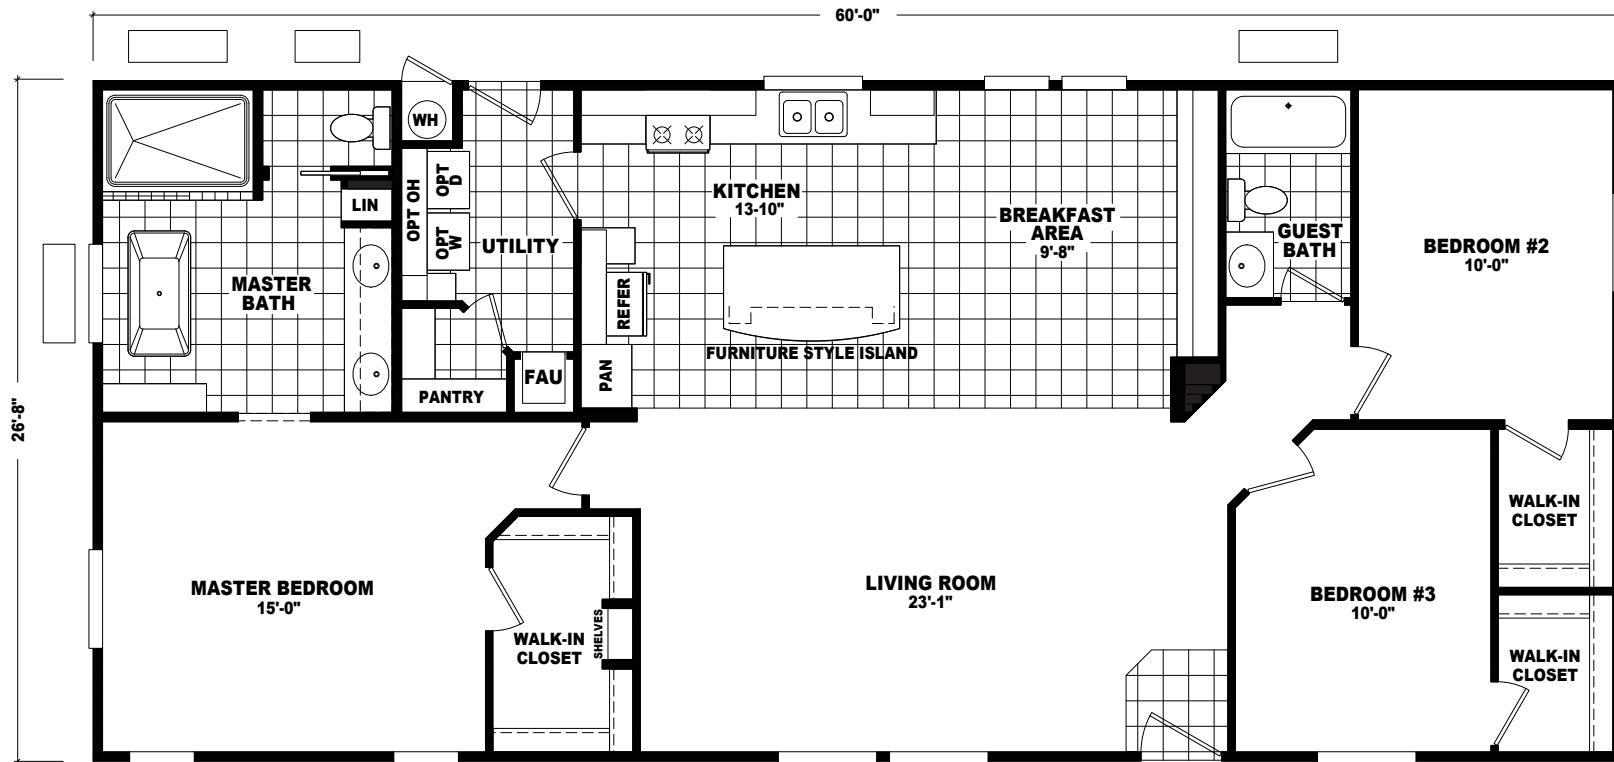

# Great Basin

Desert Ridge Series 

# FactorySelectHomes

3 Bedroom, 2 Bath  
Approx. 1,600 Sq. Ft.

Last Updated: 6-12-18

• Flagstaff

**FactorySelectHomes**  
○ Mesa

**Factory Select Homes**  
8610 E. Main Street  
Mesa, Arizona 85207

I authorize Factory Select Homes to build my house, per this plan.