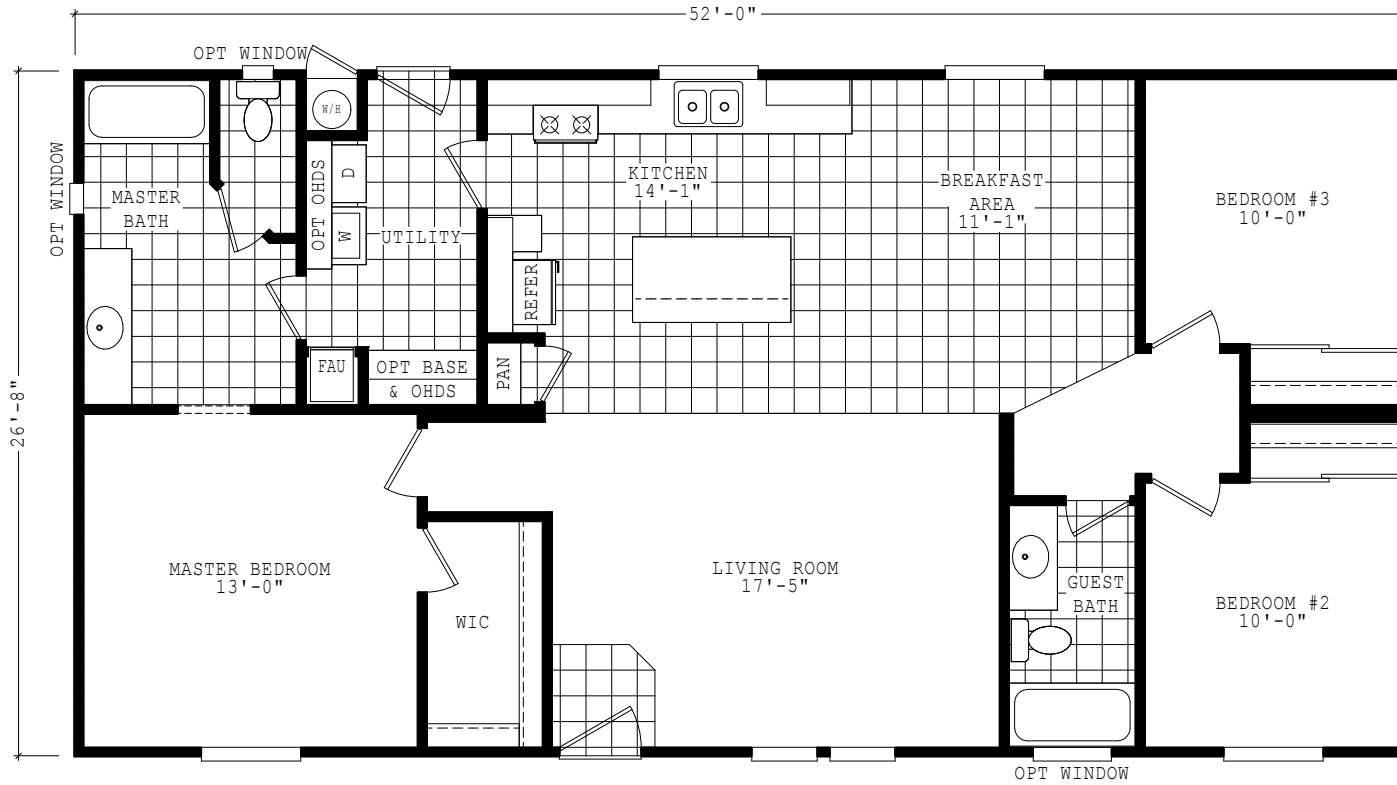

# Gimlet

Durango Limited Series

1,386 SQ. FT. (Approximate) 3 Bedrooms, 2 Baths

Last Updated: 7-25-23