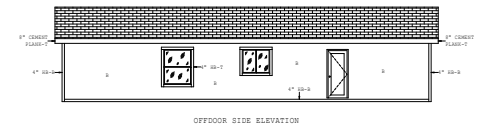

# Gimlet

Durango Limited Series

1,386 SQ. FT. (Approximate) 3 Bedrooms, 2 Baths

Last Updated: 7-25-23