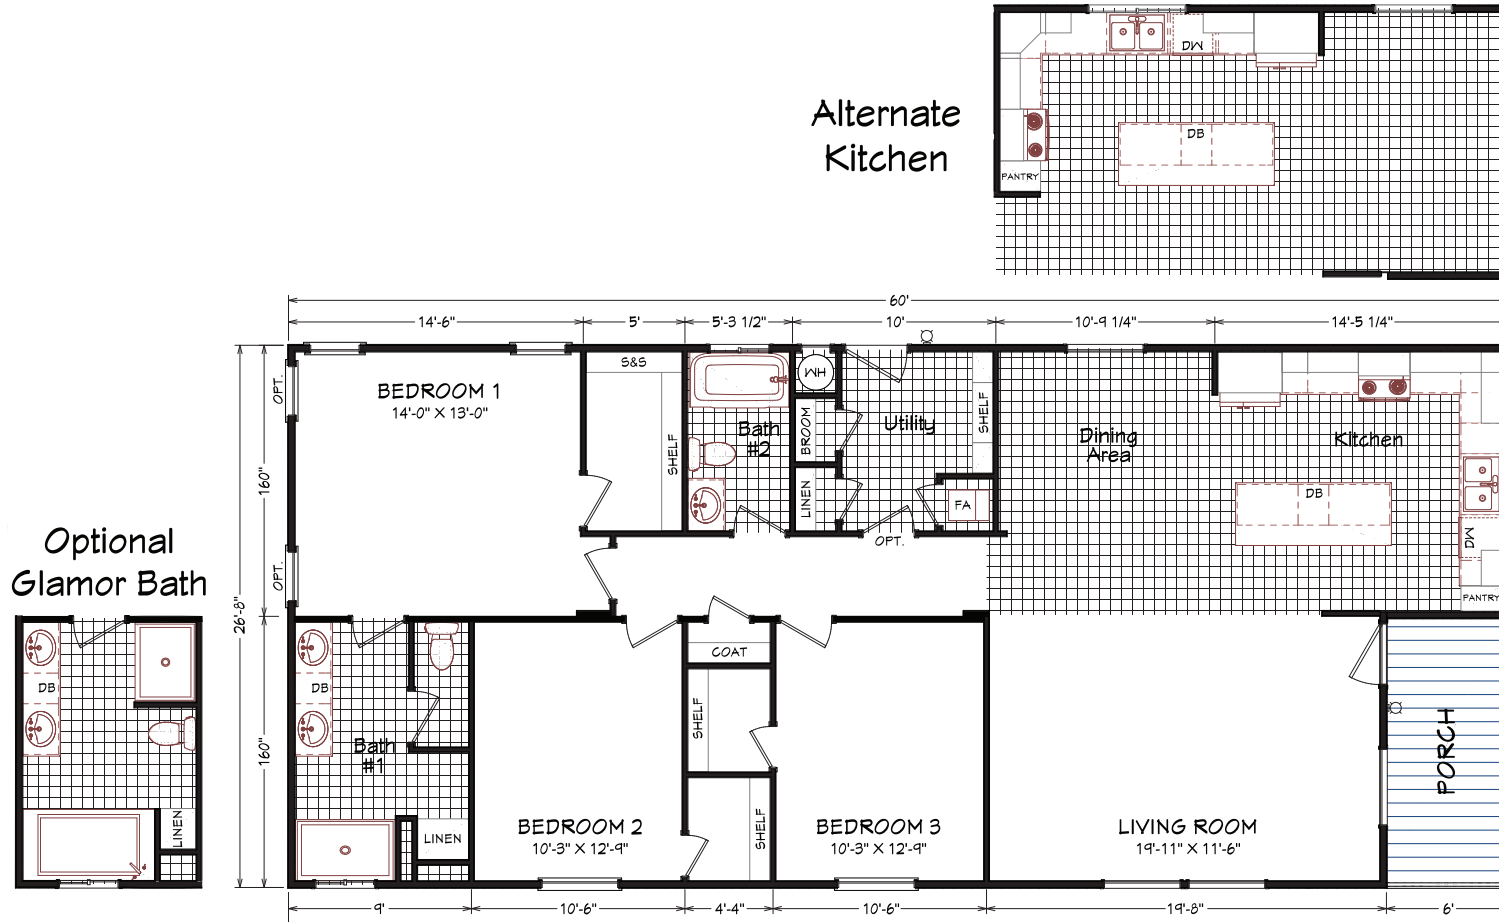

Gilboa

Coronado Series

1,520 SQ. FT. (Approximate) 3 Bedrooms, 2 Baths

Last Updated: 9-9-22

FACTORY SELECT HOMES
8610 E. Main Street
Mesa, AZ 85207

FactorySelectMobileHomes.com | 1-800-670-1464

IMPORTANT: Alta Cima Corp reserves the right to modify, cancel or substitute products or features of this event at any time without prior notice or obligation. Pictures and other promotional materials are representative and may depict or contain floor plans, square footages, elevations, options, upgrades, extra design features, decorations, floor coverings, specialty light fixtures, custom paint and wall coverings, window treatments, landscaping, sound and alarm systems, furnishings, appliances, and other designer/decorator features and amenities that are not included as part of the home and/or may not be available at all locations. Home, pricing and community information is subject to change, and homes to prior sale, at any time without notice or obligation. ©2020 Alta Cima Corp. All rights reserved.