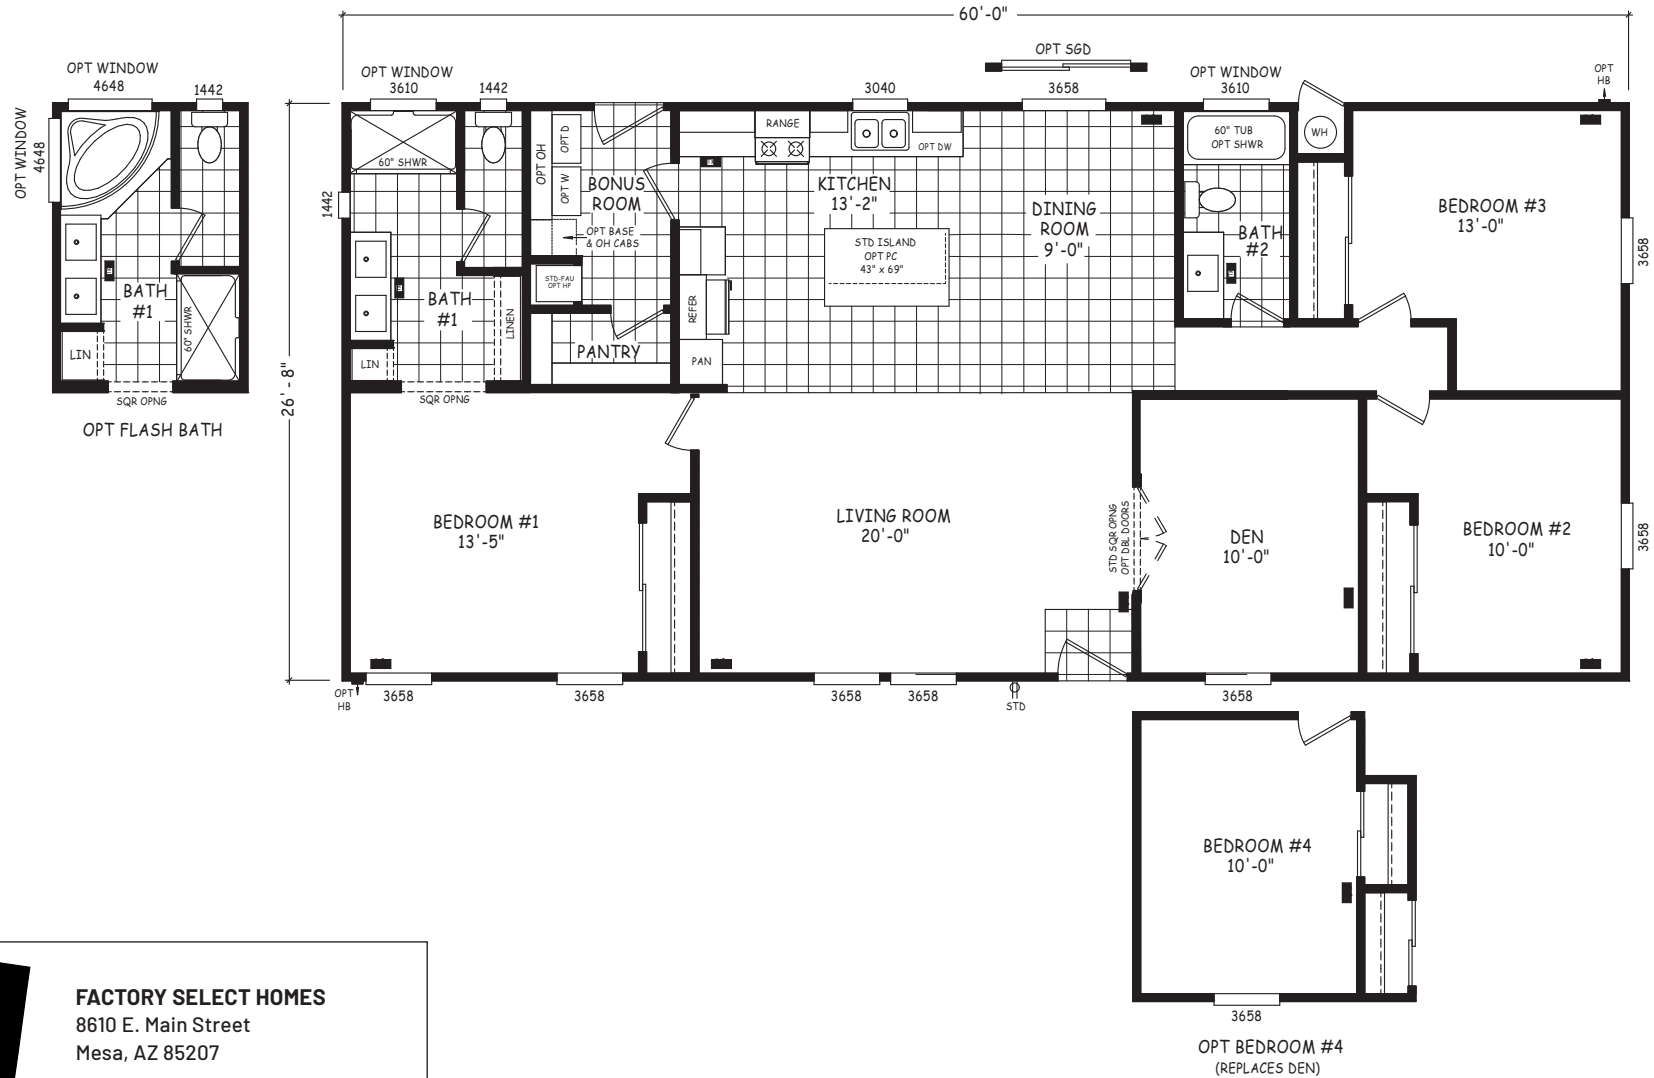

Forkland

Edge Series

1,600 SQ. FT. (Approximate) 3 Bedroom, 2 Bath

Last Updated: 8-22-22

FACTORY SELECT HOMES
8610 E. Main Street
Mesa, AZ 85207

FactorySelectMobileHomes.com | 1-800-670-1464

IMPORTANT: Alta Cima Corp reserves the right to modify, cancel or substitute products or features of this event at any time without prior notice or obligation. Pictures and other promotional materials are representative and may depict or contain floor plans, square footages, elevations, options, upgrades, extra design features, decorations, floor coverings, specialty light fixtures, custom paint and wall coverings, window treatments, landscaping, sound and alarm systems, furnishings, appliances, and other designer/decorator features and amenities that are not included as part of the home and/or may not be available at all locations. Home, pricing and community information is subject to change, and homes to prior sale, at any time without notice or obligation. ©2020 Alta Cima Corp. All rights reserved.