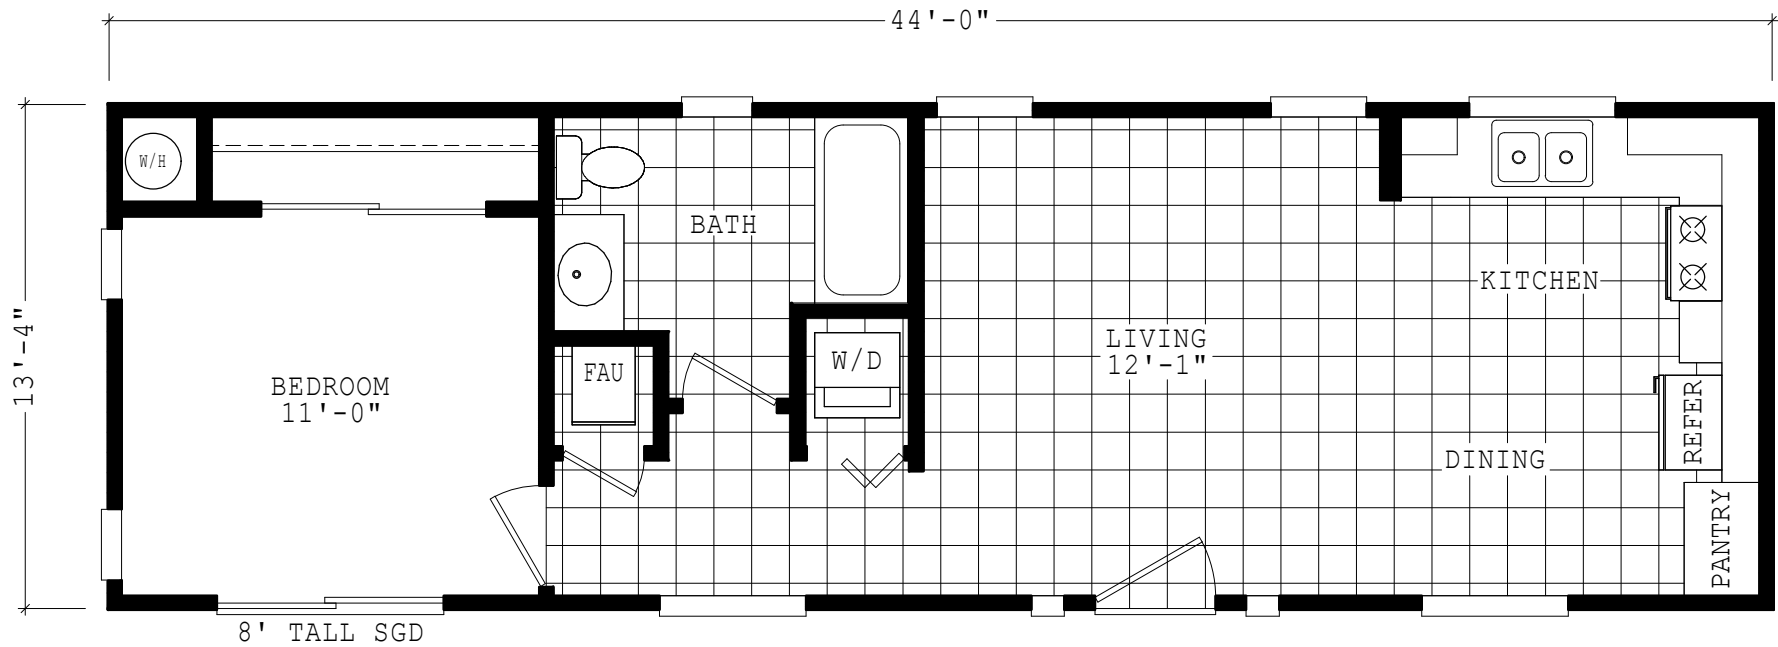

# Florien

Accessory Dwellings Series

586 SQ. FT. (Approximate) 1 Bedroom, 1 Bath

Last Updated: 2-9-23