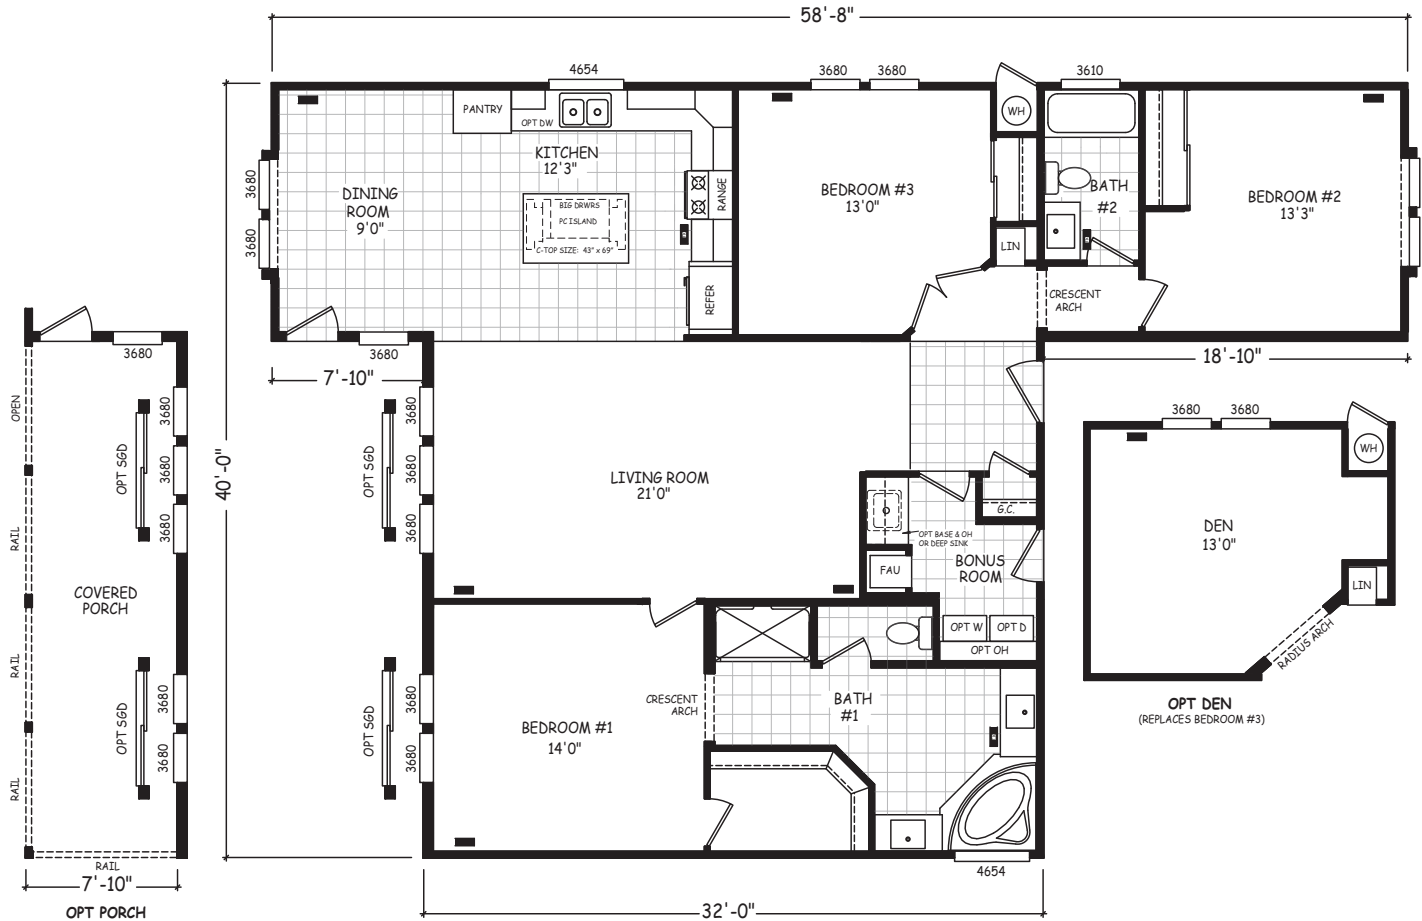

Ferland

Pinnacle Series

1,635 SQ. FT. (Approximate) 3 Bedroom, 2 Bath

Last Updated: 8-22-22

FACTORY SELECT HOMES
8610 E. Main Street
Mesa, AZ 85207

FactorySelectMobileHomes.com | 1-800-670-1464

IMPORTANT: Alta Cima Corp reserves the right to modify, cancel or substitute products or features of this event at any time without prior notice or obligation. Pictures and other promotional materials are representative and may depict or contain floor plans, square footages, elevations, options, upgrades, extra design features, decorations, floor coverings, specialty light fixtures, custom paint and wall coverings, window treatments, landscaping, sound and alarm systems, furnishings, appliances, and other designer/decorator features and amenities that are not included as part of the home and/or may not be available at all locations. Home, pricing and community information is subject to change, and homes to prior sale, at any time without notice or obligation. ©2020 Alta Cima Corp. All rights reserved.