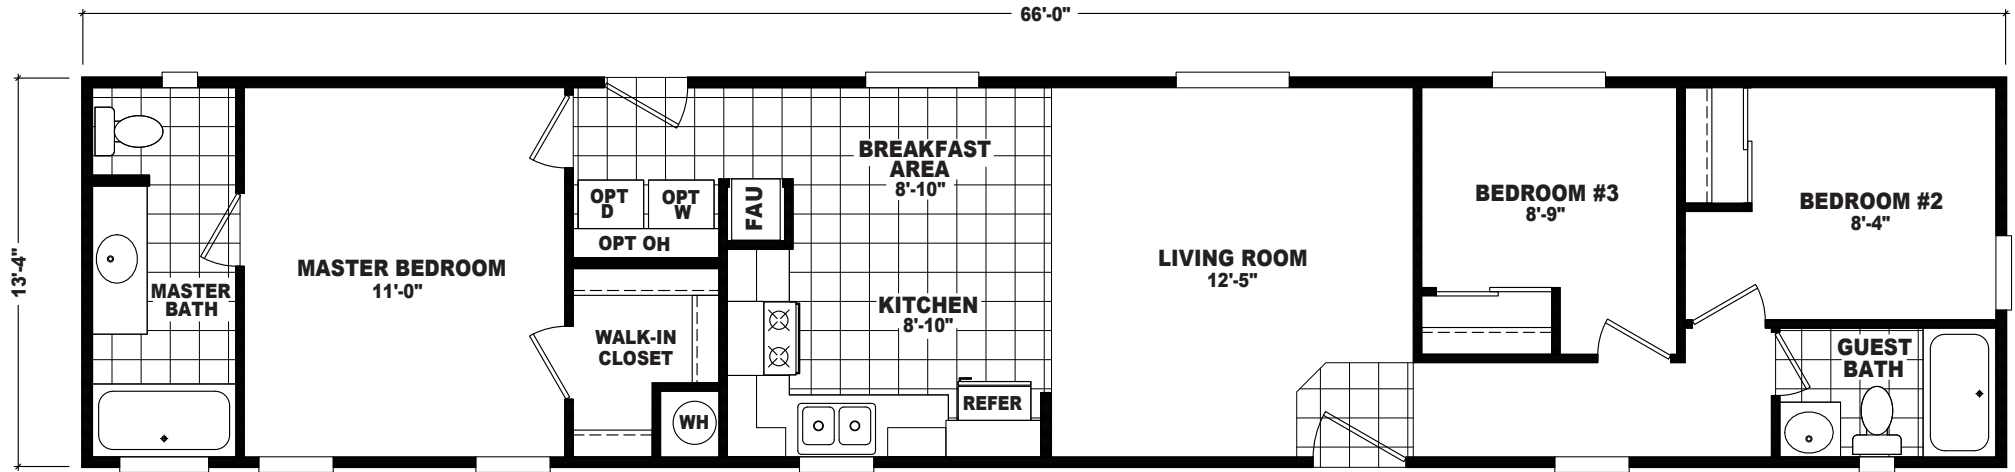

Enrose

Economy Plus Series

FactorySelectHomes

3 Bedroom, 2 Bath
Approx. 880 Sq. Ft.

Last Updated: 7-23-18

I authorize Factory Select Homes to build my house, per this plan.

X _____
Customer Signature/Date

1-800-670-1464 www.FactorySelectMobileHomes.com 1-800-670-1464 www.FactorySelectMobileHomes.com