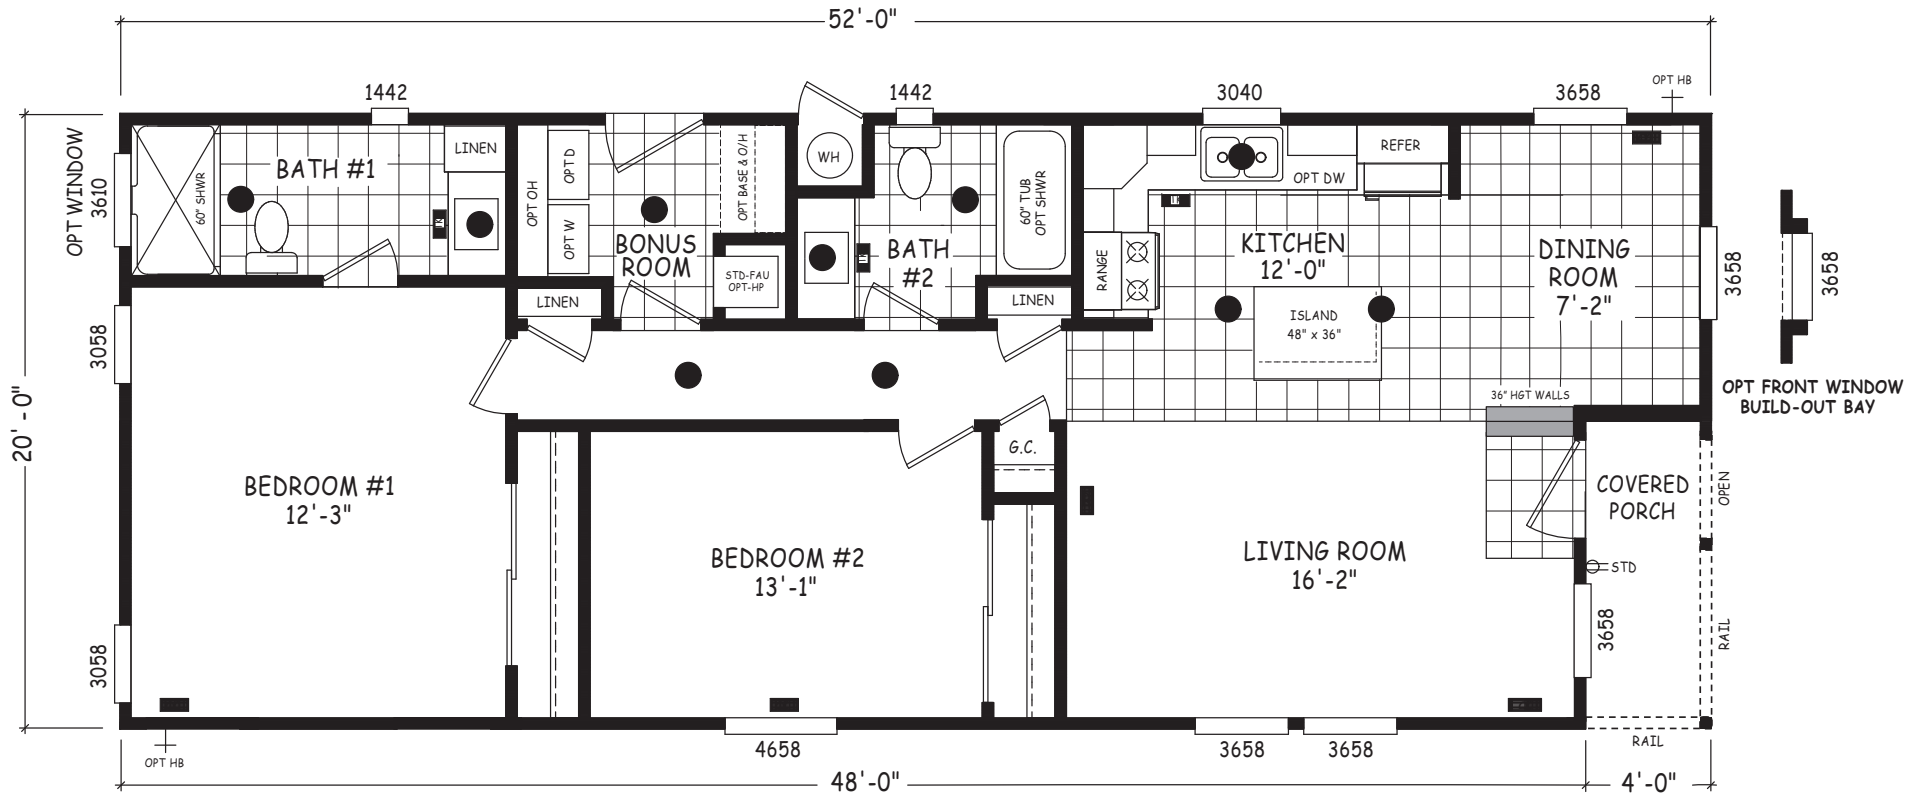

Eagle Pine

Edge Series

1,040 SQ. FT. (Approximate) 2 Bedroom, 2 Bath

Last Updated: 4-30-24

FACTORY SELECT HOMES
8610 E. Main Street
Mesa, AZ 85207

FactorySelectMobileHomes.com | 1-800-670-1464

IMPORTANT: Alta Cima Corp reserves the right to modify, cancel or substitute products or features of this event at any time without prior notice or obligation. Pictures and other promotional materials are representative and may depict or contain floor plans, square footages, elevations, options, upgrades, extra design features, decorations, floor coverings, specialty light fixtures, custom paint and wall coverings, window treatments, landscaping, sound and alarm systems, furnishings, appliances, and other designer/decorator features and amenities that are not included as part of the home and/or may not be available at all locations. Home, pricing and community information is subject to change, and homes to prior sale, at any time without notice or obligation. ©2020 Alta Cima Corp. All rights reserved.