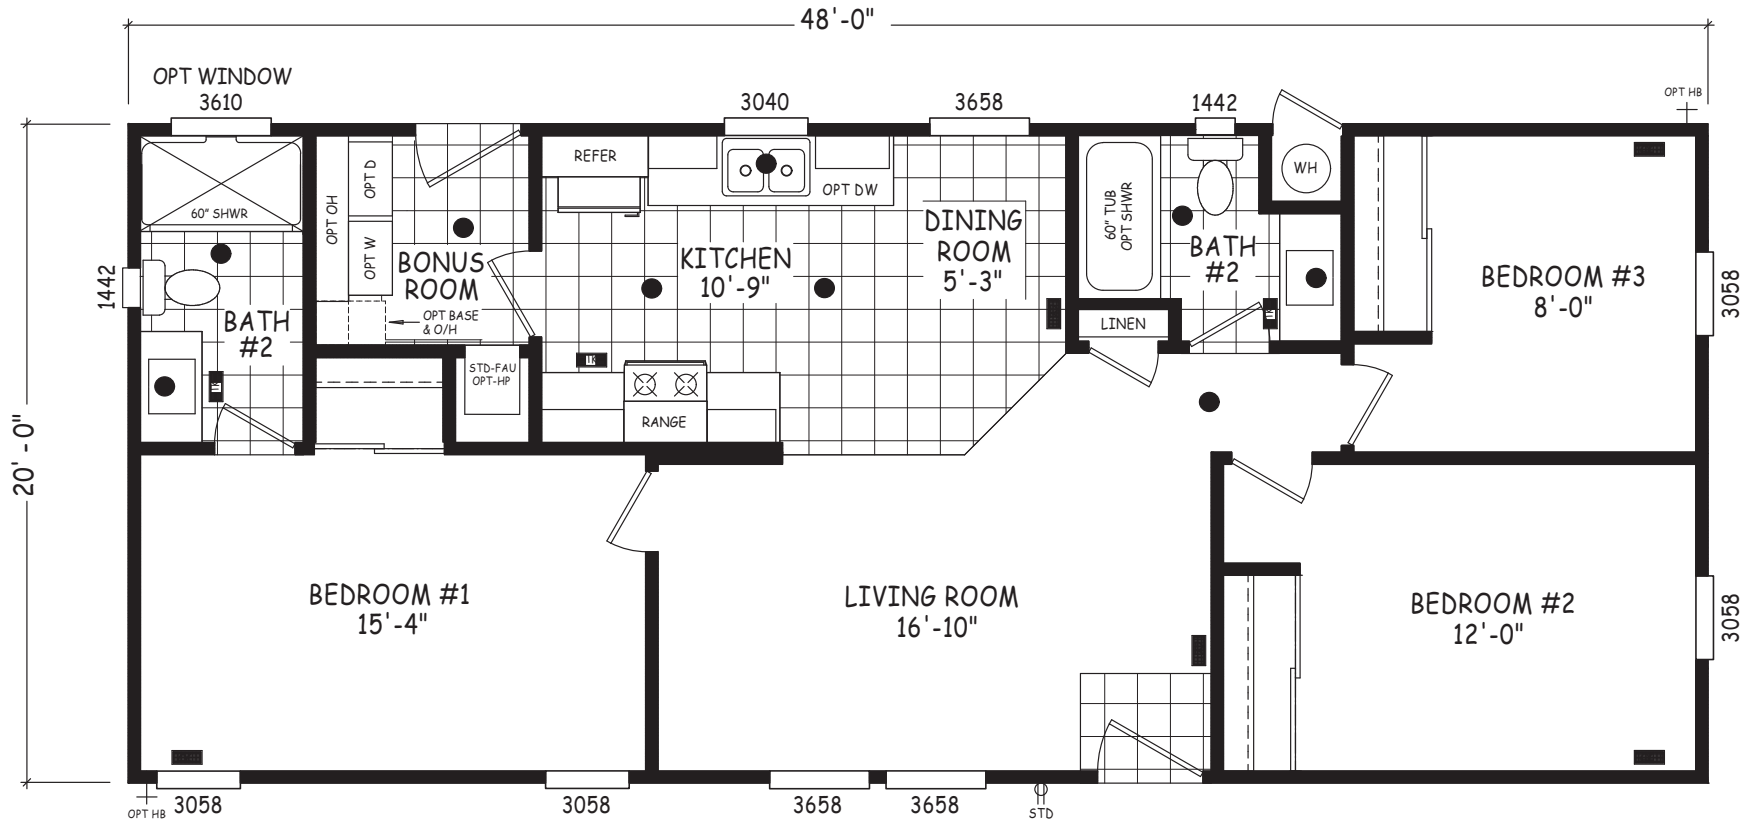

# Dibble

Edge Series

960 SQ. FT. (Approximate) 3 Bedroom, 2 Bath

Last Updated: 4-30-24

**FACTORY SELECT HOMES**  
8610 E. Main Street  
Mesa, AZ 85207

**FactorySelectMobileHomes.com | 1-800-670-1464**

**IMPORTANT:** Alta Cima Corp reserves the right to modify, cancel or substitute products or features of this event at any time without prior notice or obligation. Pictures and other promotional materials are representative and may depict or contain floor plans, square footages, elevations, options, upgrades, extra design features, decorations, floor coverings, specialty light fixtures, custom paint and wall coverings, window treatments, landscaping, sound and alarm systems, furnishings, appliances, and other designer/decorator features and amenities that are not included as part of the home and/or may not be available at all locations. Home, pricing and community information is subject to change, and homes to prior sale, at any time without notice or obligation. ©2020 Alta Cima Corp. All rights reserved.