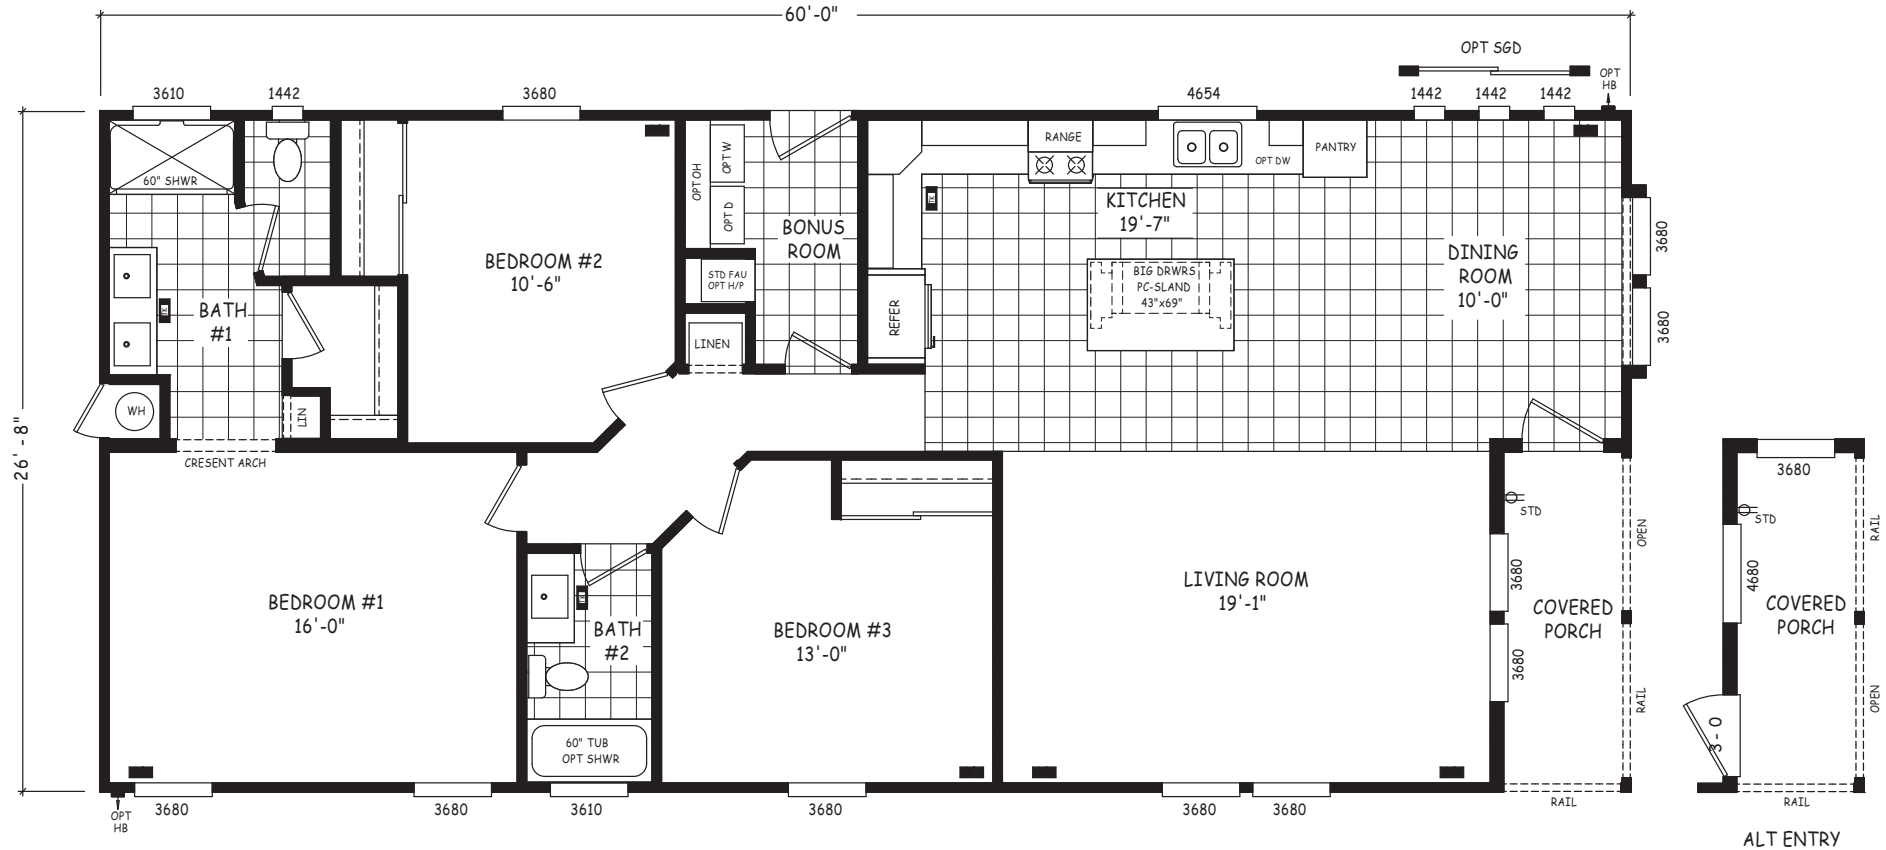

# Delia

Pinnacle Series

1,600 SQ. FT. (Approximate) 3 Bedroom, 2 Bath

Last Updated: 8-22-22

**FACTORY SELECT HOMES**  
8610 E. Main Street  
Mesa, AZ 85207

**FactorySelectMobileHomes.com | 1-800-670-1464**