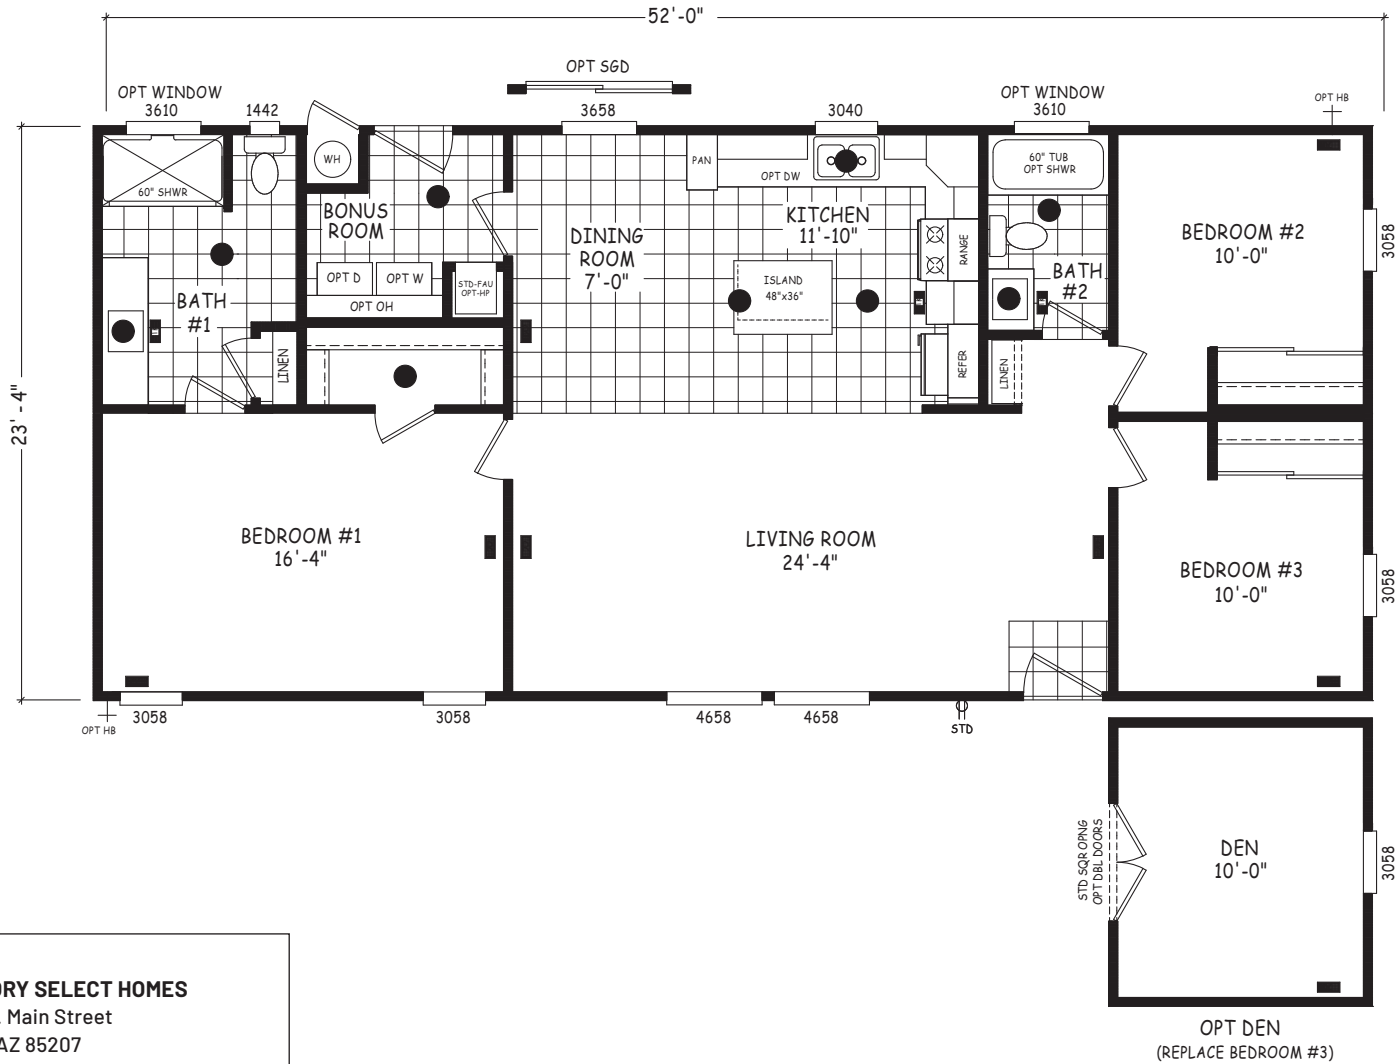

# Daisy

Edge Series

1,214 SQ. FT. (Approximate) 3 Bedroom, 2 Bath

Last Updated: 4-30-24

**FACTORY SELECT HOMES**  
8610 E. Main Street  
Mesa, AZ 85207

**FactorySelectMobileHomes.com | 1-800-670-1464**

**IMPORTANT:** Alta Cima Corp reserves the right to modify, cancel or substitute products or features of this event at any time without prior notice or obligation. Pictures and other promotional materials are representative and may depict or contain floor plans, square footages, elevations, options, upgrades, extra design features, decorations, floor coverings, specialty light fixtures, custom paint and wall coverings, window treatments, landscaping, sound and alarm systems, furnishings, appliances, and other designer/decorator features and amenities that are not included as part of the home and/or may not be available at all locations. Home, pricing and community information is subject to change, and homes to prior sale, at any time without notice or obligation. ©2020 Alta Cima Corp. All rights reserved.