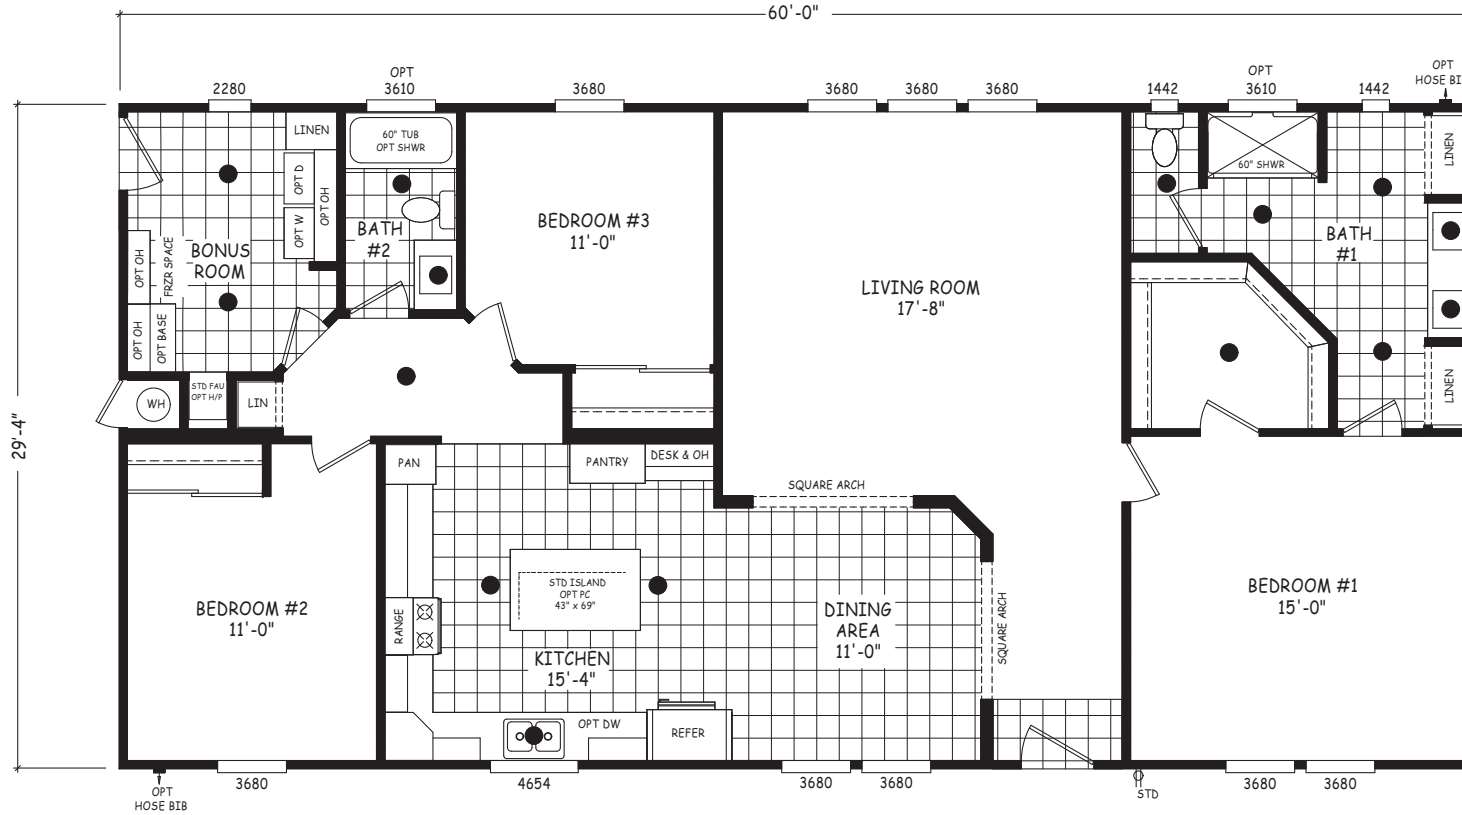

# Cubero

Edge Series

1,760 SQ. FT. (Approximate) 3 Bedroom, 2 Bath

Last Updated: 7-24-24

**FACTORY SELECT HOMES**  
8610 E. Main Street  
Mesa, AZ 85207

**FactorySelectMobileHomes.com | 1-800-670-1464**

**IMPORTANT:** Alta Cima Corp reserves the right to modify, cancel or substitute products or features of this event at any time without prior notice or obligation. Pictures and other promotional materials are representative and may depict or contain floor plans, square footages, elevations, options, upgrades, extra design features, decorations, floor coverings, specialty light fixtures, custom paint and wall coverings, window treatments, landscaping, sound and alarm systems, furnishings, appliances, and other designer/decorator features and amenities that are not included as part of the home and/or may not be available at all locations. Home, pricing and community information is subject to change, and homes to prior sale, at any time without notice or obligation. ©2020 Alta Cima Corp. All rights reserved.