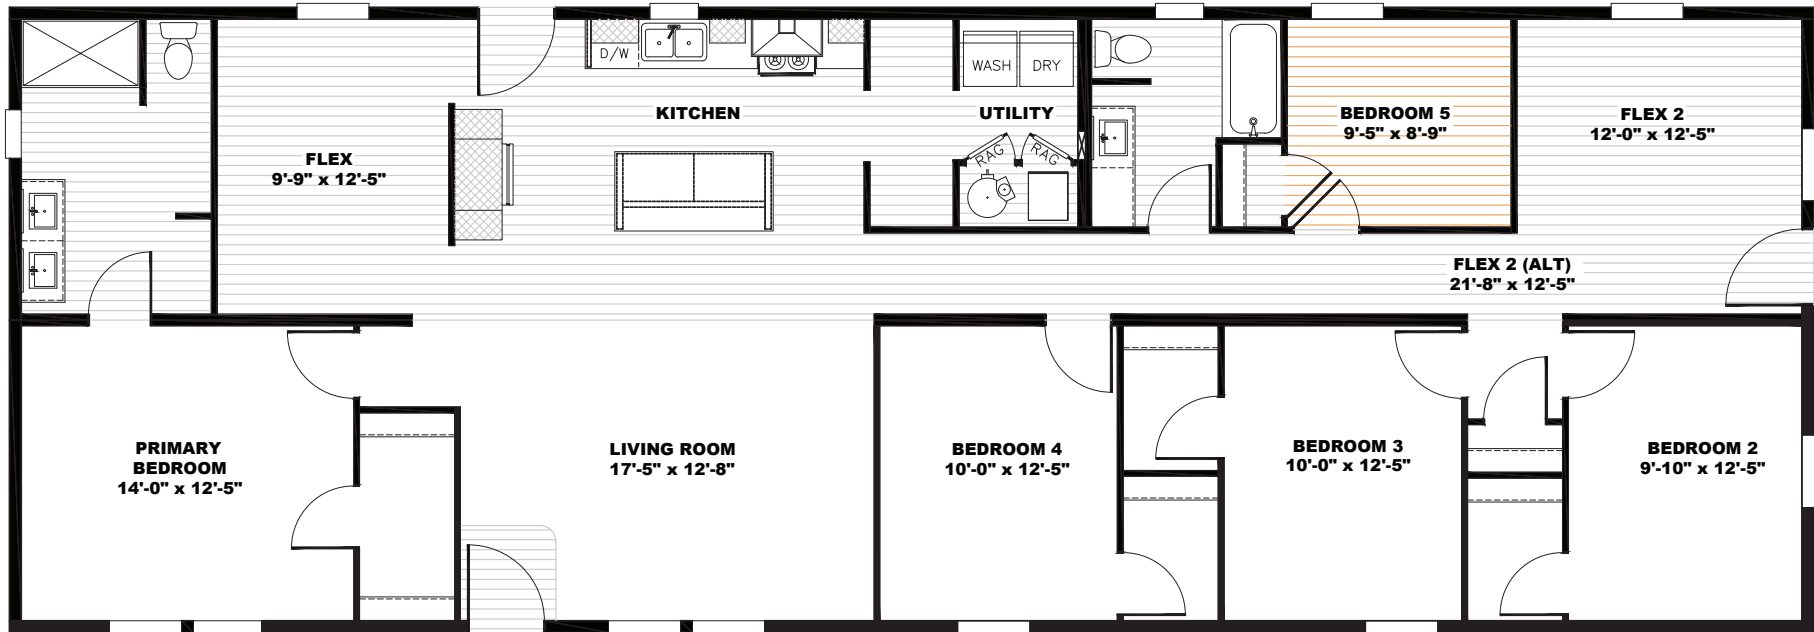

Crewe

Tempo Series - Multi Section

2,001 SQ. FT. (Approximate) 5 Bedroom, 2 Bath

Last Updated: 8-10-23

28' x 76'

Alternate Layout: 4 Bedroom / Large Flex Space

FACTORY SELECT HOMES
8610 E. Main Street
Mesa, AZ 85207