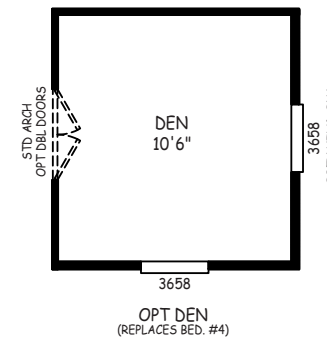

# Crestone

Laurel Manor Series

1,050 SQ. FT. (Approximate) 3 Bedroom, 2 Bath

Last Updated: 4-29-22

**FACTORY SELECT HOMES**  
8610 E. Main Street  
Mesa, AZ 85207

**FactorySelectMobileHomes.com | 1-800-670-1464**