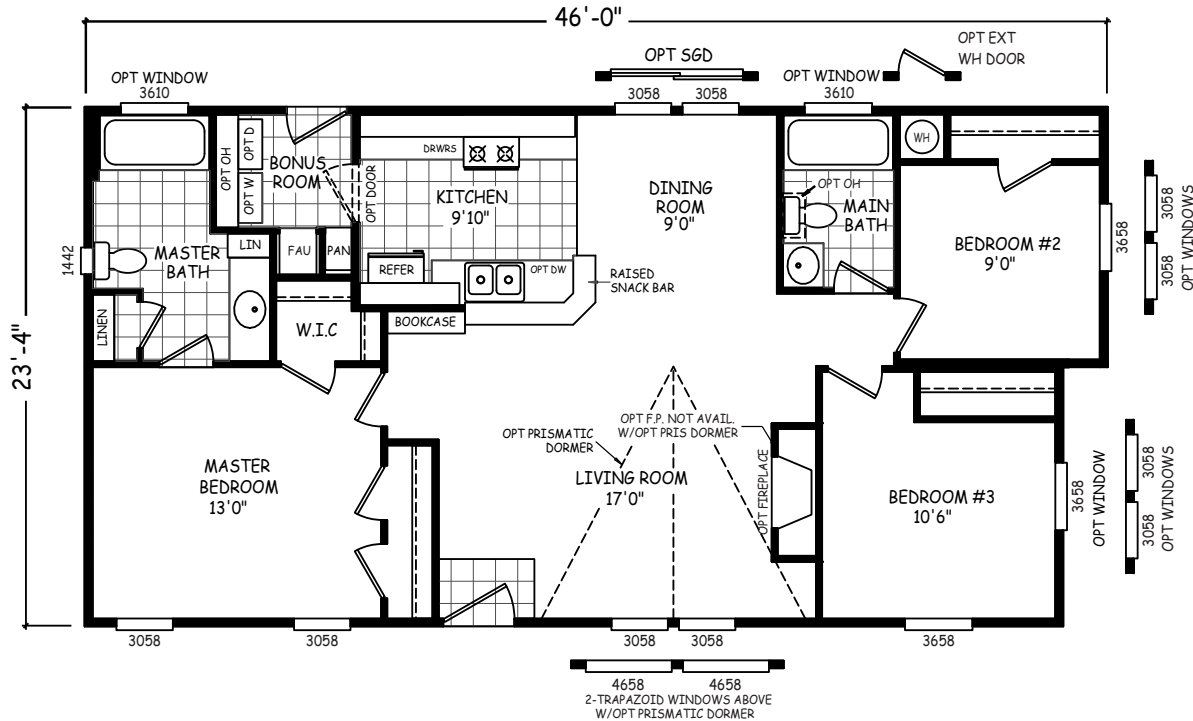

# Crestone

Laurel Manor Series

1,050 SQ. FT. (Approximate) 3 Bedroom, 2 Bath

Last Updated: 4-29-22

**FACTORY SELECT HOMES**  
8610 E. Main Street  
Mesa, AZ 85207

**FactorySelectMobileHomes.com | 1-800-670-1464**