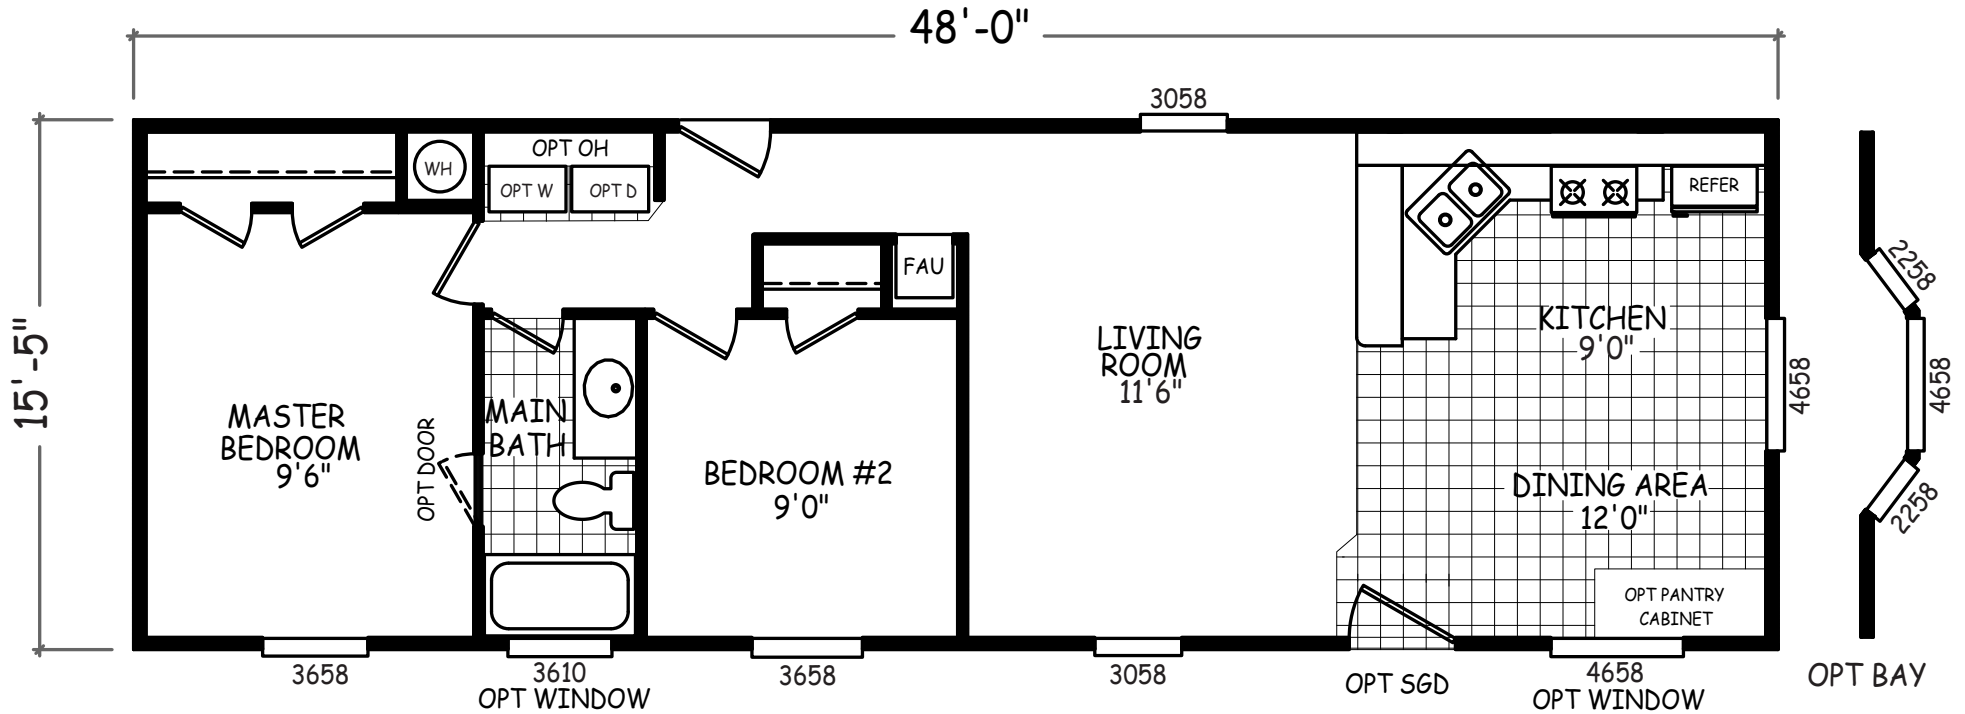

Cordova

Laurel Manor Series 

FactorySelectHomes

2 Bedroom, 1 Bath
Approx. 740 Sq. Ft.

Last Updated: 8-5-16

I authorize Factory Select Homes to build my house, per this plan.

X _____
Customer Signature/Date

1-800-670-1464 www.FactorySelectMobileHomes.com 1-800-670-1464 www.FactorySelectMobileHomes.com