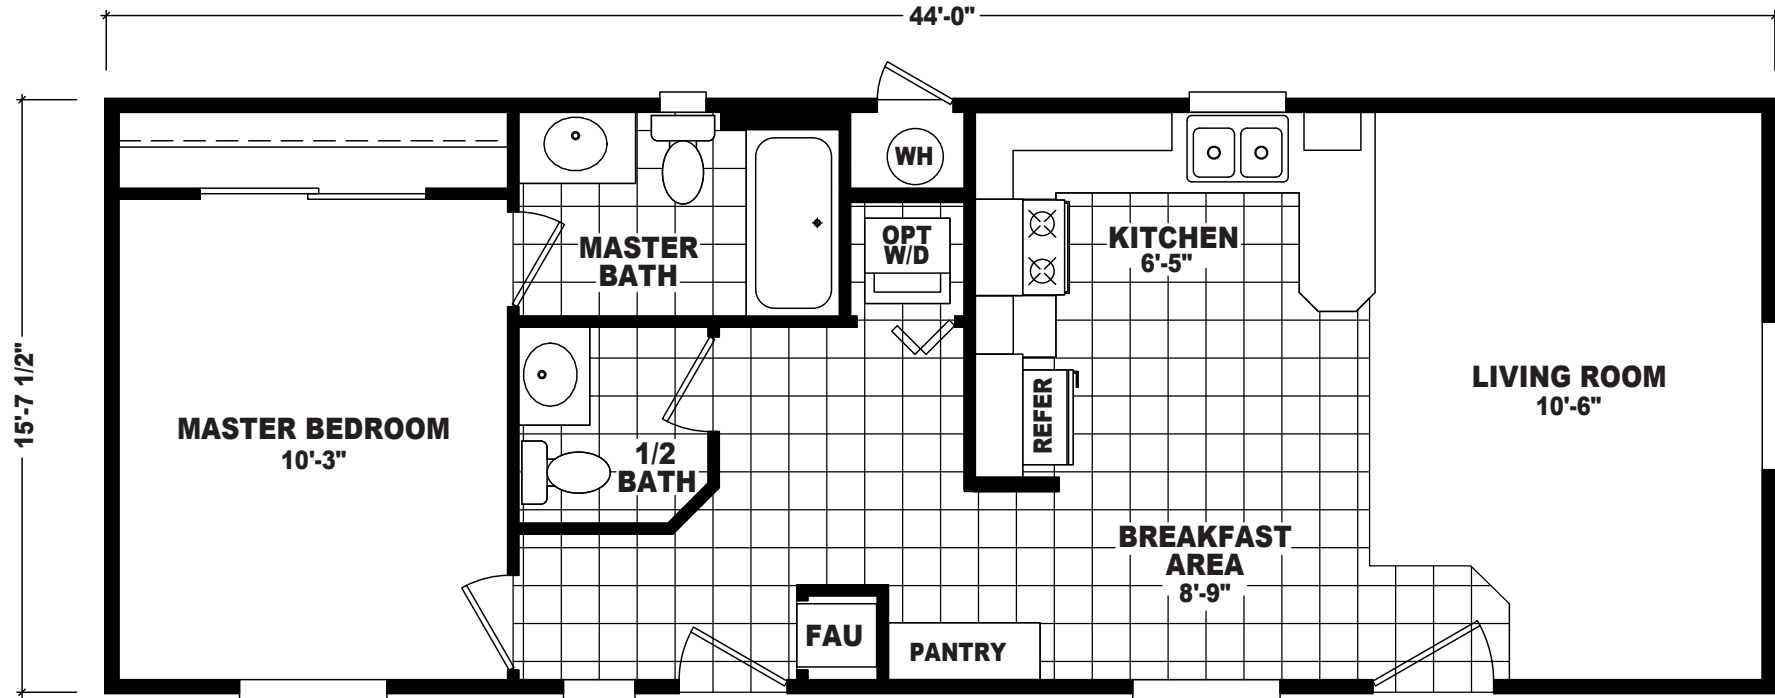

Contessa

Economy Plus Series

FactorySelectHomes

1 Bedroom, 1.5 Bath
Approx. 687 Sq. Ft.

Last Updated: 7-23-18

• Flagstaff

FactorySelectHomes

○ Mesa