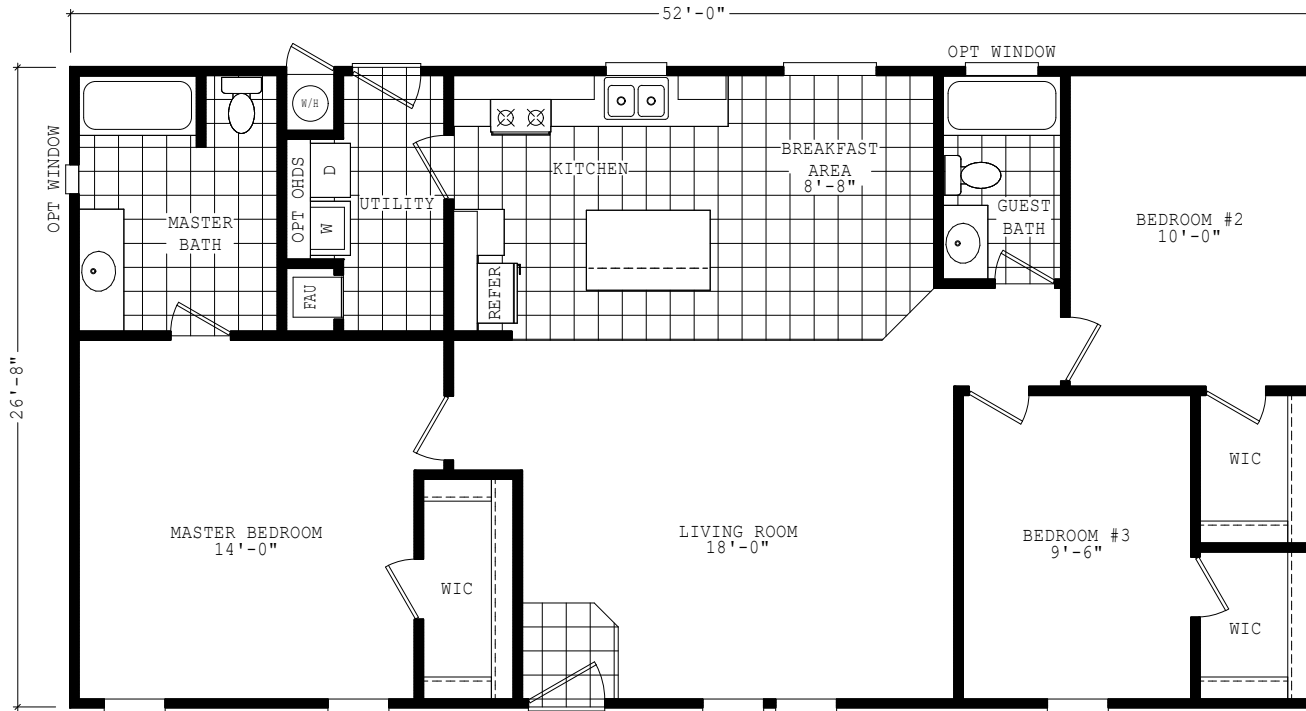

Colette

Liberty Series

1,386 SQ. FT. (Approximate) 3 Bedrooms, 2 Baths

Last Updated: 4-10-24

FRONT ELEVATION

REAR ELEVATION

DOOR SIDE ELEVATION

OFFDOOR SIDE ELEVATION