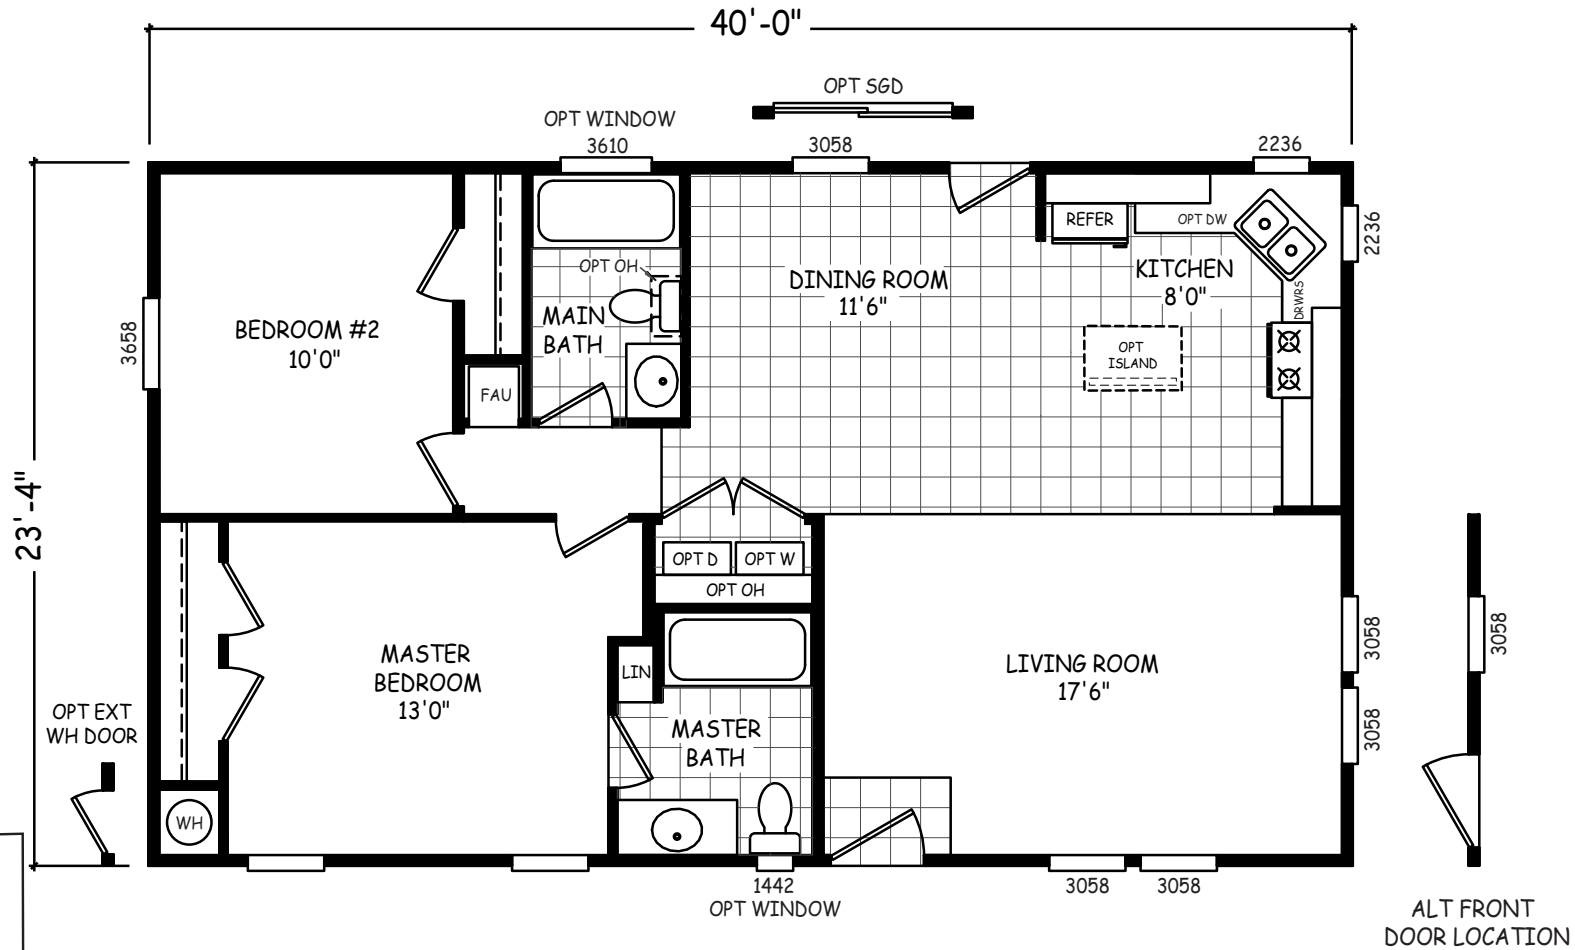

Clarkdale

Factory Select Series 

FactorySelectHomes

2 Bedroom, 2 Bath
Approx. 933 Sq. Ft.

Last Updated: 10-27-16

• Flagstaff

○ Mesa

Factory Select Homes
8610 E. Main Street
Mesa, Arizona 85207