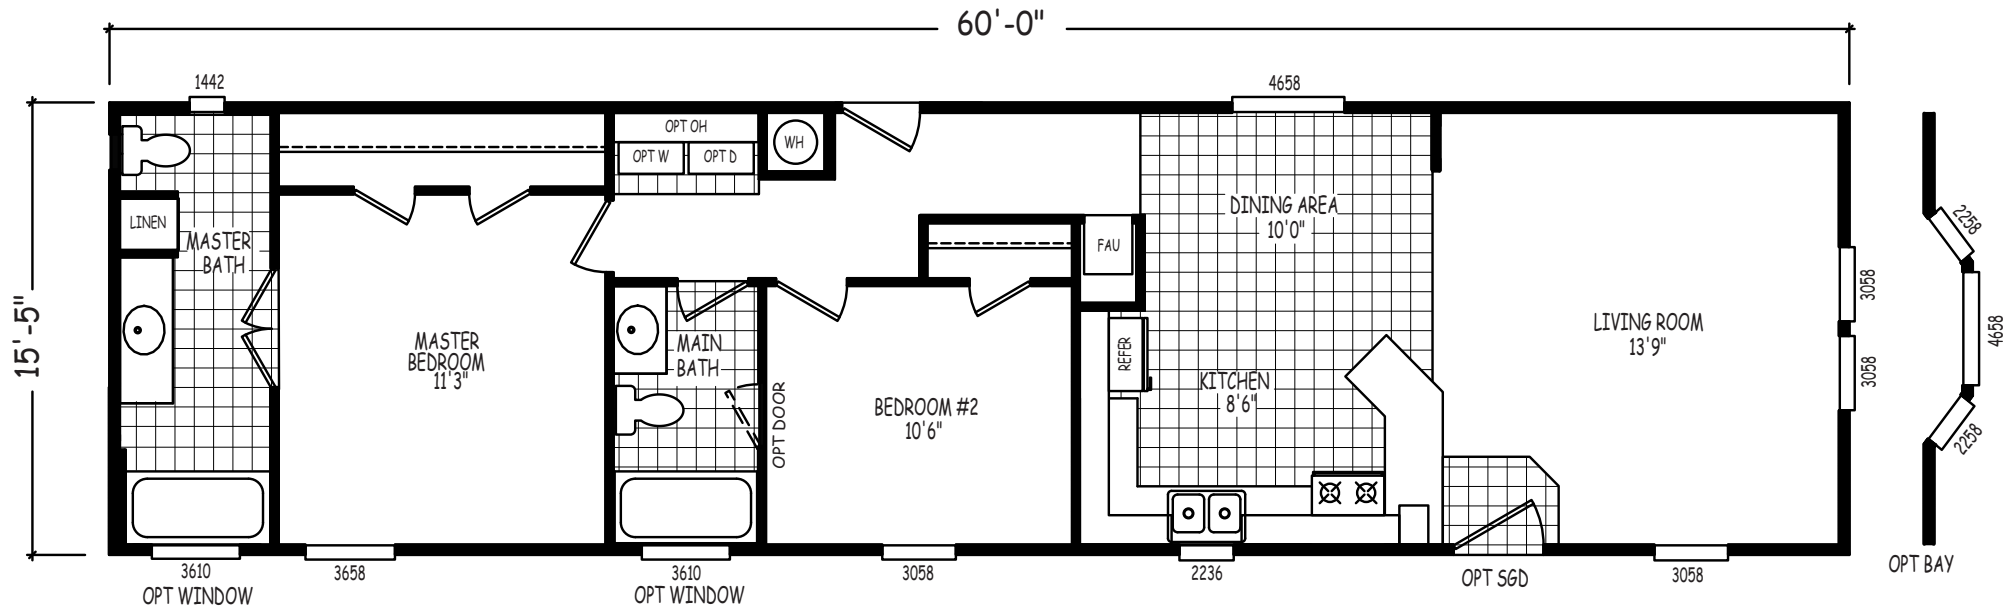

Claremont

Laurel Manor Series 

FactorySelectHomes

2 Bedroom, 2 Bath
Approx. 925 Sq. Ft.

Last Updated: 8-5-16

• Flagstaff

FactorySelectHomes
© Mesa

Factory Select Homes
8610 E. Main Street
Mesa, Arizona 85207