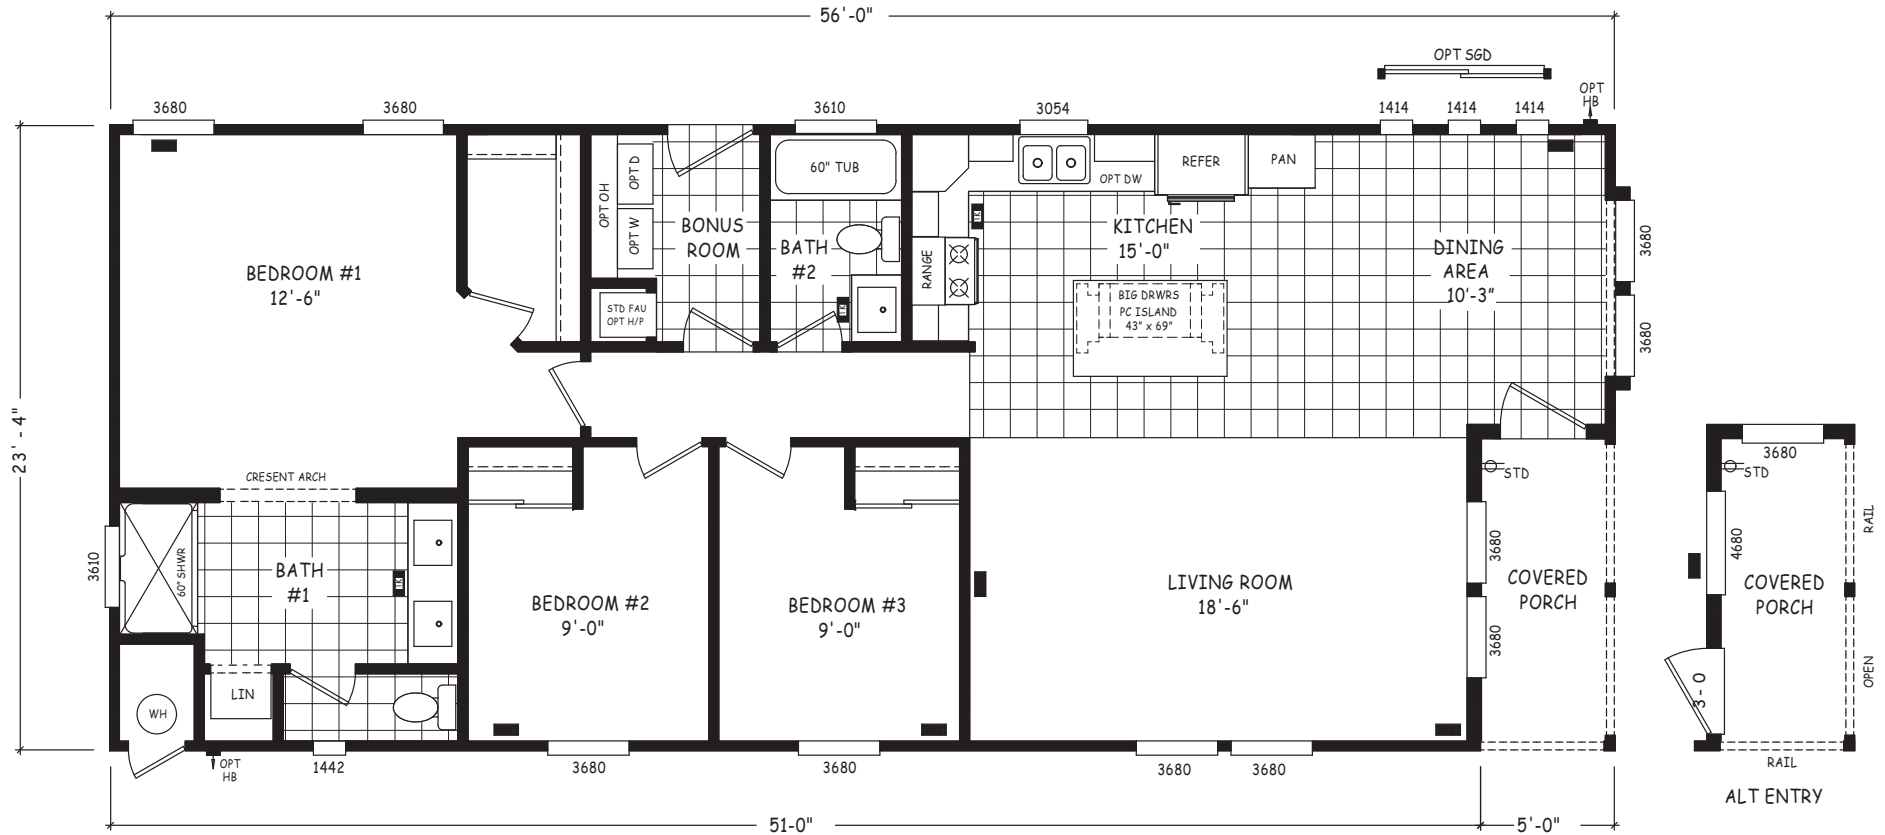

Charella

Pinnacle Series

1,307 SQ. FT. (Approximate) 3 Bedroom, 2 Bath

Last Updated: 8-22-22

FACTORY SELECT HOMES
8610 E. Main Street
Mesa, AZ 85207

FactorySelectMobileHomes.com | 1-800-670-1464

IMPORTANT: Alta Cima Corp reserves the right to modify, cancel or substitute products or features of this event at any time without prior notice or obligation. Pictures and other promotional materials are representative and may depict or contain floor plans, square footages, elevations, options, upgrades, extra design features, decorations, floor coverings, specialty light fixtures, custom paint and wall coverings, window treatments, landscaping, sound and alarm systems, furnishings, appliances, and other designer/decorator features and amenities that are not included as part of the home and/or may not be available at all locations. Home, pricing and community information is subject to change, and homes to prior sale, at any time without notice or obligation. ©2020 Alta Cima Corp. All rights reserved.