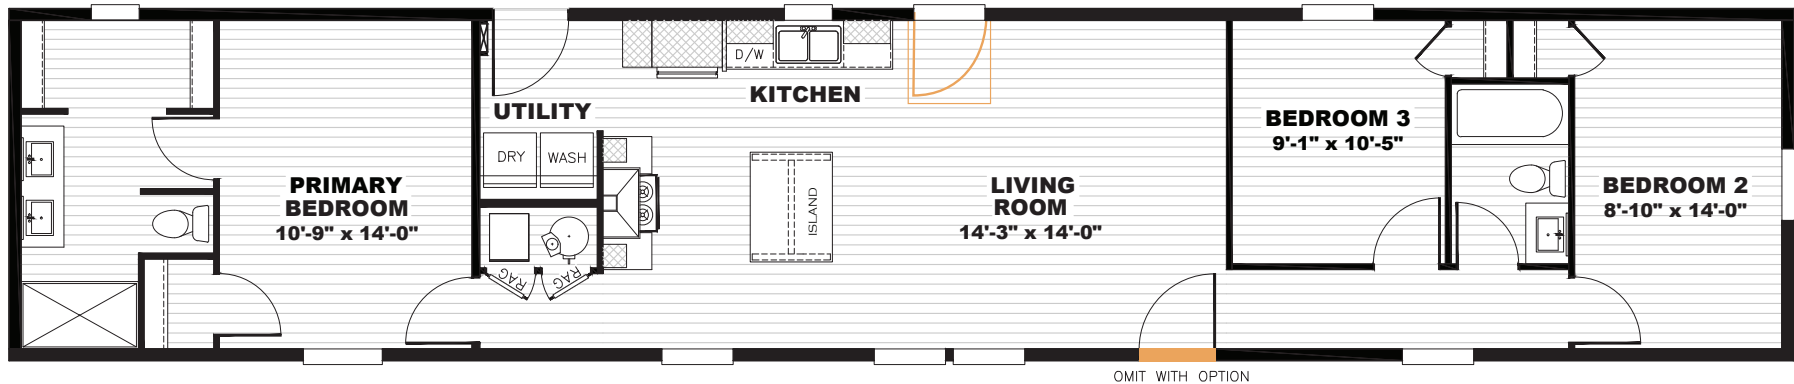

Castine

Tempo Series - Single Section

1,140 SQ. FT. (Approximate) 3 Bedroom, 2 Bath

Last Updated: 7-10-23

16' x 76'

OMIT WITH OPTION

Alternate Door Location Available

FACTORY SELECT HOMES
8610 E. Main Street
Mesa, AZ 85207