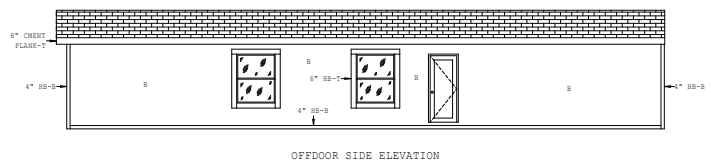

Cascabel

Liberty Series

937 SQ. FT. (Approximate) 3 Bedrooms, 2 Baths

Last Updated: 4-10-24

FACTORY SELECT HOMES
8610 E. Main Street
Mesa, AZ 85207

FactorySelectMobileHomes.com | 1-800-670-1464

IMPORTANT: Alta Cima Corp reserves the right to modify, cancel or substitute products or features of this event at any time without prior notice or obligation. Pictures and other promotional materials are representative and may depict or contain floor plans, square footages, elevations, options, upgrades, extra design features, decorations, floor coverings, specialty light fixtures, custom paint and wall coverings, window treatments, landscaping, sound and alarm systems, furnishings, appliances, and other designer/decorator features and amenities that are not included as part of the home and/or may not be available at all locations. Home, pricing and community information is subject to change, and homes to prior sale, at any time without notice or obligation. ©2020 Alta Cima Corp. All rights reserved.