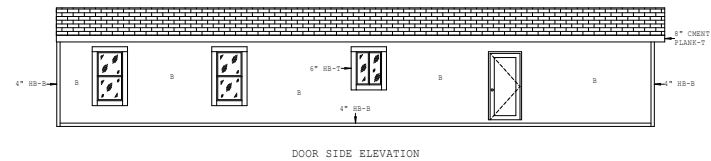

Cascabel

Liberty Series

937 SQ. FT. (Approximate) 3 Bedrooms, 2 Baths

Last Updated: 4-10-24

FACTORY SELECT HOMES
8610 E. Main Street
Mesa, AZ 85207

FactorySelectMobileHomes.com | 1-800-670-1464

IMPORTANT: Alta Cima Corp reserves the right to modify, cancel or substitute products or features of this event at any time without prior notice or obligation. Pictures and other promotional materials are representative and may depict or contain floor plans, square footages, elevations, options, upgrades, extra design features, decorations, floor coverings, specialty light fixtures, custom paint and wall coverings, window treatments, landscaping, sound and alarm systems, furnishings, appliances, and other designer/decorator features and amenities that are not included as part of the home and/or may not be available at all locations. Home, pricing and community information is subject to change, and homes to prior sale, at any time without notice or obligation. ©2020 Alta Cima Corp. All rights reserved.