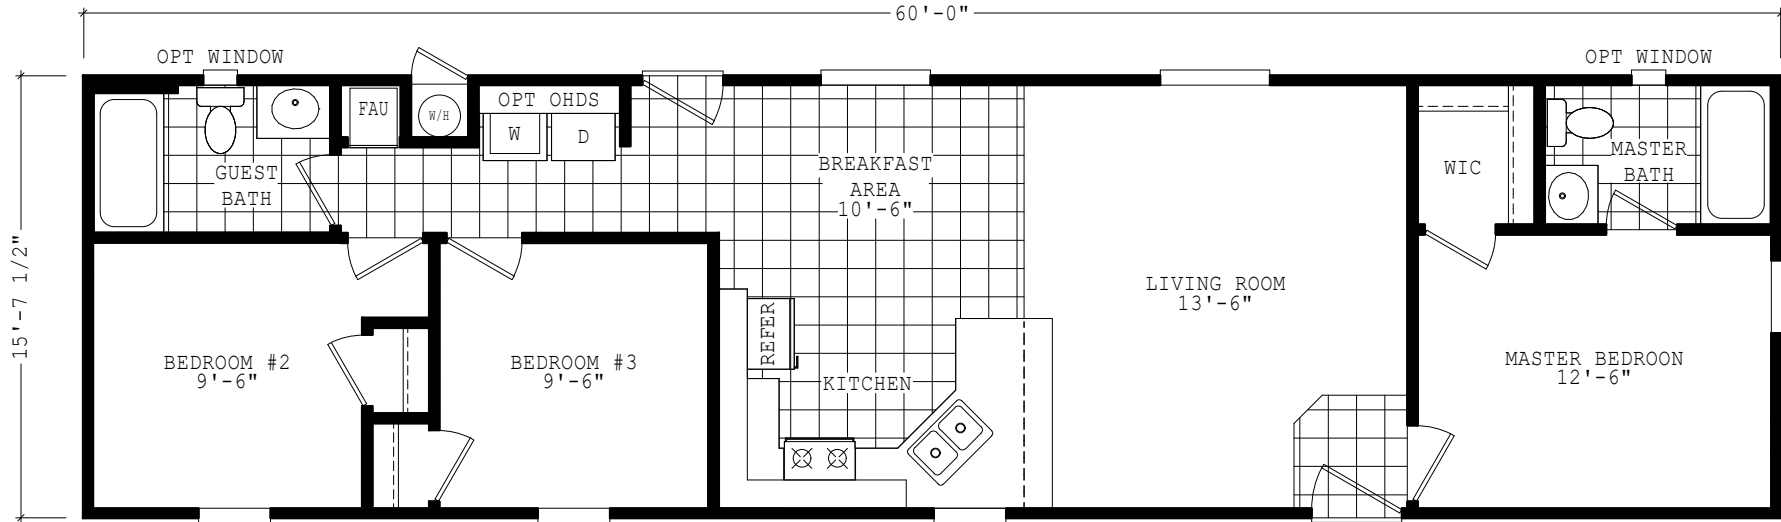

Cascabel

Liberty Series

937 SQ. FT. (Approximate) 3 Bedrooms, 2 Baths

Last Updated: 4-10-24

FACTORY SELECT HOMES
8610 E. Main Street
Mesa, AZ 85207

FactorySelectMobileHomes.com | 1-800-670-1464

IMPORTANT: Alta Cima Corp reserves the right to modify, cancel or substitute products or features of this event at any time without prior notice or obligation. Pictures and other promotional materials are representative and may depict or contain floor plans, square footages, elevations, options, upgrades, extra design features, decorations, floor coverings, specialty light fixtures, custom paint and wall coverings, window treatments, landscaping, sound and alarm systems, furnishings, appliances, and other designer/decorator features and amenities that are not included as part of the home and/or may not be available at all locations. Home, pricing and community information is subject to change, and homes to prior sale, at any time without notice or obligation. ©2020 Alta Cima Corp. All rights reserved.