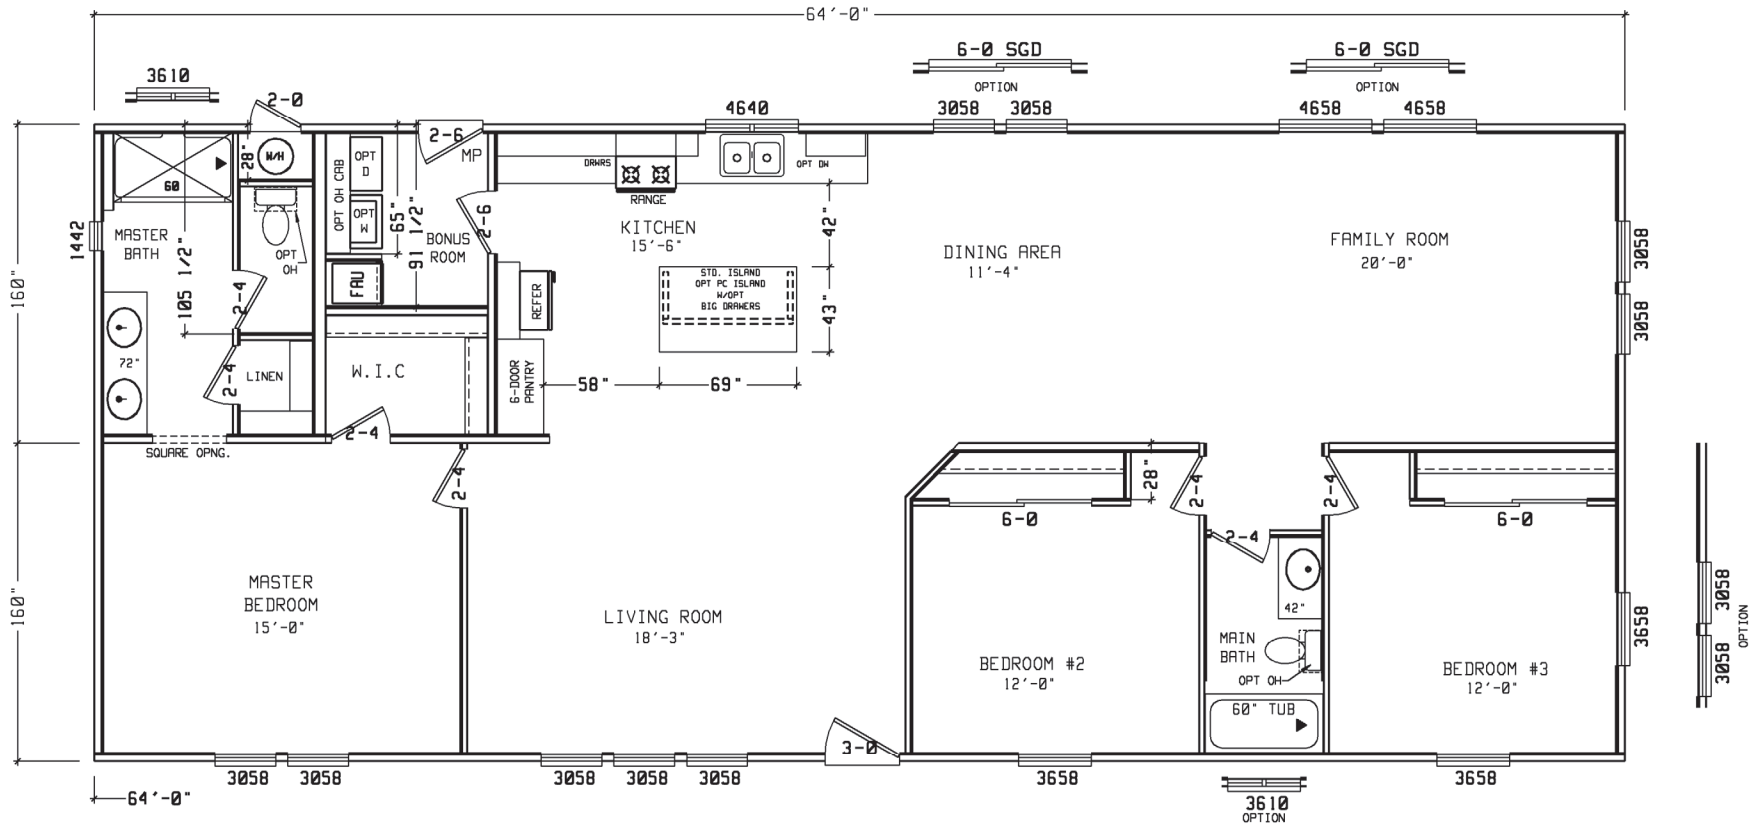

Capulin

Laurel Manor Series

1,707 SQ. FT. (Approximate) 3 Bedroom, 2 Bath

Last Updated: 4-16-21

FACTORY SELECT HOMES
8610 E. Main Street
Mesa, AZ 85207

FactorySelectMobileHomes.com | 1-800-670-1464

IMPORTANT: Alta Cima Corp reserves the right to modify, cancel or substitute products or features of this event at any time without prior notice or obligation. Pictures and other promotional materials are representative and may depict or contain floor plans, square footages, elevations, options, upgrades, extra design features, decorations, floor coverings, specialty light fixtures, custom paint and wall coverings, window treatments, landscaping, sound and alarm systems, furnishings, appliances, and other designer/decorator features and amenities that are not included as part of the home and/or may not be available at all locations. Home, pricing and community information is subject to change, and homes to prior sale, at any time without notice or obligation. ©2020 Alta Cima Corp. All rights reserved.