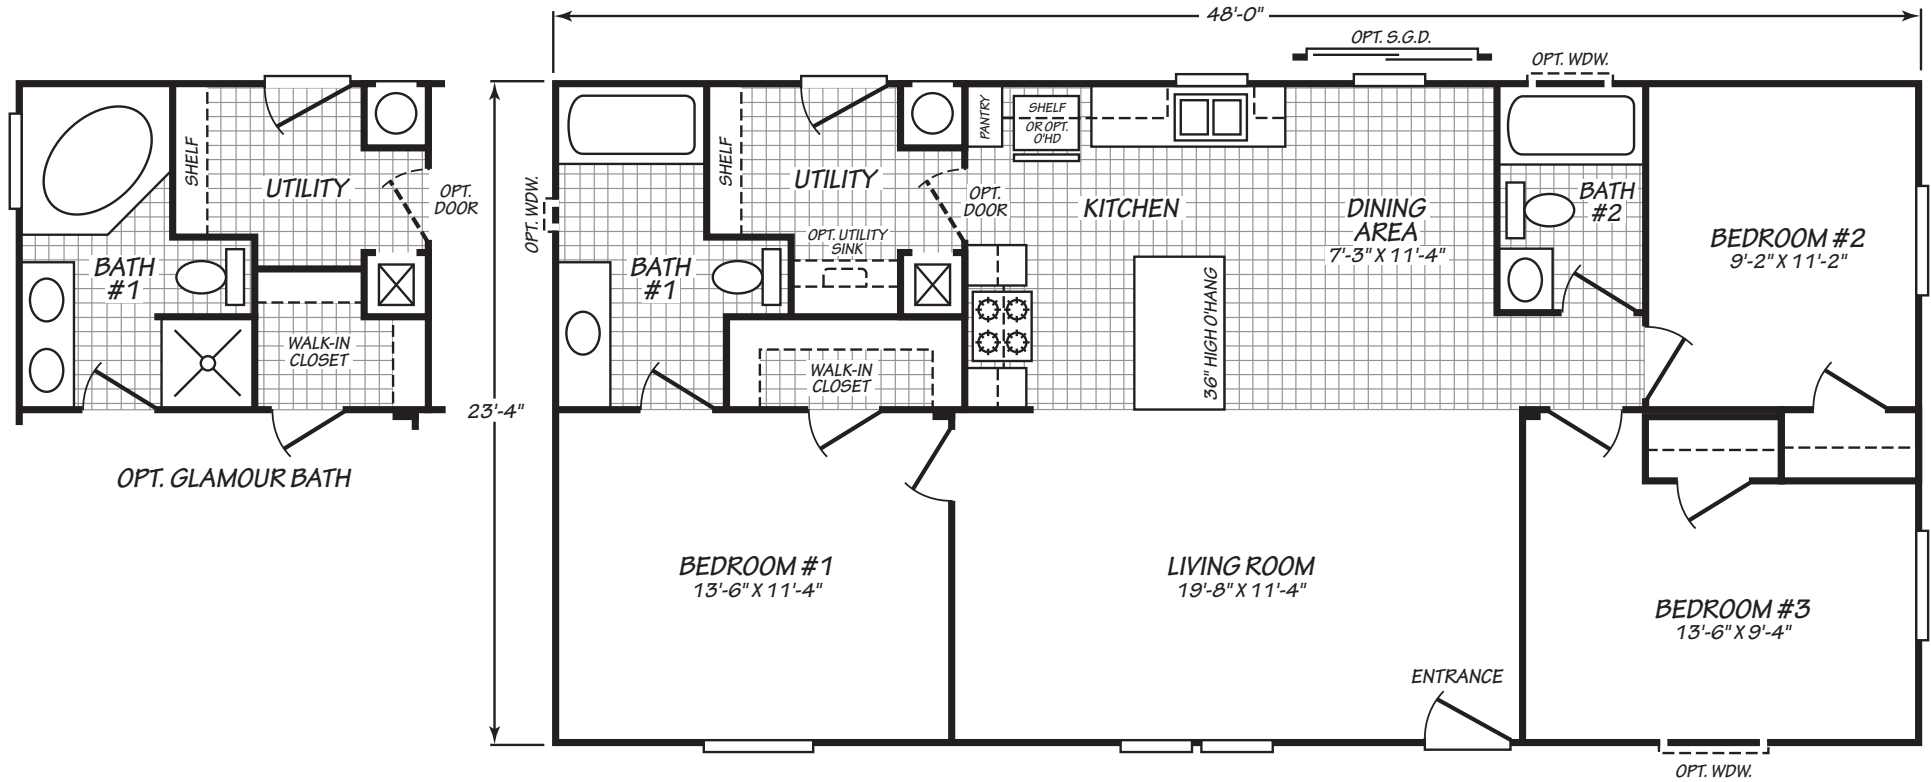

# Calada

Canyon Lake Series

1120 SQ. FT. (Approximate) 3 Bedrooms, 2 Baths

Last Updated: 10-11-24

**FACTORY SELECT HOMES**  
8610 E. Main Street  
Mesa, AZ 85207

**FactorySelectMobileHomes.com | 1-800-670-1464**