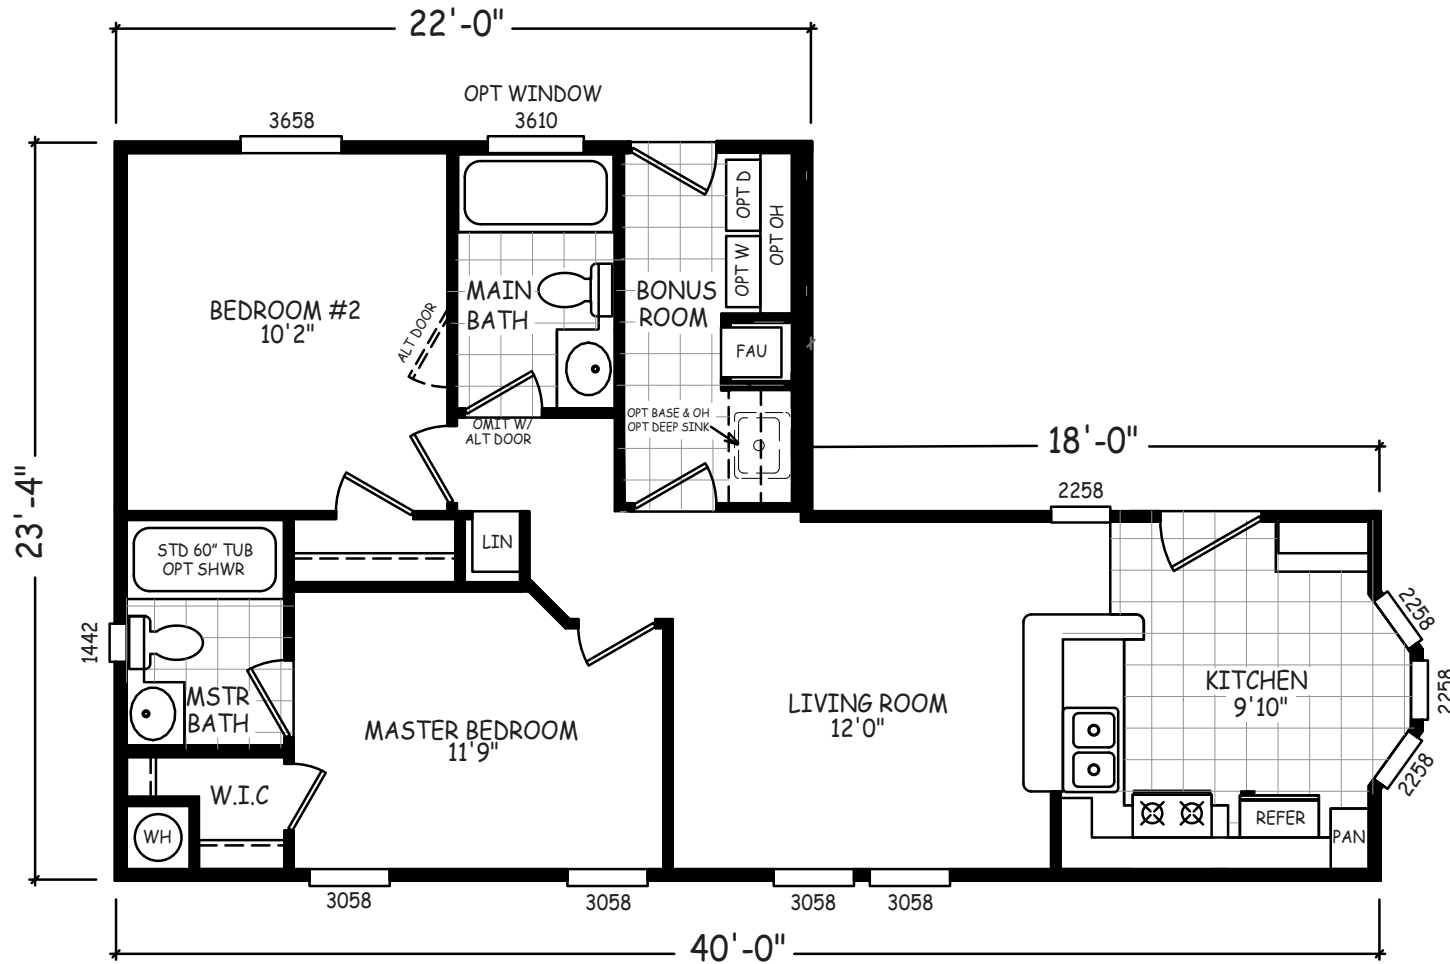

Brookside

Laurel Manor Series 

FactorySelectHomes

2 Bedroom, 2 Bath
Approx. 730 Sq. Ft.

Last Updated: 10-30-17

• Flagstaff

© Mesa

Factory Select Homes
8610 E. Main Street
Mesa, Arizona 85207