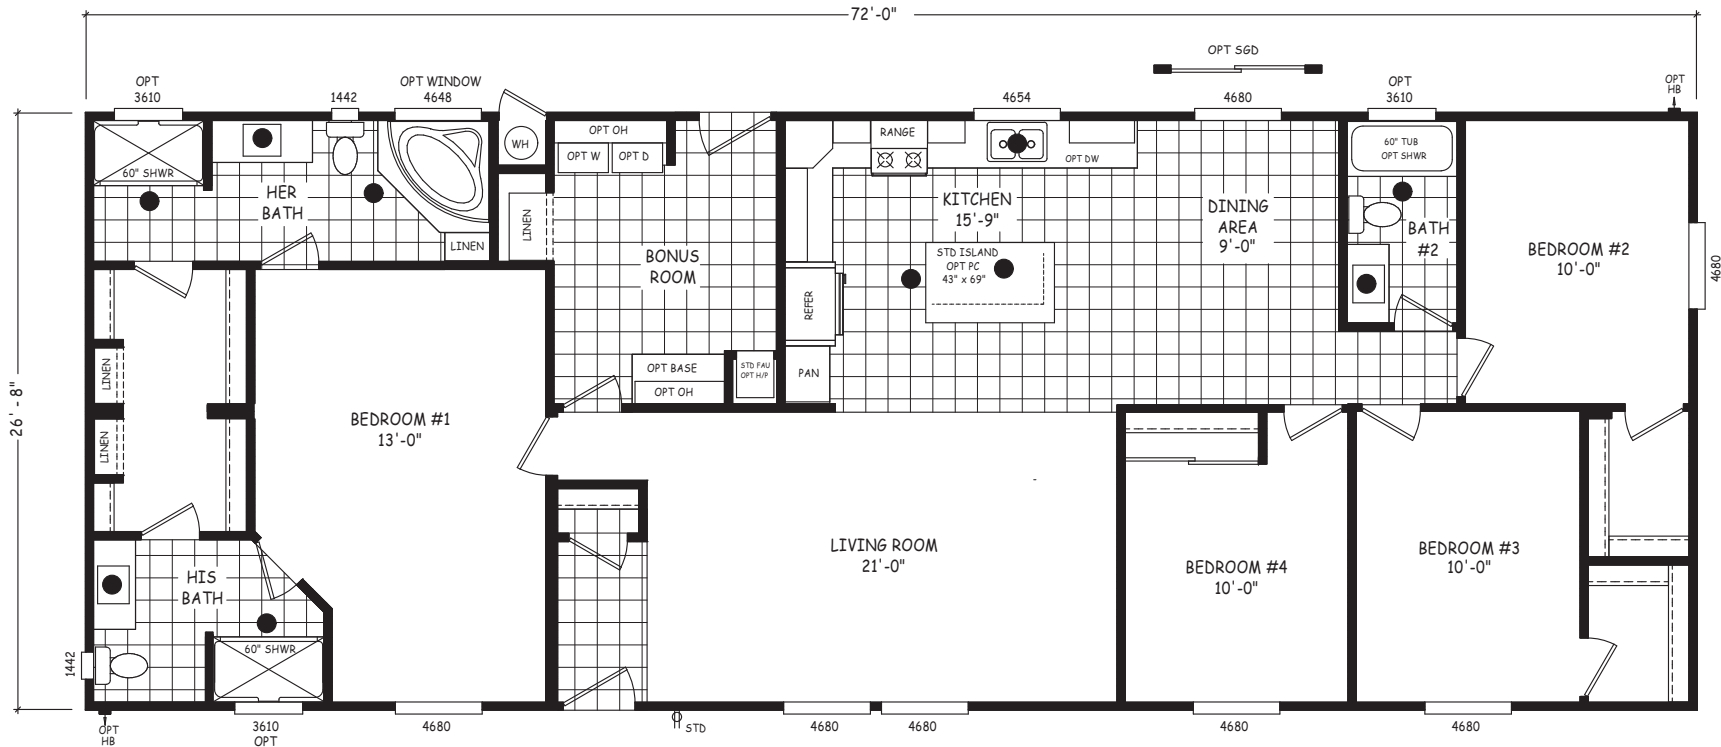

Brimhall

Edge Series

1,920 SQ. FT. (Approximate) 4 Bedroom, 3 Bath

Last Updated: 7-24-24

FACTORY SELECT HOMES
8610 E. Main Street
Mesa, AZ 85207

FactorySelectMobileHomes.com | 1-800-670-1464

IMPORTANT: Alta Cima Corp reserves the right to modify, cancel or substitute products or features of this event at any time without prior notice or obligation. Pictures and other promotional materials are representative and may depict or contain floor plans, square footages, elevations, options, upgrades, extra design features, decorations, floor coverings, specialty light fixtures, custom paint and wall coverings, window treatments, landscaping, sound and alarm systems, furnishings, appliances, and other designer/decorator features and amenities that are not included as part of the home and/or may not be available at all locations. Home, pricing and community information is subject to change, and homes to prior sale, at any time without notice or obligation. ©2020 Alta Cima Corp. All rights reserved.