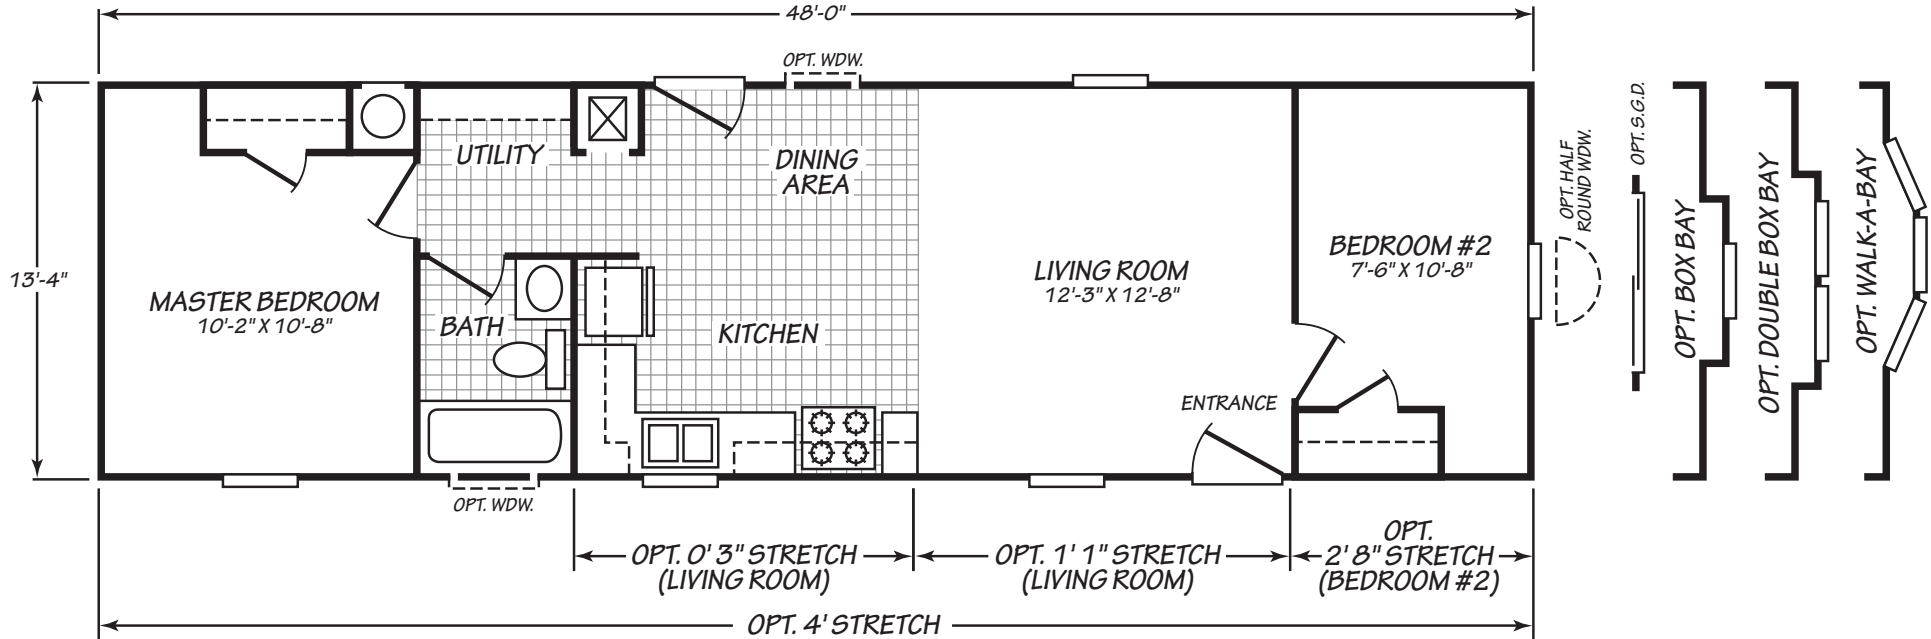

Bouse

Canyon Lake Series 

FactorySelectHomes

2 Bedrooms, 1 Bath
Approx. 639 Sq. Ft.

Last Updated: 8-22-19

I authorize Factory Select Homes to build my house, per this plan.

X _____
Customer Signature/Date

1-800-670-1464 www.FactorySelectMobileHomes.com 1-800-670-1464 www.FactorySelectMobileHomes.com