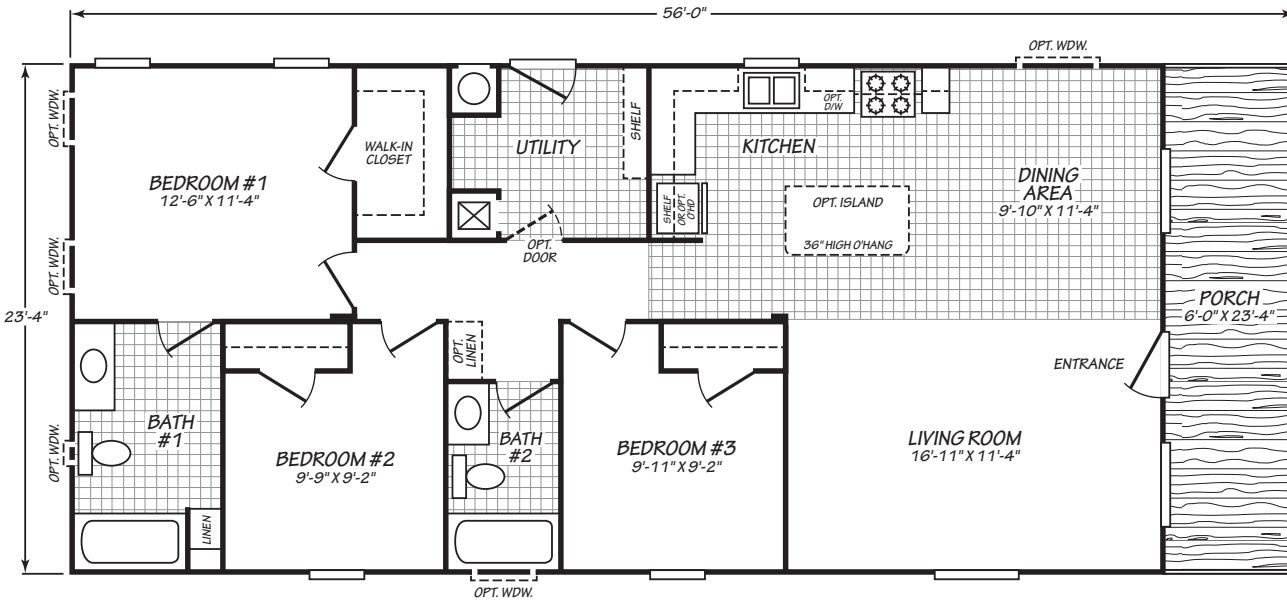

Berridge

Canyon Lake Series

1166 SQ. FT. (Approximate) 3 Bedrooms, 2 Baths

Last Updated: 10-11-24

FACTORY SELECT HOMES
8610 E. Main Street
Mesa, AZ 85207

FactorySelectMobileHomes.com | 1-800-670-1464

IMPORTANT: Alta Cima Corp reserves the right to modify, cancel or substitute products or features of this event at any time without prior notice or obligation. Pictures and other promotional materials are representative and may depict or contain floor plans, square footages, elevations, options, upgrades, extra design features, decorations, floor coverings, specialty light fixtures, custom paint and wall coverings, window treatments, landscaping, sound and alarm systems, furnishings, appliances, and other designer/decorator features and amenities that are not included as part of the home and/or may not be available at all locations. Home, pricing and community information is subject to change, and homes to prior sale, at any time without notice or obligation. ©2020 Alta Cima Corp. All rights reserved.