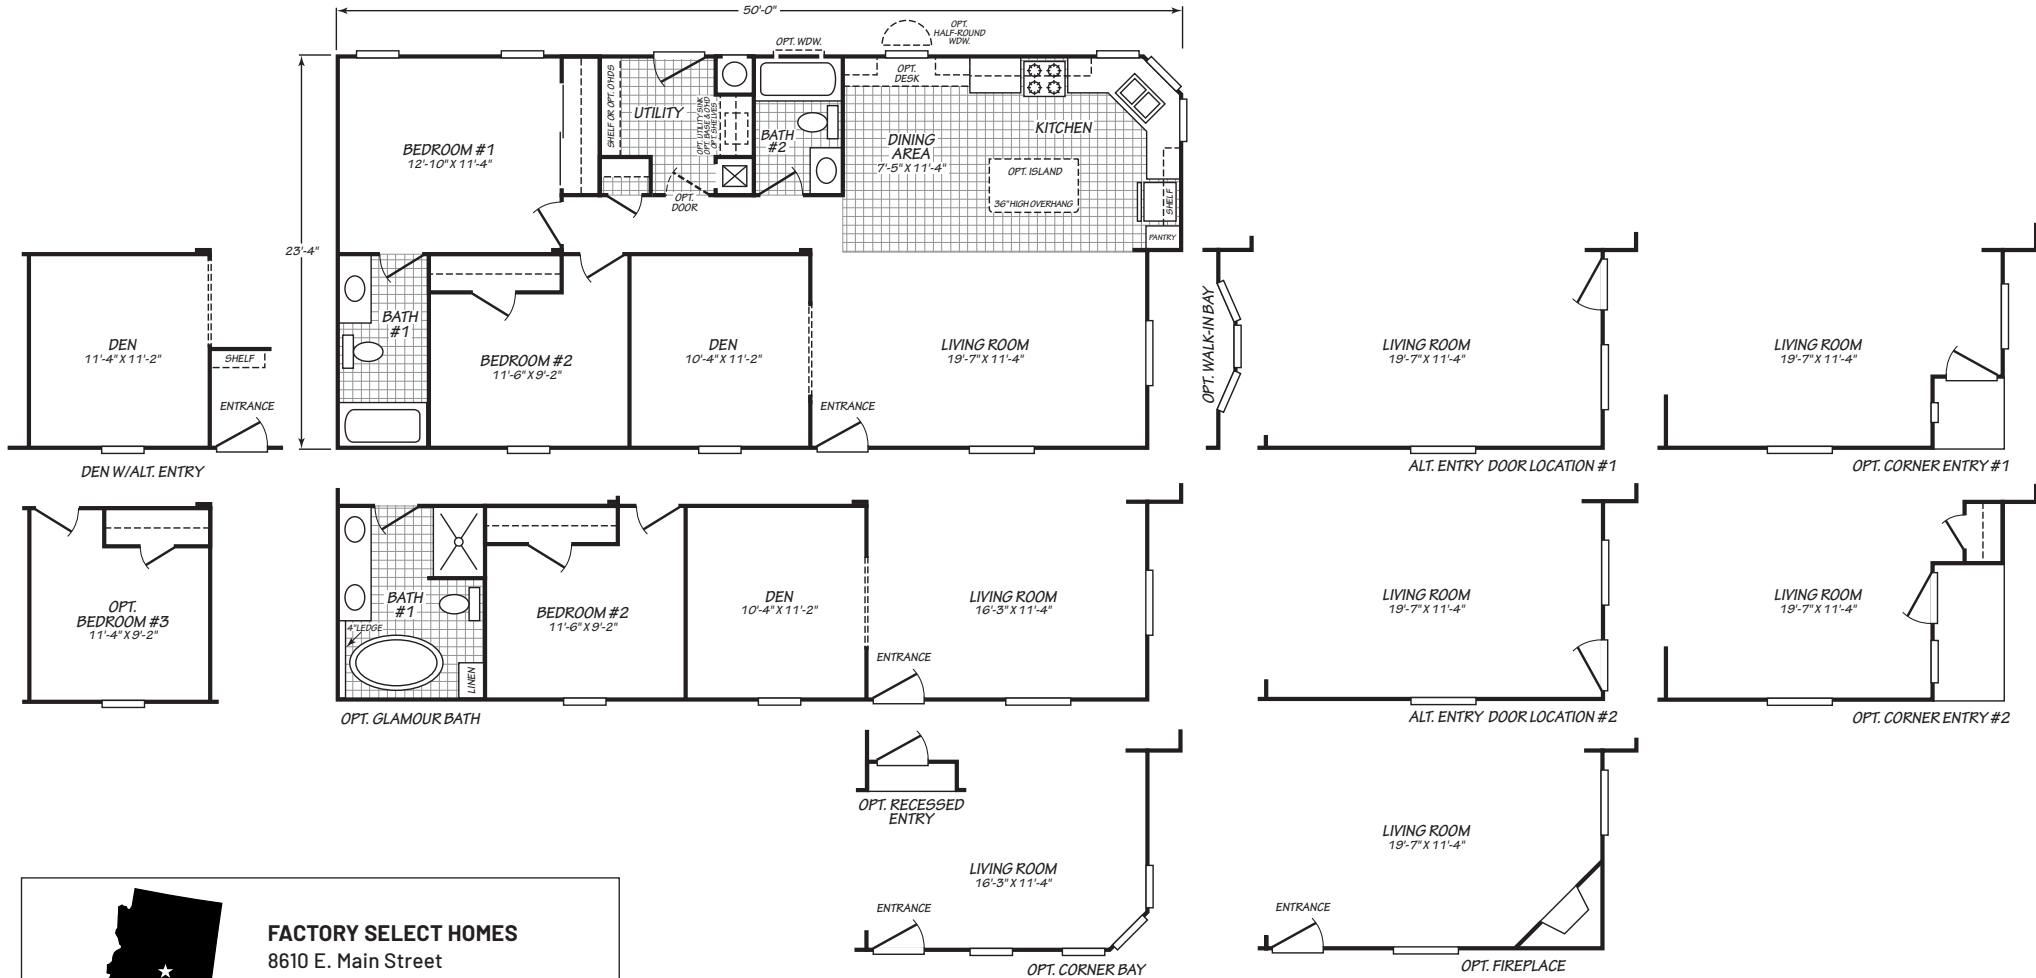

# Beardsley

Canyon Lake Series

1139 SQ. FT. (Approximate) 2 Bedrooms, 2 Baths

Last Updated: 10-11-24

**FACTORY SELECT HOMES**  
8610 E. Main Street  
Mesa, AZ 85207

**FactorySelectMobileHomes.com | 1-800-670-1464**