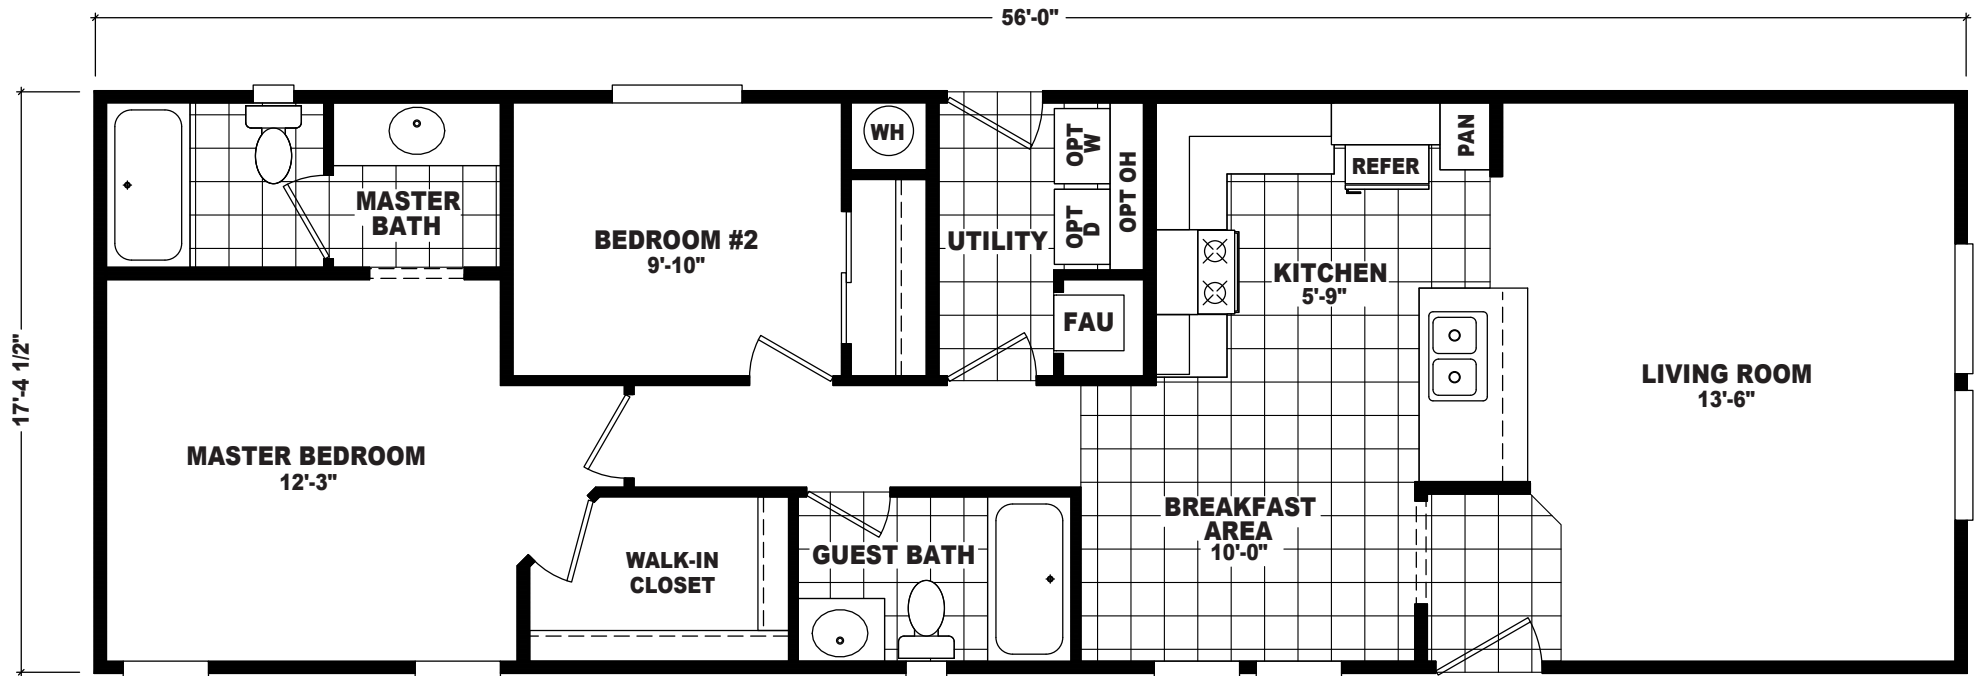

Barstow

Economy Plus Series

FactorySelectHomes

2 Bedroom, 2 Bath
Approx. 973 Sq. Ft.

Last Updated: 7-23-18

• Flagstaff

FactorySelectHomes
○ Mesa

Factory Select Homes
8610 E. Main Street
Mesa, Arizona 85207