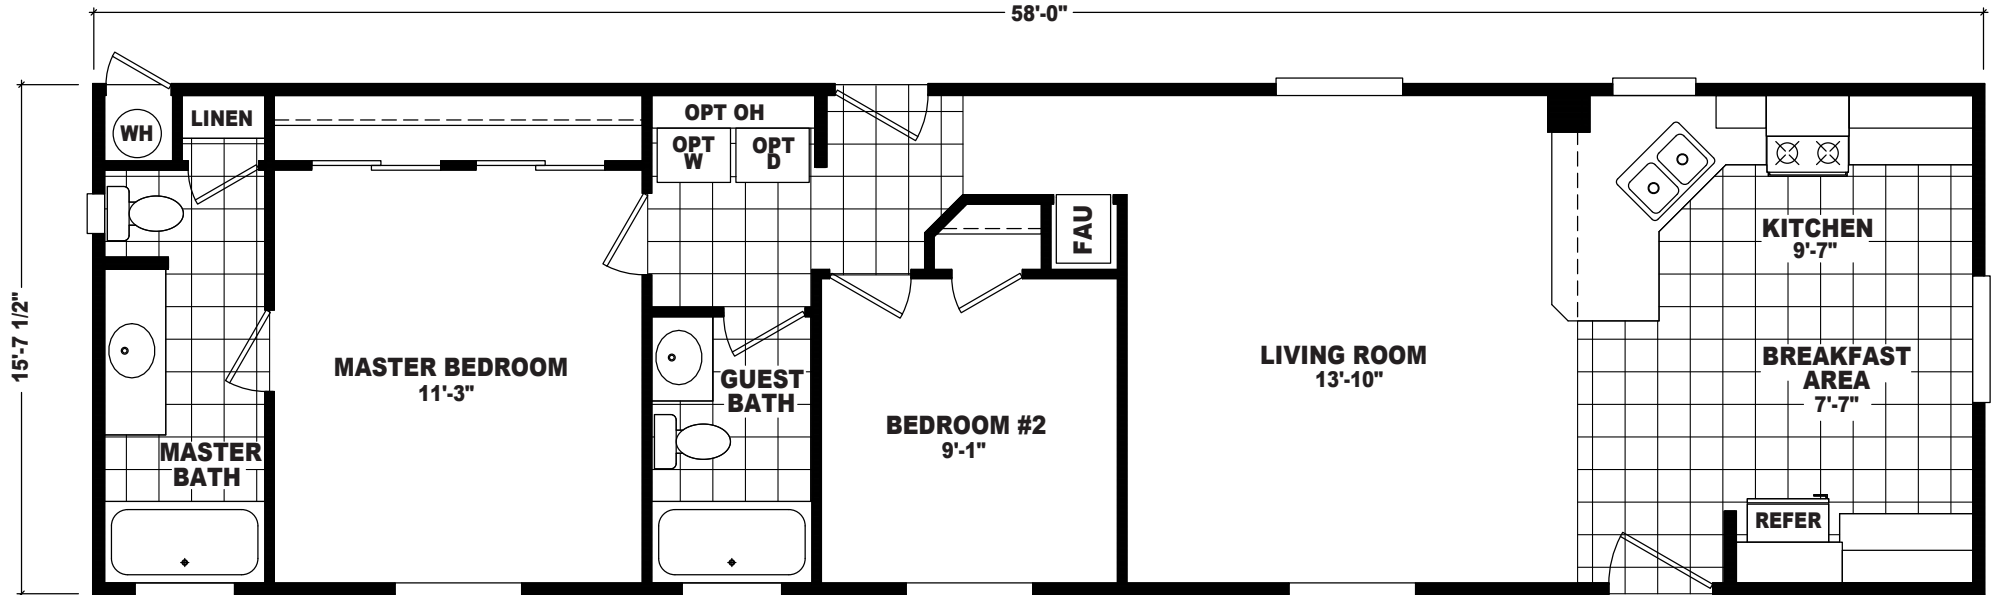

Balsam

Economy Plus Series

FactorySelectHomes

2 Bedroom, 2 Bath
Approx. 906 Sq. Ft.

Last Updated: 7-23-18

I authorize Factory Select Homes to build my house, per this plan.

X _____
Customer Signature/Date

1-800-670-1464 www.FactorySelectMobileHomes.com 1-800-670-1464 www.FactorySelectMobileHomes.com