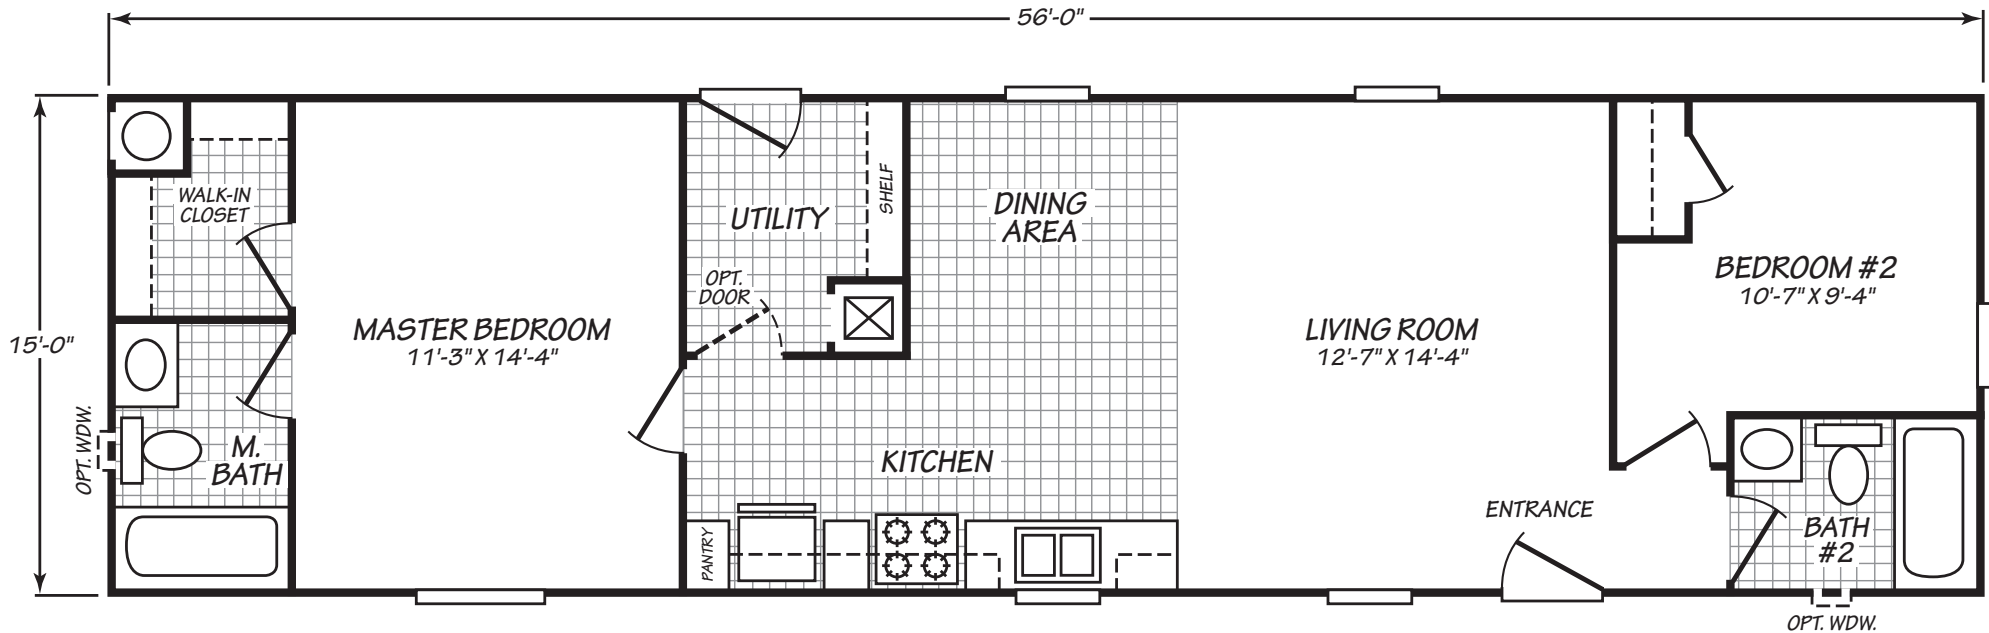

Aztec

Canyon Lake Series

FactorySelectHomes

2 Bedrooms, 2 Baths
Approx. 840 Sq. Ft.

Last Updated: 8-22-19

I authorize Factory Select Homes to build my house, per this plan.

X _____
Customer Signature/Date

1-800-670-1464 www.FactorySelectMobileHomes.com 1-800-670-1464 www.FactorySelectMobileHomes.com