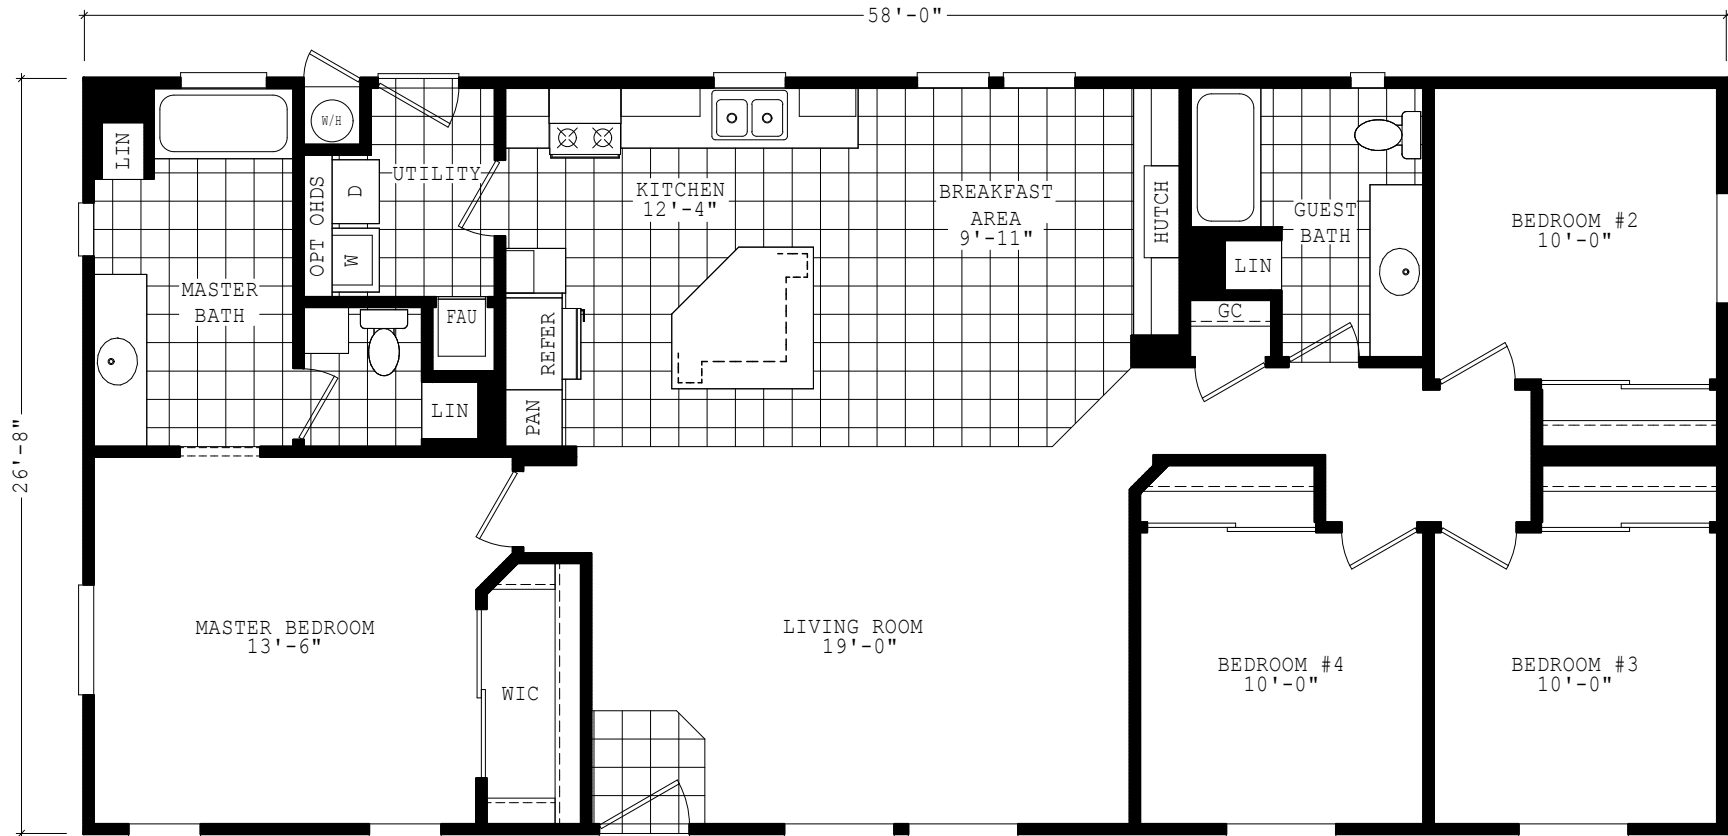

Amabel

Sierra Value Series

1,546 SQ. FT. (Approximate) 4 Bedrooms, 2 Baths

Last Updated: 9-1-22

FACTORY SELECT HOMES

8610 E. Main Street
Mesa, AZ 85207

FactorySelectMobileHomes.com | 1-800-670-1464

IMPORTANT: Alta Cima Corp reserves the right to modify, cancel or substitute products or features of this event at any time without prior notice or obligation. Pictures and other promotional materials are representative and may depict or contain floor plans, square footages, elevations, options, upgrades, extra design features, decorations, floor coverings, specialty light fixtures, custom paint and wall coverings, window treatments, landscaping, sound and alarm systems, furnishings, appliances, and other designer/decorator features and amenities that are not included as part of the home and/or may not be available at all locations. Home, pricing and community information is subject to change, and homes to prior sale, at any time without notice or obligation. ©2020 Alta Cima Corp. All rights reserved.