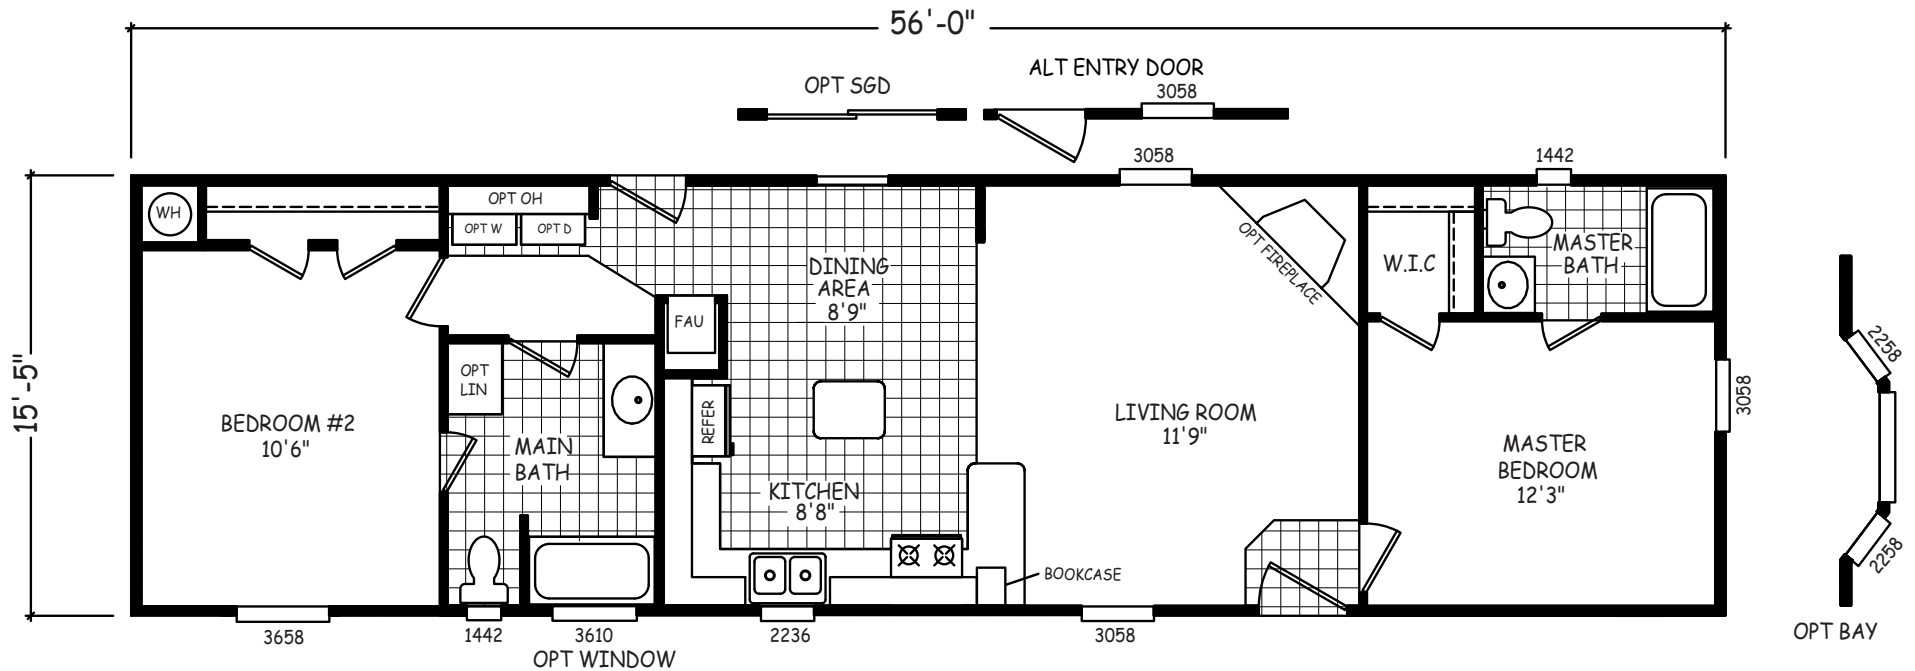

# Altura

Laurel Manor Series 

## FactorySelectHomes

2 Bedroom, 2 Bath  
Approx. 863 Sq. Ft.

Last Updated: 8-5-16

• Flagstaff

© Mesa

**Factory Select Homes**  
8610 E. Main Street  
Mesa, Arizona 85207

I authorize Factory Select Homes to build my house, per this plan.