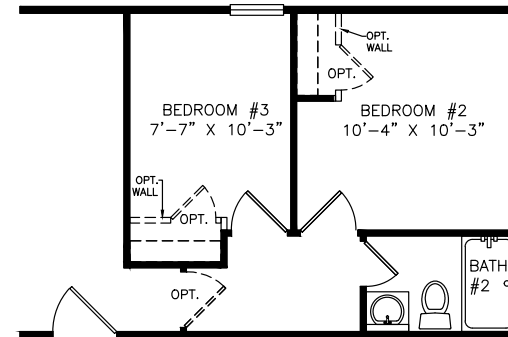

Alston

Heritage Series - Single Section Series

942 SQ. FT. (Approximate) 3 Bedrooms, 2 Baths

Last Updated: 12-6-21

OPTIONAL

FACTORY SELECT HOMES
8610 E. Main Street
Mesa, AZ 85207

FactorySelectMobileHomes.com | 1-800-670-1464