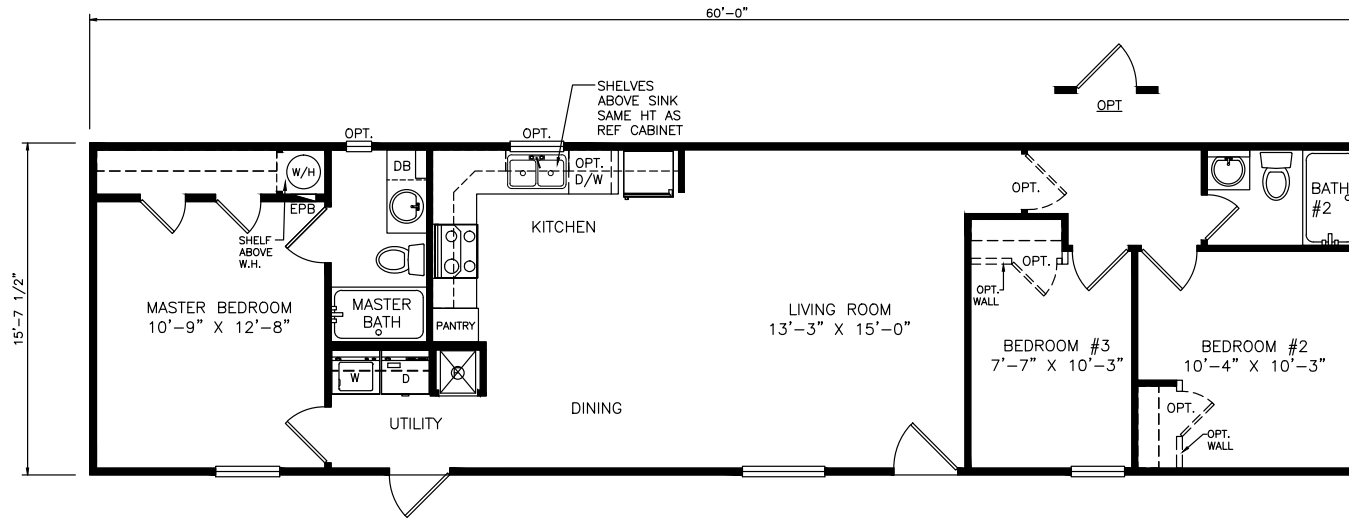

Alston

Heritage Series - Single Section Series

942 SQ. FT. (Approximate) 3 Bedrooms, 2 Baths

Last Updated: 12-6-21

OPTIONAL

FACTORY SELECT HOMES
8610 E. Main Street
Mesa, AZ 85207

FactorySelectMobileHomes.com | 1-800-670-1464