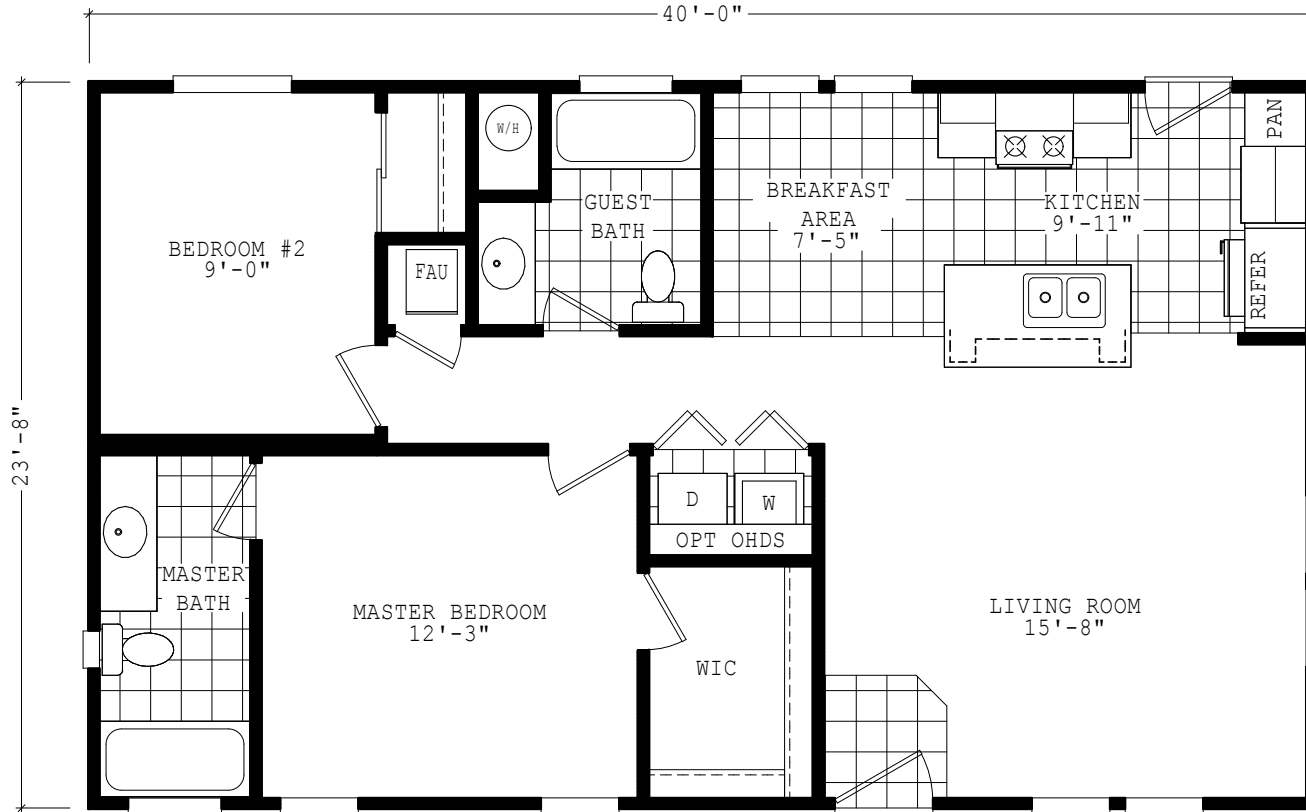

# Abril

Sierra Value Series

946 SQ. FT. (Approximate) 2 Bedrooms, 2 Baths

Last Updated: 9-1-22