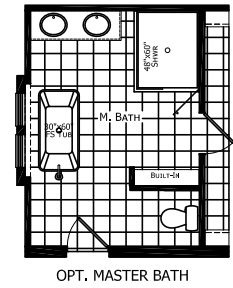

Woodcrest

Dutch Elite Housing Series

Factory Expo

"Factory Direct Pricing" HOME CENTERS

3 Bedroom, 3 Bath
Approx. 2,305 Sq. Ft.

Last Updated: 10-9-18

I authorize Factory Expo Homes to build my house, per this plan.
X _____
Customer Signature/Date