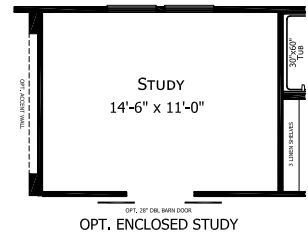

Woodcrest

Dutch Elite Housing Series

Factory Expo

"Factory Direct Pricing" HOME CENTERS

3 Bedroom, 3 Bath
Approx. 2,305 Sq. Ft.

Last Updated: 10-9-18

I authorize Factory Expo Homes to build my house, per this plan.
X _____
Customer Signature/Date