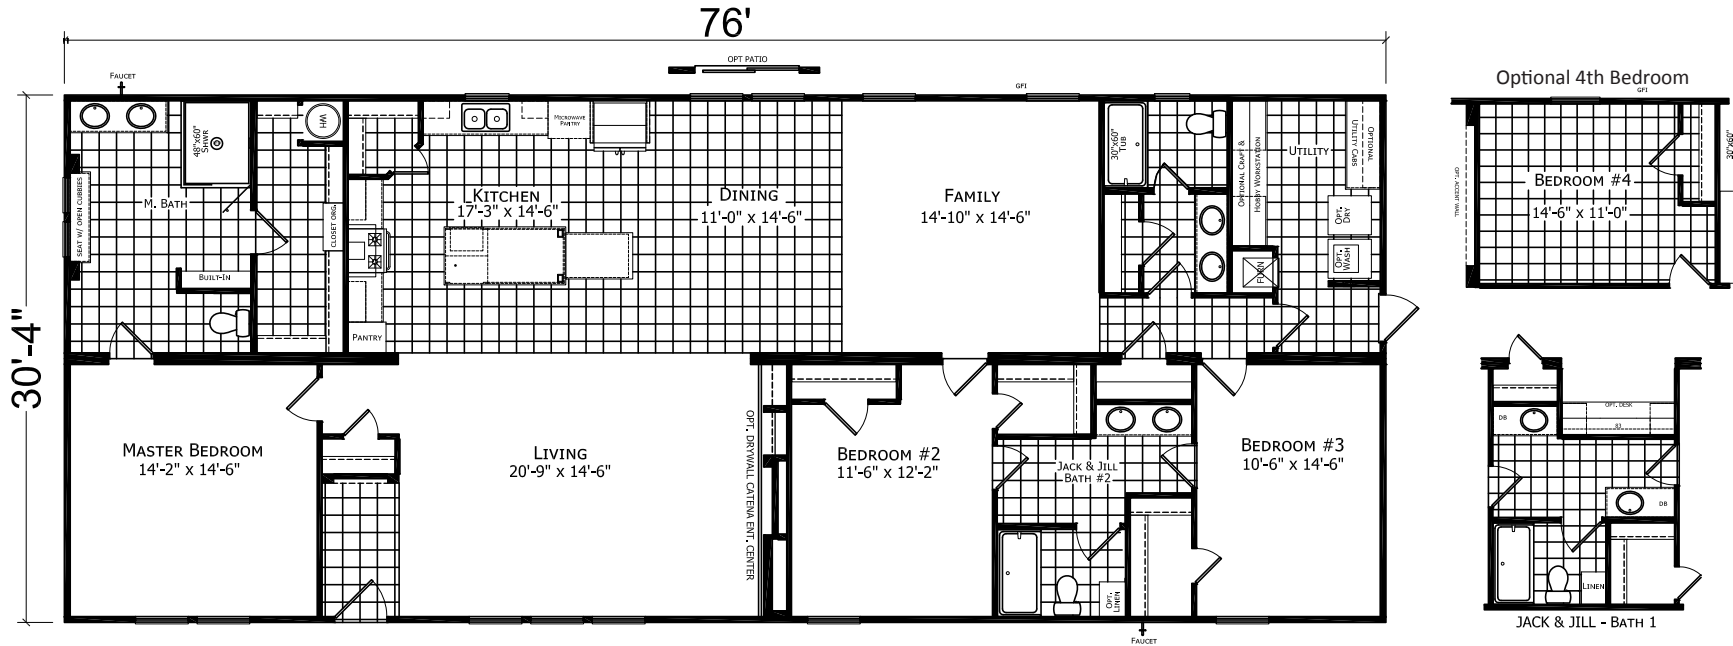

Woodcrest

Dutch Elite Housing Series

Factory Expo

"Factory Direct Pricing" HOME CENTERS

3 Bedroom, 3 Bath
Approx. 2,305 Sq. Ft.

Last Updated: 10-9-18

I authorize Factory Expo Homes to build my house, per this plan.
X _____
Customer Signature/Date