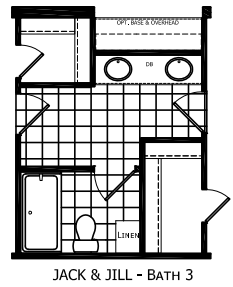

Woodcrest

Dutch Elite Housing Series

Factory Expo

"Factory Direct Pricing" HOME CENTERS

3 Bedroom, 3 Bath
Approx. 2,305 Sq. Ft.

Last Updated: 10-9-18

I authorize Factory Expo Homes to build my house, per this plan.
X _____
Customer Signature/Date