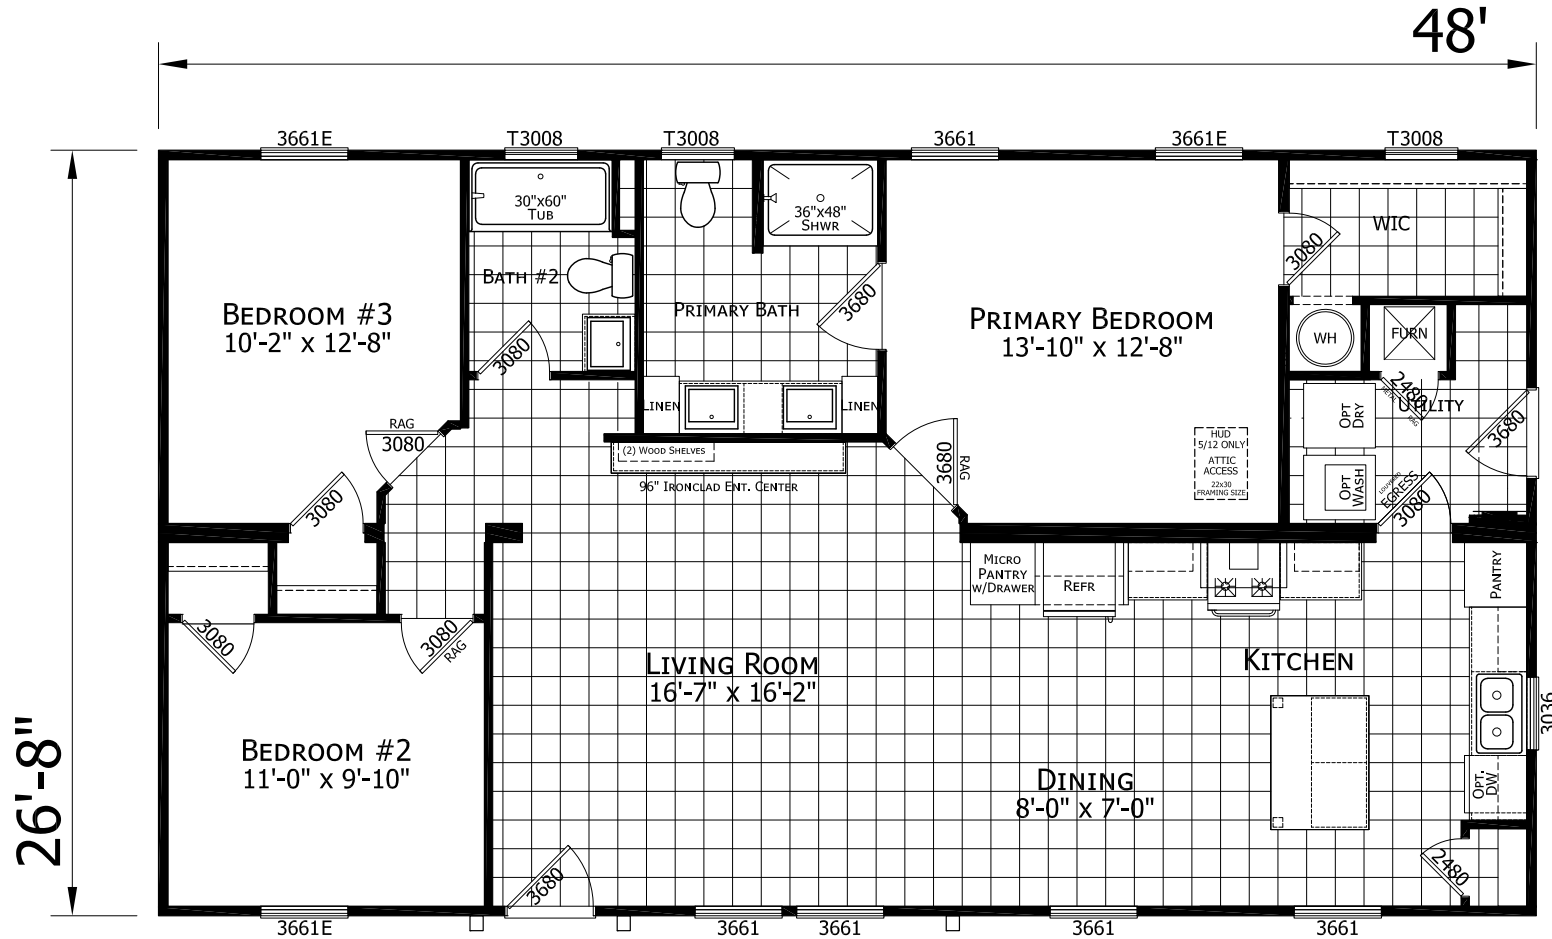

Turlington

Ironclad Series

1,280 SQ. FT. (Approximate) 3 Bedroom, 2 Bath

Last Updated: 11-4-24

CHAMPION HOMES CENTER
 115 Titan Roberts Rd.
 Lillington, NC 27546

FBHExpo.com | 1-800-504-3238

IMPORTANT: Champion Homes reserves the right to modify, cancel or substitute products or features of this event at any time without prior notice or obligation. Pictures and other promotional materials are representative and may depict or contain floor plans, square footages, elevations, options, upgrades, extra design features, decorations, floor coverings, specialty light fixtures, custom paint and wall coverings, window treatments, landscaping, sound and alarm systems, furnishings, appliances, and other designer/decorator features and amenities that are not included as part of the home and/or may not be available at all locations. Home, pricing and community information is subject to change, and homes to prior sale, at any time without notice or obligation. ©2020 Champion Homes. All rights reserved.