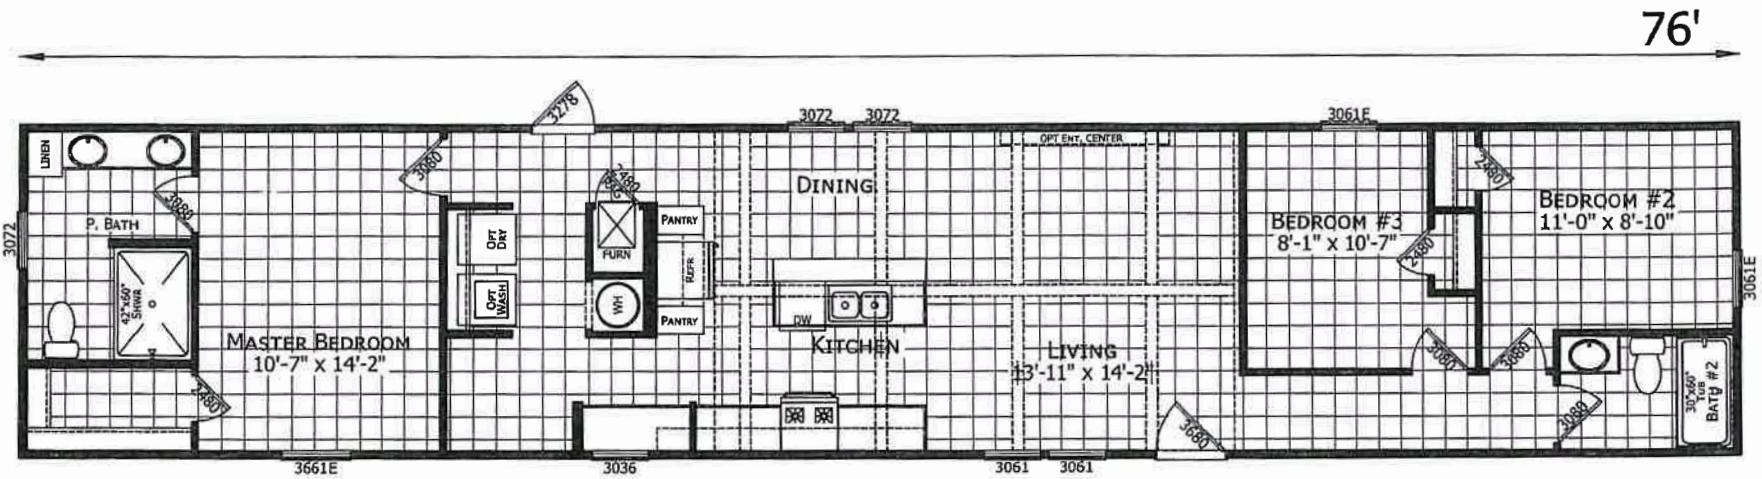

Tadmore

Brave Series

1,127 SQ. FT. (Approximate) 3 Bedroom, 2 Bath

Last Updated: 8-21-24

CHAMPION HOMES CENTER
 115 Titan Roberts Rd.
 Lillington, NC 27546

FBHExpo.com | 1-800-504-3238

IMPORTANT: Champion Homes reserves the right to modify, cancel or substitute products or features of this event at any time without prior notice or obligation. Pictures and other promotional materials are representative and may depict or contain floor plans, square footages, elevations, options, upgrades, extra design features, decorations, floor coverings, specialty light fixtures, custom paint and wall coverings, window treatments, landscaping, sound and alarm systems, furnishings, appliances, and other designer/decorator features and amenities that are not included as part of the home and/or may not be available at all locations. Home, pricing and community information is subject to change, and homes to prior sale, at any time without notice or obligation. ©2020 Champion Homes. All rights reserved.