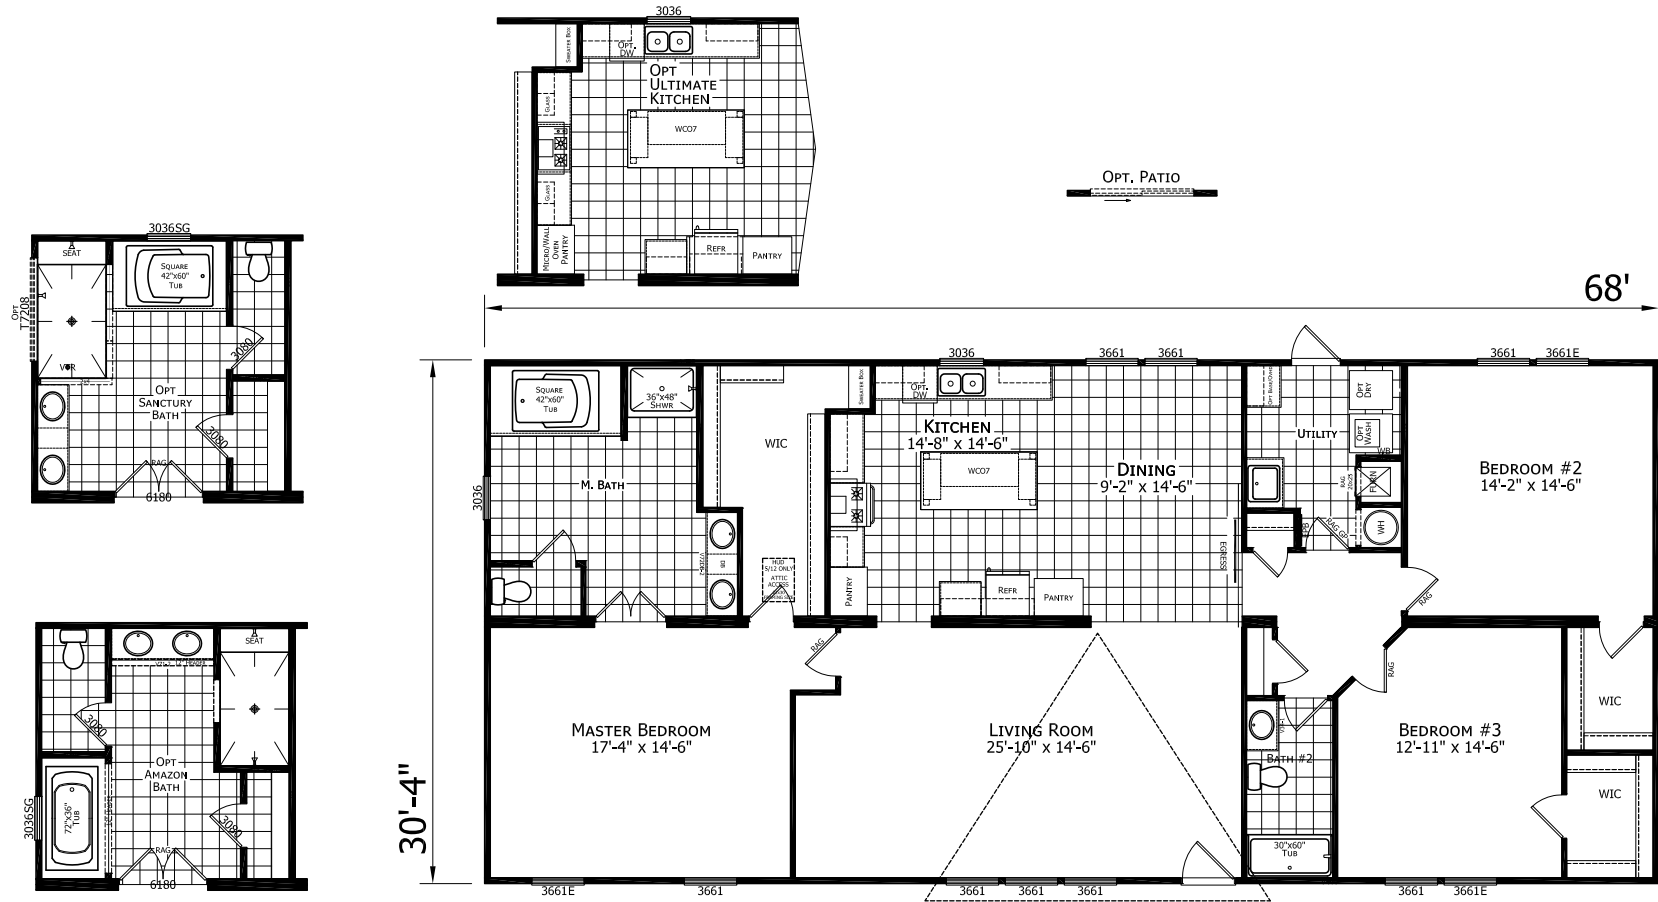

Stratfield

Dutch Elite Housing Series

2,062 SQ. FT. (Approximate) 3 Bedroom, 2 Bath

Last Updated: 12-9-24

FACTORY EXPO HOME CENTERS
 115 Titan Roberts Rd.
 Lillington, NC 27546

FBExpo.com | 1-800-504-3238

IMPORTANT: Alta Cima Corp reserves the right to modify, cancel or substitute products or features of this event at any time without prior notice or obligation. Pictures and other promotional materials are representative and may depict or contain floor plans, square footages, elevations, options, upgrades, extra design features, decorations, floor coverings, specialty light fixtures, custom paint and wall coverings, window treatments, landscaping, sound and alarm systems, furnishings, appliances, and other designer/decorator features and amenities that are not included as part of the home and/or may not be available at all locations. Home, pricing and community information is subject to change, and homes to prior sale, at any time without notice or obligation. ©2020 Alta Cima Corp. All rights reserved.