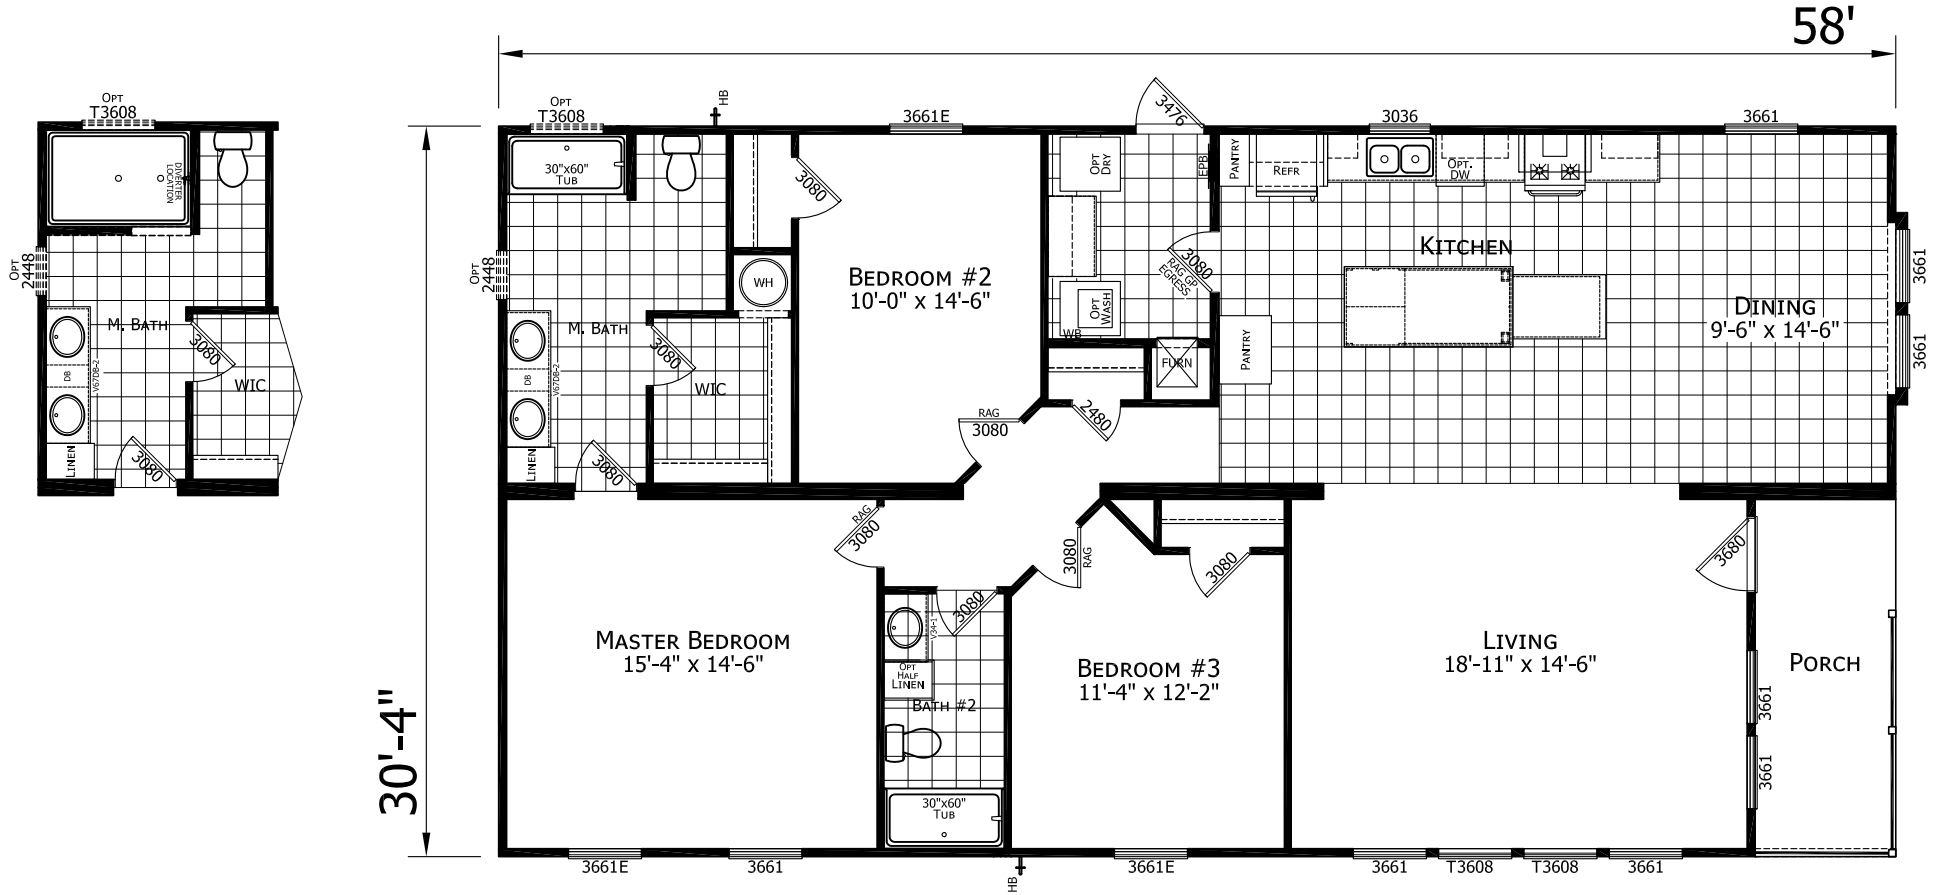

Olivia

Dutch Elite Housing Series

1,760 SQ. FT. (Approximate) 3 Bedroom, 2 Bath

Last Updated: 12-9-24

FACTORY EXPO HOME CENTERS
 115 Titan Roberts Rd.
 Lillington, NC 27546

FBHExpo.com | 1-800-504-3238

IMPORTANT: Alta Cima Corp reserves the right to modify, cancel or substitute products or features of this event at any time without prior notice or obligation. Pictures and other promotional materials are representative and may depict or contain floor plans, square footages, elevations, options, upgrades, extra design features, decorations, floor coverings, specialty light fixtures, custom paint and wall coverings, window treatments, landscaping, sound and alarm systems, furnishings, appliances, and other designer/decorator features and amenities that are not included as part of the home and/or may not be available at all locations. Home, pricing and community information is subject to change, and homes to prior sale, at any time without notice or obligation. ©2020 Alta Cima Corp. All rights reserved.